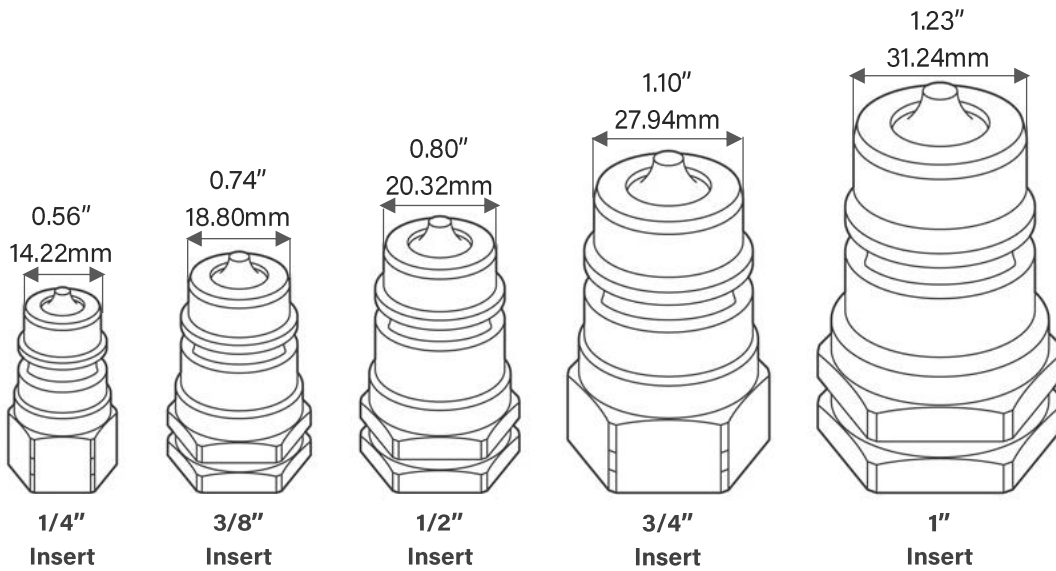

### Male Coupler Size Identification Chart

These are Imperial coupler sizes, industry standard and NOT actual measurements of Inserts.

**Fluidco Q-FF Series**  
**Flat Face**  
**ISO 16028**

Equivalent Series:  
Parker FEM Series  
Faster FF Series  
Holmbury A Series  
Aeroquip FD89  
Snap-Tite 60/21  
Ferro FF Series  
Intertraco F Series