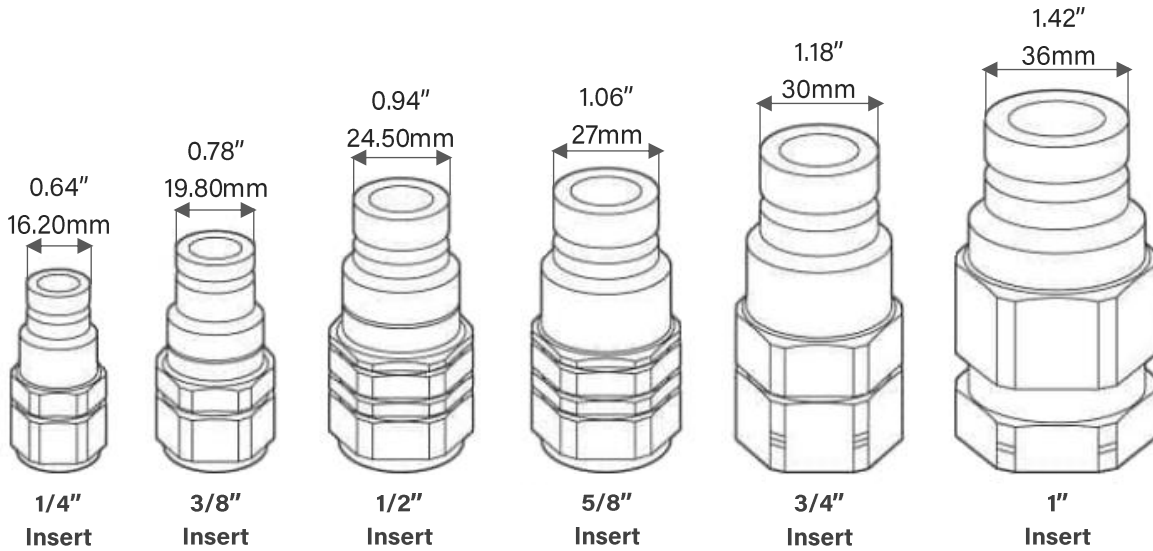

### Male Coupler Size Identification Chart

These are Imperial coupler sizes, industry standard and NOT actual measurements of Inserts.

**Fluidco Q-FF Series**  
**Flat Face**  
**ISO 16028**

Equivalent Series:  
Parker FEM Series  
Faster FF Series  
Holmbury A Series  
Aeroquip FD89  
Snap-Tite 60/21  
Ferro FF Series  
Intertraco F Series