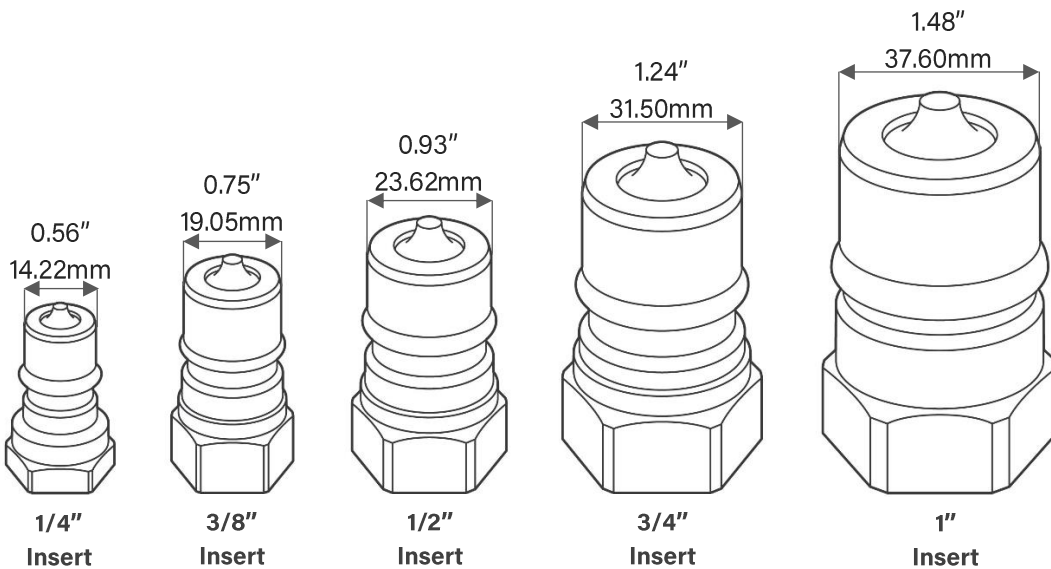

Fluidco BH, H and SH Series
Multipurpose Quick Couplers
ISO 7241-B

Equivalent Series:
Parker 60 Series
Faster HNV Series
Safeway S10 Series
Aeroquip 5FD45 Series
Snap-Tite 72 Series
Intertraco B & X Series