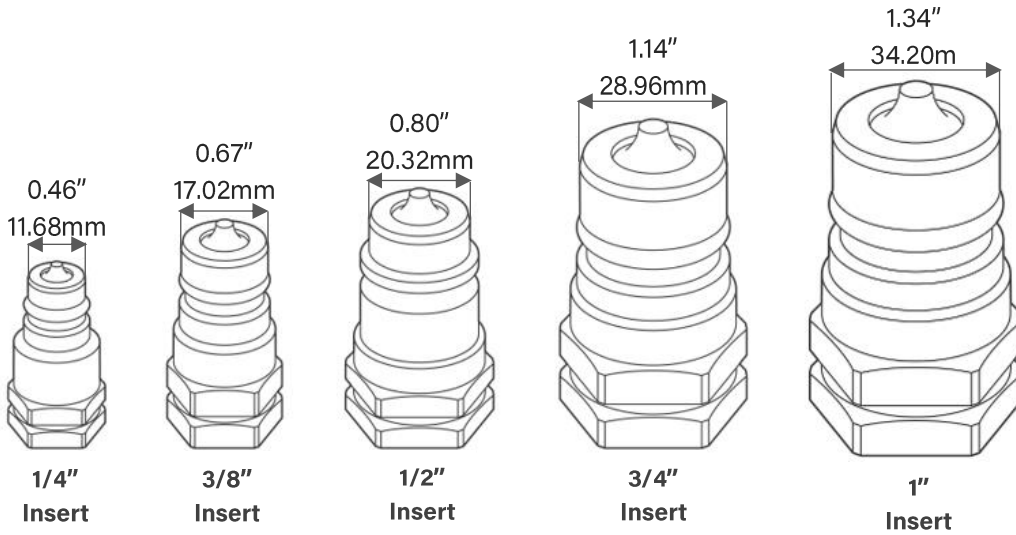

Fluidco QCF & QCM Series
Ball & Pin Type
Agricultural Series
ISO 7241-A

Equivalent Series:
Parker 6600 Series
Faster NV Series
Safeway S56 Series
Aeroquip 5600 Series
Snap-Tite 61 Series
Ferro QC & RX Series
Intertraco A & P Series