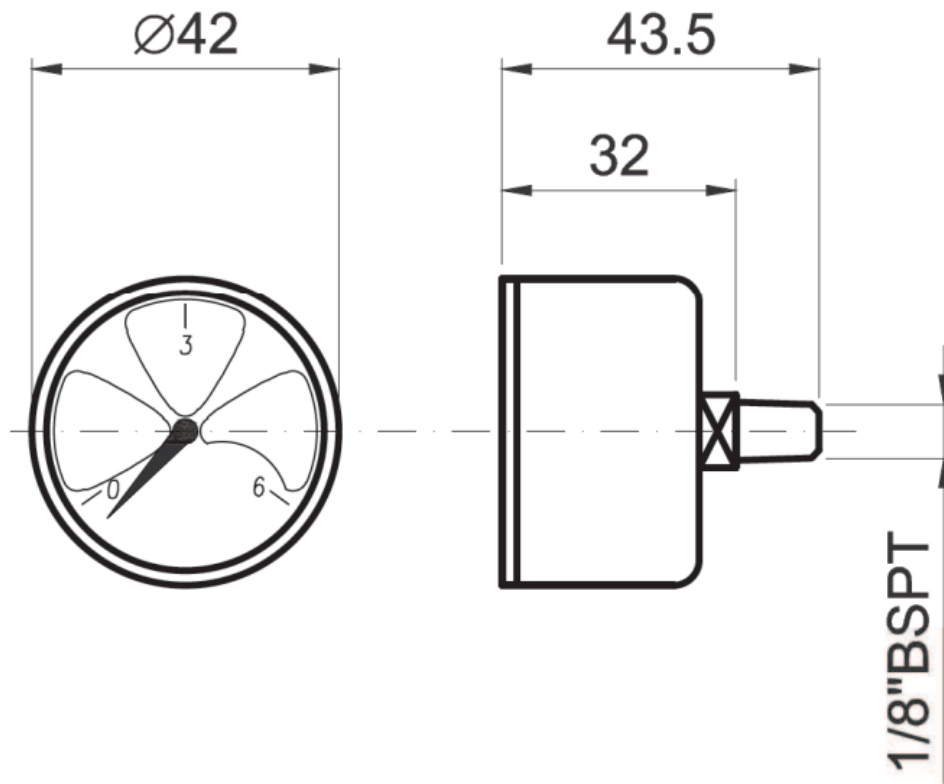

Additional Data/Spec Sheet

Vacuum – Colour Filter Indicator Pressure Gauge – 1/8" BSPT Male Tapered

Dimension Drawing:

TECHNICAL FEATURES

VCIV VACUUM GAUGE 0.2 bar

- Pressure Gauge O.D. 43 mm
- ABS case. Dry Type.
- Colour scale: Green, Yellow, Red
- 1/8" BSPT back connection.