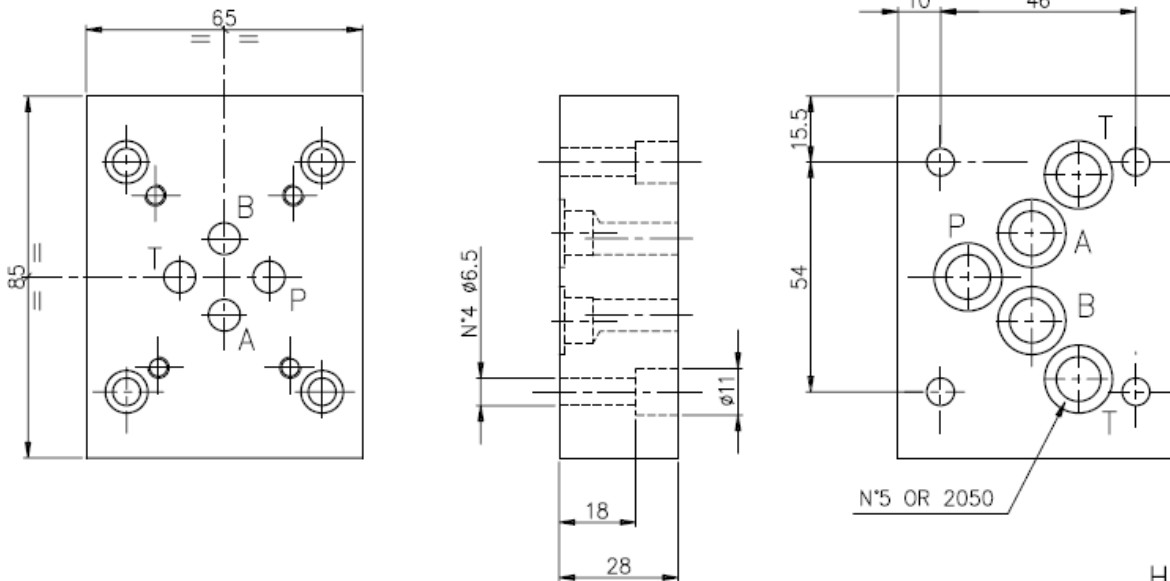

Additional Date/Spec Sheet

Conversion Adapter Plate | Reduction Plate

CETOP5/CETOP3 reduction plate. Weight = 0.9 kg
 CETOP5/CETOP3 Reduktionsplatte. Gewicht = 0.9 Kg

Ordering code
Bestell-Code

EB4 0 5

reduction plate = B4
Reduktionsplatte

CETOP 5

0 = Type / Typ

Hydr. symbol
Symbol