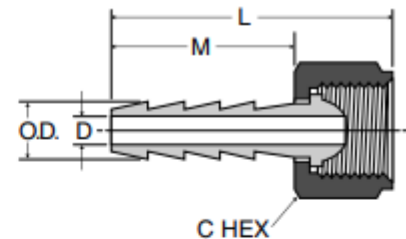

Additional Specs/ Data Sheet

LP Brass Adapter Fittings – NPT Female Swivel x Barb Hose End

128HBLSV

Hose Barb to Swivel
Female Ball-End

Part Number	ID Hose Size	Female NPSM Thread
128HBLSV-4-4	1/4	1/4
128HBLSV-5-4	5/16	1/4
128HBLSV-6-4	3/8	1/4
128HBLSV-6-6	3/8	3/8
128HBLSV-8-8	1/2	1/2

Hose Barb to Swivel Female Ball-End 128HBLSV

PART NO.	I.D. HOSE SIZE	FEMALE N.P.S.M. THREAD	C HEX	L	M	O.D.	FLOW DIA. D
128HBLSV-4-4	1/4	1/4	5/8	1.50	.97	.290	.187
128HBLSV-5-4	5/16	1/4	5/8	1.50	.97	.353	.250
128HBLSV-6-4	3/8	1/4	5/8	1.63	.97	.415	.250
128HBLSV-6-6	3/8	3/8	3/4	1.50	.97	.415	.281
128HBLSV-8-8	1/2	1/2	29/32	1.52	.97	.530	.375