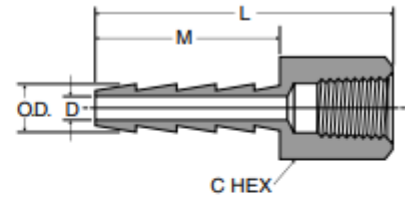

**Additional Specs/ Data Sheet**

LP Brass Adapter Fittings – NPT Female x Barb Hose End

**126HBL**Hose Barb to  
Female Pipe

Part Number	ID Hose Size	Pipe Thread
126HBL-4-2	1/4	1/8
126HBL-4-4	1/4	1/4
126HBL-5-4	5/16	1/4
126HBL-6-2	3/8	1/8
126HBL-6-4	3/8	1/4
126HBL-6-6	3/8	3/8
126HBL-8-6	1/2	3/8
126HBL-8-8	1/2	1/2
126HBL-12-12	3/4	3/4

## Hose Barb to Female Pipe 126HBL

PART NO.	I.D. HOSE SIZE	PIPE THREAD	C HEX	L	M	O.D.	FLOW DIA. D
126HBL-4-2	1/4	1/8	1/2	1.47	.97	.290	.187
126HBL-4-4	1/4	1/4	11/16	1.58	.97	.290	.187
126HBL-5-4	5/16	1/4	11/16	1.58	.97	.353	.250
126HBL-6-2	3/8	1/8	1/2	1.47	.97	.415	.281
126HBL-6-4	3/8	1/4	11/16	1.58	.97	.415	.281
126HBL-6-6	3/8	3/8	13/16	1.63	.97	.415	.281
126HBL-8-6	1/2	3/8	13/16	1.69	.97	.530	.375
126HBL-8-8	1/2	1/2	1	1.73	.97	.530	.375
126HBL-12-12	3/4	3/4	1-1/4	1.92	.97	.790	.562