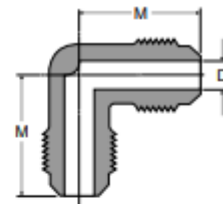

Additional Data/Spec Sheet

LP Brass Adapter Fittings – 45° Flared SAE Male x SAE Male 90° Elbow

155F

Union Elbow

Ref. SAE 010201

Part Number	Tube Size	Straight Thread
155F-2	1/8	5/16-24
155F-3	3/16	3/8-24
155F-4	1/4	7/16-20
155F-5	5/16	1/2-20
155F-6	3/8	5/8-18
155F-8	1/2	3/4-16
155F-10	5/8	7/8-14
155F-12*	3/4	1-1/16-14

* Comes standard with thread protectors.

Union Elbow 155F

REF. SAE 010201

PART NO.	TUBE SIZE	STRAIGHT THREAD	M	FLOW DIA. D
155F-2	1/8	5/16-24	.64	.079
155F-3	3/16	3/8-24	.73	.125
155F-4	1/4	7/16-20	.86	.189
155F-5	5/16	1/2-20	.92	.220
155F-6	3/8	5/8-18	1.04	.282
155F-8	1/2	3/4-16	1.20	.407
155F-10	5/8	7/8-14	1.39	.501
155F-12*	3/4	1-1/16-14	1.64	.626