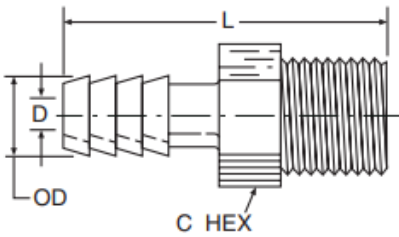

Additional Specs/Data sheet

LP Brass Adapter Fittings – Plastic NPT Male x Barb Hose End

MCB - Male Connector Adapter

Black High Density Linear Polyethylene Part Number	White Nylon Part Number	Tube or Hose I. D.	NPTF Pipe Thread	C Hex	O. D.	L	D Flow Diameter
#	#						
P3MCB2	N3MCB2	3/16	1/8	7/16	.245	1.530	.106
P3MCB4	N3MCB4	3/16	1/4	9/16	.245	1.750	.106
P3MCB8	N3MCB8	3/16	1/2	7/8	.245	1.970	.106
P4MCB2	N4MCB2	1/4	1/8	7/16	.308	1.530	.153
P4MCB4	N4MCB4	1/4	1/4	9/16	.308	1.750	.153
P4MCB6	N4MCB6	1/4	3/8	11/16	.308	1.780	.153
P4MCB8	N4MCB8	1/4	1/2	7/8	.308	1.970	.153
P4MCB12	N4MCB12	1/4	3/4	1-1/8	.308	1.980	.153
P5MCB2	N5MCB2	5/16	1/8	7/16	.361	1.530	.215
P5MCB4	N5MCB4	5/16	1/4	9/16	.361	1.750	.215
P5MCB6	N5MCB6	5/16	3/8	11/16	.361	1.780	.215
P6MCB2	N6MCB2	3/8	1/8	7/16	.425	1.530	.247
P6MCB4	N6MCB4	3/8	1/4	9/16	.425	1.750	.247
P6MCB6	N6MCB6	3/8	3/8	11/16	.425	1.780	.247
P6MCB8	N6MCB8	3/8	1/2	7/8	.425	1.970	.247
P6MCB12	N6MCB12	3/8	3/4	1-1/8	.425	1.980	.247
P8MCB4	N8MCB4	1/2	1/4	9/16	.550	1.750	.372
P8MCB6	N8MCB6	1/2	3/8	11/16	.550	1.780	.372
P8MCB8	N8MCB8	1/2	1/2	7/8	.550	1.970	.372
P8MCB12	N8MCB12	1/2	3/4	1-1/8	.550	1.980	.372
P10MCB6	N10MCB6	5/8	3/8	11/16	.644	1.780	.465
P10MCB8	N10MCB8	5/8	1/2	7/8	.644	1.970	.465
P10MCB12	N10MCB12	5/8	3/4	1-1/8	.644	1.980	.465
P12MCB8	N12MCB8	3/4	1/2	7/8	.788	1.970	.606
P12MCB12	N12MCB12	3/4	3/4	1-1/8	.788	1.980	.606