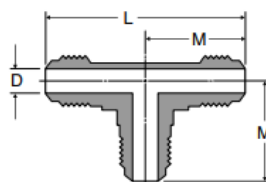

Additional Specs/Data sheet

LP Brass Adapter Fittings – 45° Flared SAE Male Equal Tee

144F-244F

Union Tee
Ref. SAE 010401

Part Number	Tube Size	Straight Thread
144F-3	3/16	3/8-24
144F-4	1/4	7/16-20
244F-4	1/4	7/16-20
144F-5	5/16	1/2-20
144F-6	3/8	5/8-18
144F-8	1/2	3/4-16
144F-10	5/8	7/8-14

144F

244F

Union Tee 144F-244F

REF. SAE 010401

PART NO.	TUBE SIZE	STRAIGHT THREAD	L	M	FLOW DIA. D
144F-3	3/16	3/8-24	1.46	.73	.125
144F-4	1/4	7/16-20	1.72	.86	.189
244F-4	1/4	7/16-20	1.72	.86	.189
144F-5	5/16	1/2-20	1.82	.91	.220
144F-6	3/8	5/8-18	2.08	1.04	.282
144F-8	1/2	3/4-16	2.46	1.23	.407
144F-10	5/8	7/8-14	2.78	1.39	.501