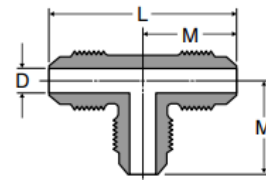

Additional Specs/Data sheet

LP Brass Adapter Fittings – 45° Flared SAE Male Equal Tee

144F-244F

Union Tee
Ref. SAE 010401

Part Number	Tube Size	Straight Thread
144F-3	3/16	3/8-24
144F-4	1/4	7/16-20
244F-4	1/4	7/16-20
144F-5	5/16	1/2-20
144F-6	3/8	5/8-18
144F-8	1/2	3/4-16
144F-10	5/8	7/8-14

144F

244F

Union Tee 144F-244F

REF. SAE 010401

PART NO.	TUBE SIZE	STRAIGHT THREAD	L	M	FLOW DIA. D
144F-3	3/16	3/8-24	1.46	.73	.125
144F-4	1/4	7/16-20	1.72	.86	.189
244F-4	1/4	7/16-20	1.72	.86	.189
144F-5	5/16	1/2-20	1.82	.91	.220
144F-6	3/8	5/8-18	2.08	1.04	.282
144F-8	1/2	3/4-16	2.46	1.23	.407
144F-10	5/8	7/8-14	2.78	1.39	.501