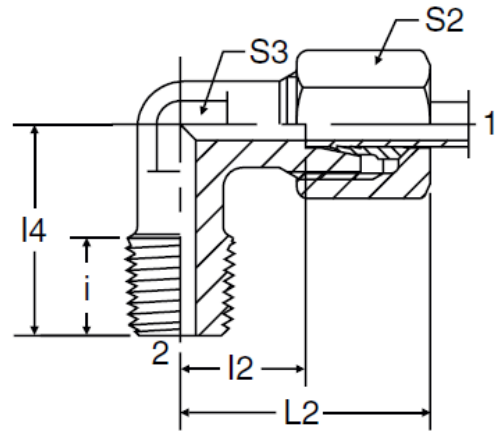

Spec/Additional Data Sheet

WE – Metric Male x NPT Male 90° Elbow

WE-NPT

Male Elbow
24° Flareless / NPT

TUBE FITTING PART #	END SIZE		1 (mm)	2 (mm)	14 (mm)	L2 (mm)	S2 (mm)	S3 (mm)
	1 (mm)	2 NPT						
* WE04LL1/8NPT	4	1/8-27	10.0	11.0	17	21	10	11
* WE06LL1/8NPT	6	1/8-27	10.0	9.5	17	21	12	11
* WE08LL1/8NPT	8	1/8-27	10.0	11.5	20	23	14	12
* WE06L1/8NPT	6	1/8-27	10.0	12.0	20	27	14	12
* WE08L1/4NPT	8	1/4-18	15.0	14.0	26	29	17	14
* WE10L1/4NPT	10	1/4-18	15.0	15.0	27	30	19	17
* WE12L3/8NPT	12	3/8-18	15.3	17.0	28	32	22	19
WE15L1/2NPT	15	1/2-14	20.0	21.0	34	36	27	19
WE18L1/2NPT	18	1/2-14	20.0	23.5	36	40	32	24
WE22L3/4NPT	22	3/4-14	20.0	27.5	42	44	36	27
WE28L1NPT	28	1-11 1/2	25.0	30.5	48	47	41	36
WE35L1 1/4NPT	35	1 1/4-11 1/2	25.5	34.5	54	56	50	41
WE42L1 1/2NPT	42	1 1/2-11 1/2	26.0	40.0	61	63	60	50
* WE06S1/4NPT	6	1/4-18	15.0	16.0	26	31	17	14
* WE08S1/4NPT	8	1/4-18	15.0	17.0	27	32	19	17
* WE10S3/8NPT	10	3/8-18	15.3	17.5	28	34	22	19
* WE12S3/8NPT	12	3/8-18	15.3	17.0	28	38	24	22
WE14S1/2NPT	14	1/2-14	20.0	22.0	34	40	27	19
WE16S1/2NPT	16	1/2-14	20.0	24.5	36	43	30	24
WE20S3/4NPT	20	3/4-14	20.0	26.5	42	48	36	27
WE25S1NPT	25	1-11 1/2	25.0	30.0	48	54	46	36
WE30S1 1/4NPT	30	1 1/4-11 1/2	25.5	35.5	54	62	50	41
WE38S1 1/2NPT	38	1 1/2-11 1/2	26.0	41.0	61	72	60	50