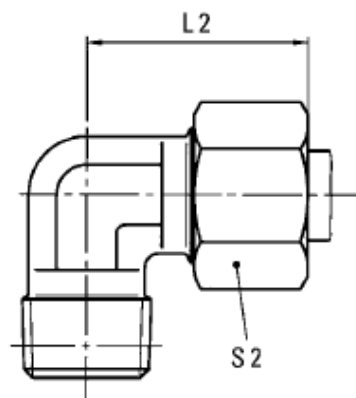

90° Stud connector

Male NPT/24°

(A) Top Assembly