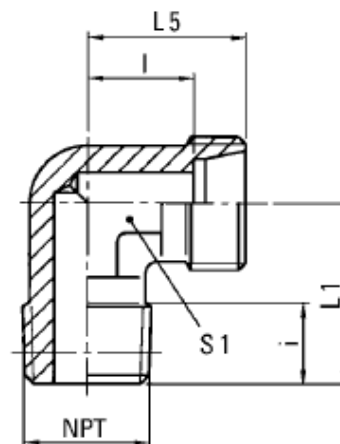

(B) Body Only

Series	Bar (psi)	Tube O.D.	NPT	(A)	(B)	L1	L2	L5	l	i	S1	S2		
				Part Number	Part Number									
LL	100 (1450)	4	1/8 NPT	WAL038383¹	WAL037670¹	17	21	15	11,0	10	9	10		
		6	1/8 NPT	WAL038385	WAL037672	17	21	15	9,5	10	9	12		
		8	1/8 NPT	WAL038386	WAL037673	20	23	17	11,5	10	12	14		
L	250 (3626)	6	1/8 NPT	WAL373228	WAL037674	20	27	19	12,0	10	12	14		
		8	1/4 NPT	WAL373229	WAL037675	26	29	21	14,0	15	12	17		
		10	1/4 NPT	WAL373230	WAL037676	27	30	22	15,0	15	14	19		
		12	1/4 NPT	WAL373231	WAL037677	28	32	24	17,0	15	17	22		
		12	3/8 NPT	WAL373232	WAL037678	28	32	24	17,0	15	17	22		
	15	1/2 NPT	WAL373233	WAL037679	34	36	28	21,0	14	19	27			
	160 (2321)	18	1/2 NPT	WAL373234	WAL037680	36	40	31	23,5	20	24	32		
100 (1450)	22	3/4 NPT	WAL373235	WAL037681	42	44	35	27,5	20	27	36			
S	630 (9137)	6	1/4 NPT	WAL373239	WAL037685	26	31	23	16,0	15	12	17		
		8	1/4 NPT	WAL373240	WAL037686	27	32	24	17,0	15	14	19		
		10	3/8 NPT	WAL373241	WAL037687	28	34	25	17,5	15	17	22		
		12	3/8 NPT	WAL373242	WAL037688	28	38	29	21,5	15	17	24		
	400 (5801)	16	1/2 NPT	WAL373244	WAL037690	33	43	33	24,5	17	24	30		
		20	3/4 NPT	WAL373245	WAL037691	42	48	37	26,5	20	27	36		
		25	1	NPT	WAL373246¹	WAL037692¹	48	54	42	30,0	23	36	46	

L₂ = approximate length with nut tightened