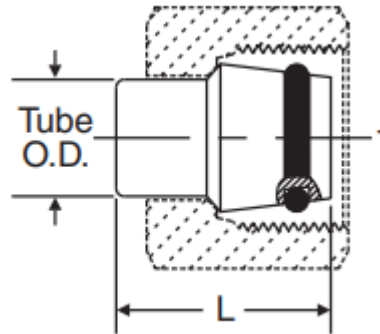

Spec/Additional Data Sheet

VKA – Female Blanking Plug (BUZ)

VKA

Cap

TUBE FITTING PART #	END SIZE	L (mm)	STANDARD Pressure Rating (bar)		
	1 (mm)		EO		
			A3C	71	MS
VKA06	6	18.5	315	315	205
VKA08	8	18.5	315	315	205
VKA10	10	20.0	315	315	205
VKA12	12	20.5	315	315	205
VKA15	15	20.5	315	315	205
VKA18	18	22.5	315	315	205
VKA22	22	25.0	160	160	104
VKA28	28	25.5	160	160	104
VKA35	35	30.0	160	160	
VKA42	42	30.0	160	160	
VKA06	6	18.5	630	630	410
VKA08	8	18.5	630	630	410
VKA10	10	20.0	630	630	410
VKA12	12	20.5	630	630	410
VKA14	14	22.5	630	630	410
VKA16	16	23.5	400	400	260
VKA20	20	28.5	400	400	260
VKA25	25	29.0	400	400	260
VKA30	30	30.5	400	400	
VKA38	38	33.0	315	315	

Cap 24°

Series	Bar (psi)	Tube O.D.	With O-ring (NBR) Part Number	Without O-ring Part Number	L	O-Ring
LL	100 (1450)	4	WAL612327 [†]	WAL612308	13,5	3,0 x 1,0
		6	WAL612328 [†]	WAL612309 [†]	15,0	5,0 x 1,0
		8	WAL612329 [†]	WAL612310 [†]	15,0	7,0 x 1,0
	800 (11603)	6	WAL612330	WAL612311	17,0	4,5 x 1,5
		8	WAL612331	WAL612312	17,0	6,0 x 1,5
		10	WAL612332	WAL612313	20,0	8,5 x 1,5
	630 (9137)	12	WAL612333	WAL612314	21,0	10,0 x 1,5
	400 (5801)	15	WAL612334	WAL612315	20,0	12,0 x 2,0
		18	WAL612335	WAL612316	21,0	15,0 x 2,0
	250 (3626)	22	WAL612336	WAL612317 [†]	23,0	20,0 x 2,0
		28	WAL612337	WAL612318 [†]	23,0	26,0 x 2,0
		35	WAL612338	WAL612319 [†]	29,0	32,0 x 2,5
42		WAL612339	WAL612320 [†]	30,0	38,0 x 2,5	
S	800 (11603)	6	WAL612330	WAL612311	17,0	4,5 x 1,5
		8	WAL612331	WAL612312	17,0	6,0 x 1,5
		10	WAL612332	WAL612313	20,0	8,5 x 1,5
	630 (9137)	12	WAL612333	WAL612314	21,0	10,0 x 1,5
		16	WAL612341	WAL612322 [†]	24,0	14,0 x 2,0
	420 (6091)	20	WAL612342	WAL612323 [†]	28,0	17,3 x 2,4
		25	WAL612343	WAL612324 [†]	31,0	22,3 x 2,4
		30	WAL612344	WAL612325 [†]	34,0	27,3 x 2,4
		38	WAL612345	WAL612326	38,0	35,0 x 2,5

L₁ = approximate length with nut tightened