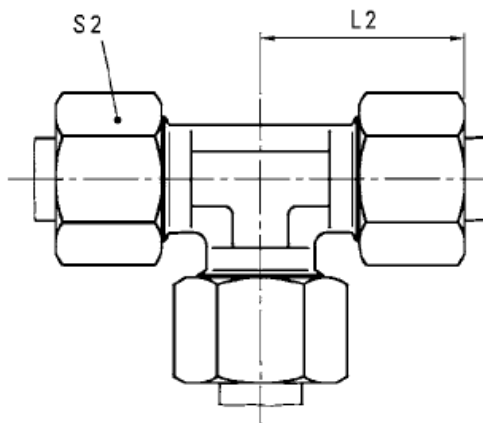

Spec / Additional Data Sheet

T - Metric Male Equal Tee

T

Union Tee
24° Flareless

TUBE FITTING PART #	END SIZE	1 2 (mm)	L 2 (mm)	S 2 (mm)	S 3 (mm)
	1 - 3 (mm)				
* T04LL	4	11.0	21	10	9
* T06LL	6	9.5	21	12	11
* T08LL	8	11.5	23	14	12
* T10LL	10	12.5	24	17	14
T12LL	12	15.0	27	19	14
* T06L	6	12.0	27	14	12
* T08L	8	14.0	29	17	14
T10L	10	15.0	30	19	14
T12L	12	17.0	32	22	17
T15L	15	21.0	36	27	19
T18L	18	23.5	40	32	24
T22L	22	27.5	44	36	27
T28L	28	30.5	47	41	36
T35L	35	34.5	56	50	41
T42L	42	40.0	63	60	50
* T06S	6	16.0	31	17	14
T08S	8	17.0	32	19	14
T10S	10	17.5	34	22	17
T12S	12	21.5	38	24	17
T14S	14	22.0	40	27	19
T16S	16	24.5	43	30	24
T20S	20	26.5	48	36	27
T25S	25	30.0	54	46	36
T30S	30	35.5	62	50	41
T38S	38	41.0	72	60	50

Tee connector

24°/24°/24°

(A) Top Assembly

(B) Body Only

Series	Bar (psi)	Tube O.D.	(A) Part Number	(B) Part Number	L2	L5	I	S1	S2
LL	100 (1450)	4	WAL038600	WAL037887	21	15	11,0	9	10
		6	WAL038602	WAL037889	21	15	9,5	9	12
		8	WAL038603	WAL037890	23	17	11,5	12	14
L	500 (7252)	6	WAL373408	WAL037891	27	19	12,0	12	14
		8	WAL373409	WAL037892	29	21	14,0	12	17
		10	WAL373410	WAL037893	30	22	15,0	14	19
	400 (5801)	12	WAL373411	WAL037894	32	24	17,0	17	22
		15	WAL373412	WAL037895	36	28	21,0	19	27
		18	WAL373413	WAL037896	40	31	23,5	24	32
	250 (3626)	22	WAL373414	WAL037897	44	35	27,5	27	36
		28	WAL373415	WAL037898	47	38	30,5	36	41
		35	WAL373416	WAL037899	56	45	34,5	41	50
42		WAL373417	WAL037900	63	51	40,0	50	60	
S	800 (11603)	6	WAL373418	WAL037901	31	23	16,0	12	17
		8	WAL373419	WAL037902	32	24	17,0	14	19
		10	WAL373420	WAL037903	34	25	17,5	17	22
	630 (9137)	12	WAL373421	WAL037904	38	29	21,5	17	24
		14	WAL373422	WAL037905	40	30	22,0	19	27
		16	WAL373423	WAL037906	43	33	24,5	24	30
	420 (6091)	20	WAL373424	WAL037907	48	37	26,5	27	36
		25	WAL373425	WAL037908	54	42	30,0	36	46
		30	WAL373426	WAL037909	62	49	35,5	41	50
400 (5801)	38	WAL373427	WAL037910	72	57	41,0	50	60	

L2 = approximate length with nut tightened