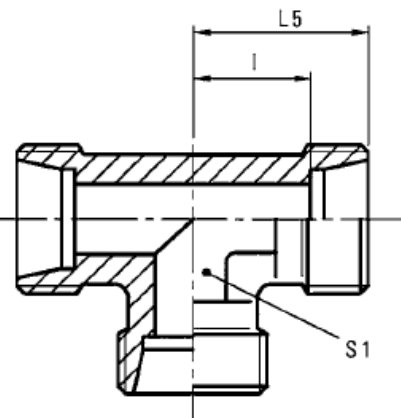

Spec / Additional Data Sheet

T - Metric Male Equal Tee

T

Union Tee
24° Flareless

TUBE FITTING PART #	END SIZE	1 2 (mm)	L 2 (mm)	S 2 (mm)	S 3 (mm)
	1 - 3 (mm)				
* T04LL	4	11.0	21	10	9
* T06LL	6	9.5	21	12	11
* T08LL	8	11.5	23	14	12
* T10LL	10	12.5	24	17	14
T12LL	12	15.0	27	19	14
* T06L	6	12.0	27	14	12
* T08L	8	14.0	29	17	14
T10L	10	15.0	30	19	14
T12L	12	17.0	32	22	17
T15L	15	21.0	36	27	19
T18L	18	23.5	40	32	24
T22L	22	27.5	44	36	27
T28L	28	30.5	47	41	36
T35L	35	34.5	56	50	41
T42L	42	40.0	63	60	50
* T06S	6	16.0	31	17	14
T08S	8	17.0	32	19	14
T10S	10	17.5	34	22	17
T12S	12	21.5	38	24	17
T14S	14	22.0	40	27	19
T16S	16	24.5	43	30	24
T20S	20	26.5	48	36	27
T25S	25	30.0	54	46	36
T30S	30	35.5	62	50	41
T38S	38	41.0	72	60	50

Tee connector

24°/24°/24°

(A) Top Assembly

(B) Body Only

Series	Bar (psi)	Tube O.D.	(A) Part Number	(B) Part Number	L2	L5	I	S1	S2
LL	100 (1450)	4	WAL038600	WAL037887	21	15	11,0	9	10
		6	WAL038602	WAL037889	21	15	9,5	9	12
		8	WAL038603	WAL037890	23	17	11,5	12	14
L	500 (7252)	6	WAL373408	WAL037891	27	19	12,0	12	14
		8	WAL373409	WAL037892	29	21	14,0	12	17
		10	WAL373410	WAL037893	30	22	15,0	14	19
	400 (5801)	12	WAL373411	WAL037894	32	24	17,0	17	22
		15	WAL373412	WAL037895	36	28	21,0	19	27
		18	WAL373413	WAL037896	40	31	23,5	24	32
	250 (3626)	22	WAL373414	WAL037897	44	35	27,5	27	36
		28	WAL373415	WAL037898	47	38	30,5	36	41
		35	WAL373416	WAL037899	56	45	34,5	41	50
42		WAL373417	WAL037900	63	51	40,0	50	60	
S	800 (11603)	6	WAL373418	WAL037901	31	23	16,0	12	17
		8	WAL373419	WAL037902	32	24	17,0	14	19
		10	WAL373420	WAL037903	34	25	17,5	17	22
	630 (9137)	12	WAL373421	WAL037904	38	29	21,5	17	24
		14	WAL373422	WAL037905	40	30	22,0	19	27
		16	WAL373423	WAL037906	43	33	24,5	24	30
	420 (6091)	20	WAL373424	WAL037907	48	37	26,5	27	36
		25	WAL373425	WAL037908	54	42	30,0	36	46
		30	WAL373426	WAL037909	62	49	35,5	41	50
400 (5801)	38	WAL373427	WAL037910	72	57	41,0	50	60	

L2 = approximate length with nut tightened