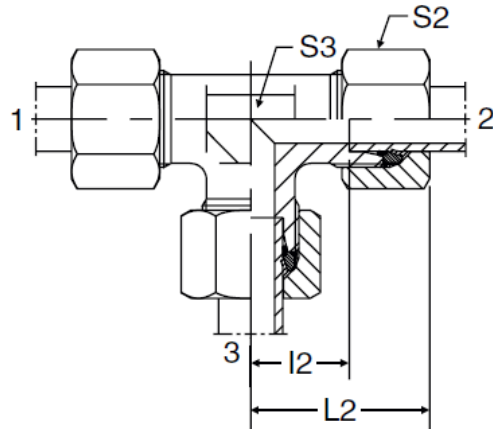

Spec / Additional Data Sheet

T - Metric Male Equal Tee

T

Union Tee
24° Flareless

TUBE FITTING PART #	END SIZE	1 2 (mm)	L 2 (mm)	S 2 (mm)	S 3 (mm)
	1 - 3 (mm)				
* T04LL	4	11.0	21	10	9
* T06LL	6	9.5	21	12	11
* T08LL	8	11.5	23	14	12
* T10LL	10	12.5	24	17	14
T12LL	12	15.0	27	19	14
* T06L	6	12.0	27	14	12
* T08L	8	14.0	29	17	14
T10L	10	15.0	30	19	14
T12L	12	17.0	32	22	17
T15L	15	21.0	36	27	19
T18L	18	23.5	40	32	24
T22L	22	27.5	44	36	27
T28L	28	30.5	47	41	36
T35L	35	34.5	56	50	41
T42L	42	40.0	63	60	50
* T06S	6	16.0	31	17	14
T08S	8	17.0	32	19	14
T10S	10	17.5	34	22	17
T12S	12	21.5	38	24	17
T14S	14	22.0	40	27	19
T16S	16	24.5	43	30	24
T20S	20	26.5	48	36	27
T25S	25	30.0	54	46	36
T30S	30	35.5	62	50	41
T38S	38	41.0	72	60	50

Tee connector

24°/24°/24°

(A) Top Assembly

(B) Body Only

Series	Bar (psi)	Tube O.D.	(A) Part Number	(B) Part Number	L2	L5	I	S1	S2
LL	100 (1450)	4	WAL038600	WAL037887	21	15	11,0	9	10
		6	WAL038602	WAL037889	21	15	9,5	9	12
		8	WAL038603	WAL037890	23	17	11,5	12	14
L	500 (7252)	6	WAL373408	WAL037891	27	19	12,0	12	14
		8	WAL373409	WAL037892	29	21	14,0	12	17
		10	WAL373410	WAL037893	30	22	15,0	14	19
	400 (5801)	12	WAL373411	WAL037894	32	24	17,0	17	22
		15	WAL373412	WAL037895	36	28	21,0	19	27
		18	WAL373413	WAL037896	40	31	23,5	24	32
	250 (3626)	22	WAL373414	WAL037897	44	35	27,5	27	36
		28	WAL373415	WAL037898	47	38	30,5	36	41
		35	WAL373416	WAL037899	56	45	34,5	41	50
42		WAL373417	WAL037900	63	51	40,0	50	60	
S	800 (11603)	6	WAL373418	WAL037901	31	23	16,0	12	17
		8	WAL373419	WAL037902	32	24	17,0	14	19
		10	WAL373420	WAL037903	34	25	17,5	17	22
	630 (9137)	12	WAL373421	WAL037904	38	29	21,5	17	24
		14	WAL373422	WAL037905	40	30	22,0	19	27
		16	WAL373423	WAL037906	43	33	24,5	24	30
	420 (6091)	20	WAL373424	WAL037907	48	37	26,5	27	36
		25	WAL373425	WAL037908	54	42	30,0	36	46
		30	WAL373426	WAL037909	62	49	35,5	41	50
400 (5801)	38	WAL373427	WAL037910	72	57	41,0	50	60	

L2 = approximate length with nut tightened