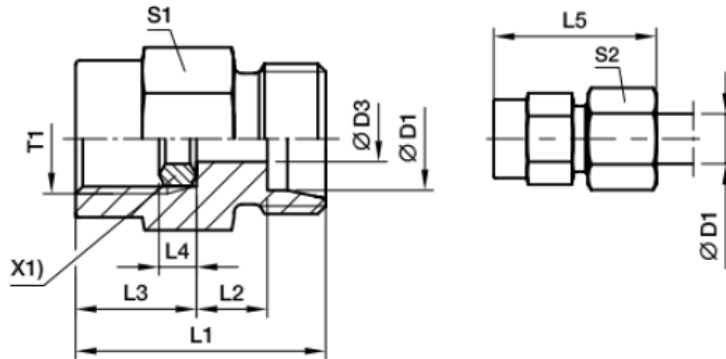

Spec/Additional Data Sheet

MAV – Metric MALE x BSP Female Gauge Adapter

MAV – Pressure Gauge Connector – Female BSPP Thread – 24° Cone End

Series	Ø D1	T1	D3	L1	L2	L3	L4	L5	S1	S2	Weight g/1 piece	Order code
L	06	G 1/4	2.5	29	7.5	14.5	4.5	37	19	14	37	MAV06LR
	08	G 1/4	5.5	29	7.5	14.5	4.5	37	19	17	38	MAV08LR
	10	G 1/4	5.5	30	8.5	14.5	4.5	38	19	19	41	MAV10LR
	12	G 1/4	5.5	30	8.5	14.5	4.5	38	19	22	43	MAV12LR
S	06	G 1/2	3.5	38	11.0	20.0	5.0	46	27	17	86	MAV06SR
	08	G 1/2	3.5	38	11.0	20.0	5.0	46	27	19	86	MAV08SR
	10	G 1/2	7.5	38	10.5	20.0	5.0	47	27	22	88	MAV10SR
	12	G 1/2	7.5	38	10.5	20.0	5.0	47	27	24	93	MAV12SR