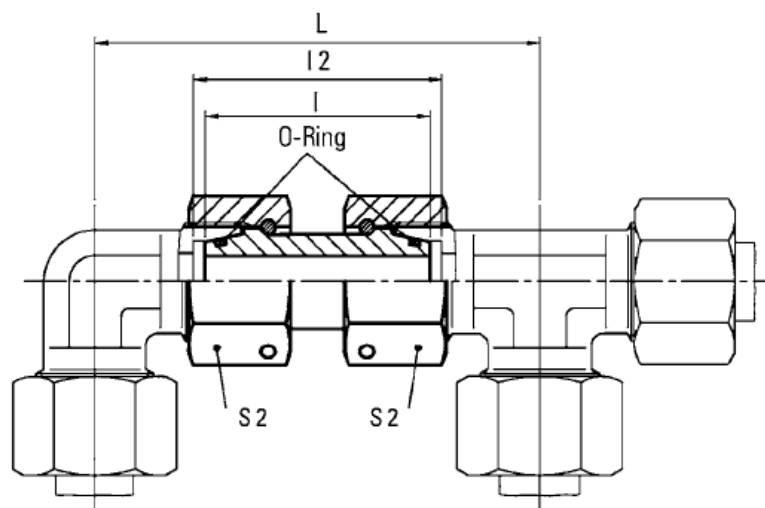

Swivel union

24° Swivel/24° swivel

Series	Bar (psi)	Tube O.D.	Part Number	L	l	l₂	S₂	O-Ring
L	500 (7252)	6	WAL372938	60,0	34,0	36,0	17	4,5 x 1,5
		8	WAL372939	64,0	34,0	36,0	17	6,0 x 1,5
		10	WAL372940	67,0	36,0	37,0	19	8,5 x 1,5
	400 (5801)	12	WAL372941	71,0	36,0	37,0	22	10,0 x 1,5
		15	WAL372942	82,0	39,0	40,0	27	12,0 x 2,0
		18	WAL372943	89,5	40,5	42,5	32	15,0 x 2,0
	250 (3626)	22	WAL372944	101,5	45,0	46,5	36	20,0 x 2,0
		28	WAL372945	109,5	47,0	48,5	46	26,0 x 2,0
		35	WAL372946	126,5	53,0	57,5	50	32,0 x 2,5
		42	WAL372947	138,5	53,0	58,5	60	38,0 x 2,5
S	800 (11603)	6	WAL372948†	71,0	37,0	39,0	17	4,5 x 1,5
		8	WAL069234	73,0	37,0	39,0	19	6,0 x 1,5
		10	WAL068948	78,0	41,0	43,0	22	8,5 x 1,5
	630 (9137)	12	WAL068950	87,0	42,0	44,0	24	10,0 x 1,5
		16	WAL068088	99,0	46,0	50,0	30	14,0 x 2,0
	420 (6091)	20	WAL068090	112,5	55,0	59,5	36	17,3 x 2,4
		25	WAL061763	125,5	58,0	65,5	46	22,3 x 2,4
	400 (5801)	30	WAL068099	143,5	62,0	72,5	50	27,3 x 2,4
38		WAL061765	164,5	67,0	82,5	60	35,0 x 2,5