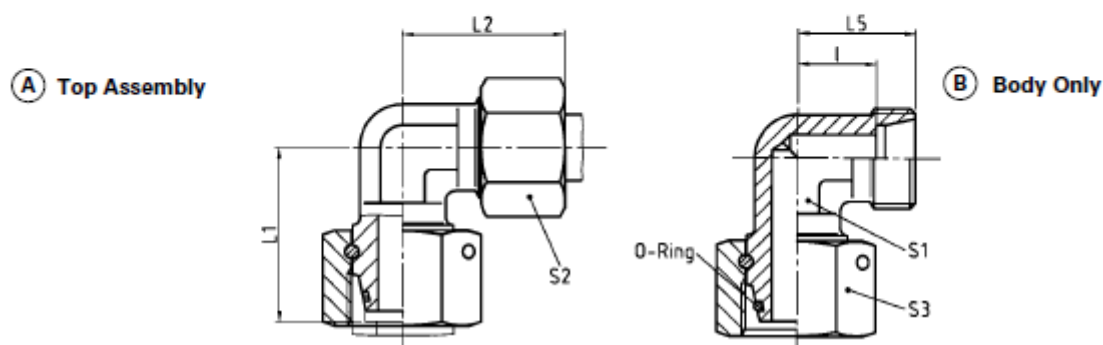

90° Swivel connector

24° Swivel/24°

Series	Bar (psi)	Tube O.D.	(A) Part Number	(B) Part Number	L1	L2	L5	I	S1	S2	S3	O-Ring
L	500 (7252)	6	WAL374555	WAL063877	26,0	29	21	14,0	12	14	17	4,5 x 1,5
		8	WAL374556	WAL063878	27,5	29	21	14,0	12	17	17	6,0 x 1,5
		10	WAL374557	WAL063879	29,0	30	22	15,0	14	19	19	8,5 x 1,5
	400 (5801)	12	WAL372992	WAL063880	29,5	32	24	17,0	17	22	22	10,0 x 1,5
		15	WAL374558	WAL063881	32,5	36	28	21,0	19	27	27	12,0 x 2,0
		18	WAL374559	WAL063882	35,5	40	31	23,5	24	32	32	15,0 x 2,0
	250 (3626)	22	WAL374560	WAL063883	38,5	44	35	27,5	27	36	36	20,0 x 2,0
		28	WAL374561	WAL063884	41,5	47	38	30,5	36	41	46	26,0 x 2,0
		35	WAL374562	WAL063885	51,0	56	45	34,5	41	50	50	32,0 x 2,5
		42	WAL374563	WAL063886	56,0	63	51	40,0	50	60	60	38,0 x 2,5
S	800 (11603)	6	WAL374564	WAL063887	27,0	31	23	16,0	12	17	17	4,5 x 1,5
		8	WAL374565	WAL063888	27,5	32	24	17,0	14	19	19	6,0 x 1,5
		10	WAL374566	WAL063889	30,0	34	25	17,5	17	22	22	8,5 x 1,5
	630 (9137)	12	WAL374567	WAL063890	31,0	38	29	21,5	17	24	24	10,0 x 1,5
		16	WAL374569	WAL063892	36,5	43	33	24,5	24	30	30	14,0 x 2,0
	420 (6091)	20	WAL374570	WAL063893	44,5	48	37	26,5	27	36	36	17,3 x 2,4
		25	WAL374571	WAL063894	50,0	54	42	30,0	36	46	46	22,3 x 2,4
	400 (5801)	30	WAL374572	WAL063895	55,0	62	49	35,5	41	50	50	27,3 x 2,4
		38	WAL374573	WAL063896	63,0	72	57	41,0	50	60	60	35,0 x 2,5

L₂ = approximate length with nut tightened