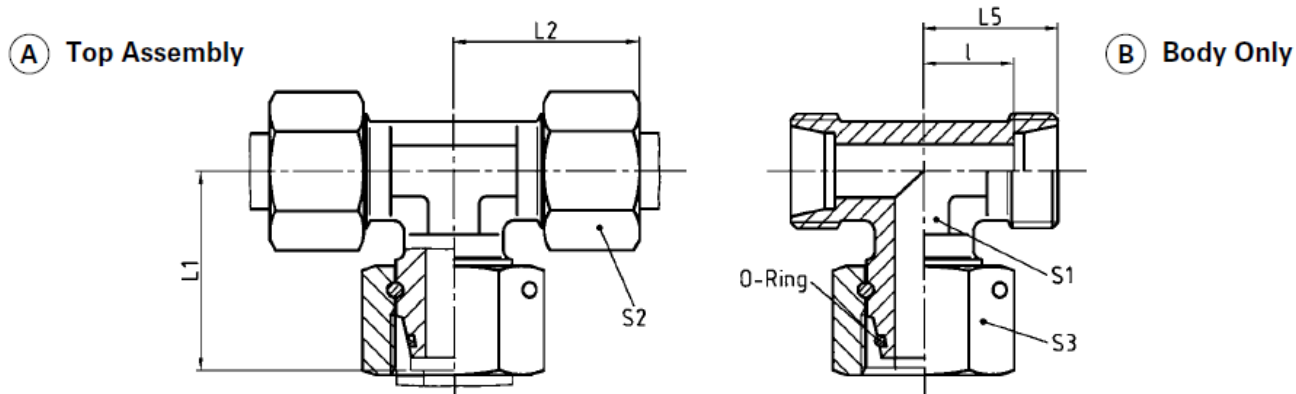

Branch tee swivel connector

24°/24°/24° Swivel

Series	Bar (psi)	Tube O.D.	(A) Part Number	(B) Part Number	L1	L2	L5	L	S1	S2	S3	O-Ring	
L	500 (7252)	6	WAL374574	WAL063897	26,0	29	21	14,0	12	14	17	4,5 x 1,5	
		8	WAL374575	WAL063898	27,5	29	21	14,0	12	17	17	6,0 x 1,5	
		10	WAL374576	WAL063899	29,0	30	22	15,0	14	19	19	8,5 x 1,5	
	400 (5801)	12	WAL374577	WAL063900	29,5	32	24	17,0	17	22	22	10,0 x 1,5	
		15	WAL374578	WAL063901	32,5	36	28	21,0	19	27	27	12,0 x 2,0	
		18	WAL374579	WAL063902	35,5	40	31	23,5	24	32	32	15,0 x 2,0	
	250 (3626)	22	WAL374580	WAL063903	38,5	44	35	27,5	27	36	36	20,0 x 2,0	
		28	WAL374581	WAL063904	41,5	47	38	30,5	36	41	46	26,0 x 2,0	
		35	WAL374582	WAL063905	51,0	56	45	34,5	41	50	50	32,0 x 2,5	
		42	WAL374583	WAL063906	56,0	63	51	40,0	50	60	60	38,0 x 2,5	
	S	800 (11603)	6	WAL374584	WAL063907	27,0	31	23	16,0	12	17	17	4,5 x 1,5
			8	WAL374585	WAL063908	27,5	32	24	17,0	14	19	19	6,0 x 1,5
10			WAL374586	WAL063909	30,0	34	25	17,5	17	22	22	8,5 x 1,5	
630 (9137)		12	WAL374587	WAL063910	31,0	38	29	21,5	17	24	24	10,0 x 1,5	
		16	WAL374589	WAL063912	36,5	43	33	24,5	24	30	30	14,0 x 2,0	
420 (6091)		20	WAL374590	WAL063913	44,5	48	37	26,5	27	36	36	17,3 x 2,4	
		25	WAL374591	WAL063914	50,0	54	42	30,0	36	46	46	22,3 x 2,4	
400 (5801)		30	WAL374592	WAL063915	55,0	62	49	35,5	41	50	50	27,3 x 2,4	
	38	WAL374593	WAL063916	63,0	72	57	41,0	50	60	60	35,0 x 2,5		

L₁ = approximate length with nut tightened