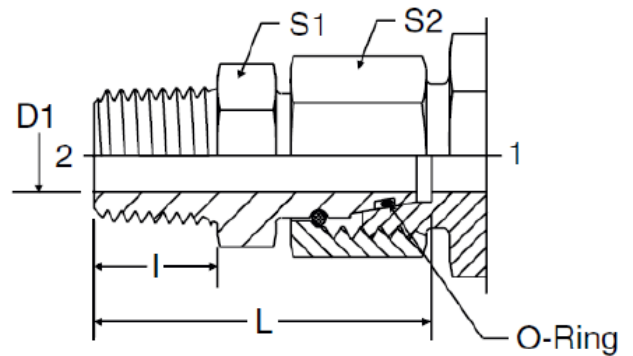

## Spec / Additional Data Sheet

EGE – Metric Female Swivel x NPT Male Straight

### EGE-NPT

Swivel Connector  
Flareless Swivel / NPT

TUBE FITTING PART #	END SIZE		TUBE O.D. (mm)	D1 (mm)	I (mm)	L (mm)	S1 (mm)	S2 (mm)	O-Ring I.D. & Cross Section (mm)
	1 Metric	2 NPT							
EGE06L1/8NPT	M12 x 1.5	1/8-27	6	2.5	10.0	31.5	11	14	OR4.5 x 1.5X
EGE08L1/4NPT	M14 x 1.5	1/4-18	8	4	15.0	37.5	14	17	OR6.5 x 1.5X
EGE10L1/4NPT	M16 x 1.5	1/4-18	10	6	15.0	38.0	14	19	OR8 x 1.5X
EGE12L3/8NPT	M18 x 1.5	3/8-18	12	8	15.3	40.0	19	22	OR10 x 1.5X
EGE15L1/2NPT	M22 x 1.5	1/2-14	15	10	20.0	49.5	22	27	OR12 x 2X
EGE18L1/2NPT	M26 x 1.5	1/2-14	18	12	20.0	49.0	24	32	OR15 x 2X
EGE22L3/4NPT	M30 x 2	3/4-14	22	16	20.0	52.0	27	36	OR20 x 2X
EGE28L1NPT	M36 x 2	1-11 1/2	28	22	25.0	61.0	36	41	OR26 x 2X
EGE35L1 1/4NPT	M45 x 2	1 1/4-11 1/2	35	28	25.5	65.5	46	50	OR32 x 2.5X
EGE42L1 1/2NPT	M52 x 2	1 1/2-11 1/2	42	34	26.0	68.5	50	60	OR38 x 2.5X
EGE06S1/4NPT	M14 x 1.5	1/4-18	6	2.5	15.0	37.5	14	17	OR4.5 x 1.5X
EGE08S1/4NPT	M16 x 1.5	1/4-18	8	4	15.0	38.0	14	19	OR6.5 x 1.5X
EGE10S3/8NPT	M18 x 1.5	3/8-18	10	6	15.3	40.5	19	22	OR8 x 1.5X
EGE12S3/8NPT	M20 x 1.5	3/8-18	12	8	15.3	42.0	19	24	OR10 x 1.5X
EGE14S1/2NPT	M22 x 1.5	1/2-14	14	9	20.0	50.5	22	27	OR11 x 2X
EGE16S1/2NPT	M24 x 1.5	1/2-14	16	11	20.0	51.0	22	30	OR13 x 2X
EGE20S3/4NPT	M30 x 2	3/4-14	20	14	20.0	54.0	27	36	OR16.3 x 2.4X
EGE25S1NPT	M36 x 2	1-11 1/2	25	18	25.0	63.5	36	46	OR20.3 x 2.4X
EGE30S1 1/4NPT	M42 x 2	1 1/4-11 1/2	30	23	25.5	70.5	46	50	OR25.3 x 2.4X
EGE38S1 1/2NPT	M52 x 2	1 1/2-11 1/2	38	30	26.0	73.5	50	60	OR33.3 x 2.4X