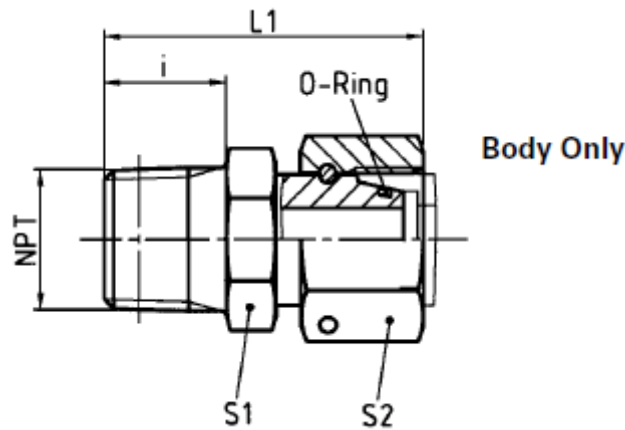

Stud standpipe
connector
(body only)
NPT/24° swivel
with seal (NBR)

Series	Bar (psi)	Tube O.D.	NPT	Part Number	i	L1	S1	S2	O-Ring
L	250 (3626)	6	1/8 NPT	WAL605721¹	10	36,5	11	14	4,5 x 1,5
		8	1/4 NPT	WAL605722¹	15	41,5	14	17	6,0 x 1,5
		10	1/4 NPT	WAL605723¹	15	40,5	17	19	8,5 x 1,5
		12	3/8 NPT	WAL605724	15	45,5	19	22	10,0 x 1,5
		15	1/2 NPT	WAL605725¹	20	48,0	22	27	12,0 x 2,0
	160 (2321)	18	1/2 NPT	WAL605726	20	47,5	27	32	15,0 x 2,0
		22	3/4 NPT	WAL605727¹	20	49,0	30	36	20,0 x 2,0
		28	1 NPT	WAL605728¹	25	57,5	36	41	26,0 x 2,0
	100 (1450)	35	1 1/4 NPT	WAL605729¹	26	65,0	46	50	32,0 x 2,5
		42	1 1/2 NPT	WAL605730¹	26	65,0	50	60	38,0 x 2,5
S	630 (9137)	6	1/4 NPT	WAL605731¹	15	41,5	17	17	4,5 x 1,5
		8	1/4 NPT	WAL605732¹	15	41,5	17	19	6,0 x 1,5
		10	3/8 NPT	WAL605733¹	15	44,5	19	22	8,5 x 1,5
		12	3/8 NPT	WAL605734¹	15	45,5	19	24	10,0 x 1,5
	400 (5801)	16	1/2 NPT	WAL605736¹	20	53,5	24	30	14,0 x 2,0
		20	3/4 NPT	WAL605737¹	20	58,0	30	36	17,3 x 2,4
		25	1 NPT	WAL605738¹	25	68,0	36	46	22,3 x 2,4
	250 (3626)	30	1 1/4 NPT	WAL605739¹	26	73,5	46	50	27,3 x 2,4
		38	1 1/2 NPT	WAL605740¹	26	78,0	50	60	35,0 x 2,5