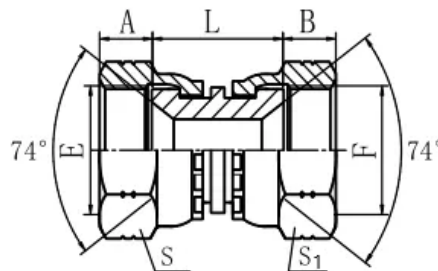

Description: **JIC SWIVEL UNION - STRAIGHT**
 Part No.: **6565**

Parker: **HX6**
 Weatherhead: **6565**
 Aeroquip: **/**
 Gates: **/**

Item #	Y Hex	Y1 Hex	T1	D1	T2	D2	L	L1
9-6508-4-4	0.562	0.562	7/16-20	0.172	7/16-20	0.172	0.690	1.390
9-6508-6-6	0.688	0.688	9/16-18	0.297	9/16-18	0.297	0.840	1.600
9-6508-8-8	0.875	0.875	3/4-16	0.391	3/4-16	0.391	0.940	1.800
9-6508-10-10	1.000	1.000	7/8-14	0.000	7/8-14	0.000	2.000	1.000
9-6508-12-12	1.250	1.250	1-1/16-12	0.609	1-1/16-12	0.609	1.070	2.210
9-6508-16-16	1.500	1.500	1-5/16-12	0.844	1-5/16-12	0.844	1.190	2.390

J3

SWIVEL CONNECTOR f JIC X f JIC	Part No.	Thread			
		E	F		
	J304	U7/16"x20	U7/16"x20		
	J306	U9/16"x18	U9/16"x18		
	J308	U3/4"x16	U3/4"x16		
	J310	U7/8"x14	U7/8"x14		
	J312	U1.1/16"x12	U1.1/16"x12		
	J316	U1.5/16"x12	U1.5/16"x12		
	J320	U1.5/8"x12	U1.5/8"x12		
	J324	U1.7/8"x12	U1.7/8"x12		

PartNo .	Thread		Dimensions				
	E	F	A	B	L	S	S1
3J-04-04	U7/16"-20	U7/16"-20	8.5	8.5	20	17	17
3J-05-05	U1/2"-20	U1/2"-20	9.5	9.5	21	19	19
3J-06-06	U9/16"- 18	U9/16"- 18	10	10	23	19	19
3J-08-06	U3/4"- 16	U9/16"- 18	11	10	23	24	19
3J-08-08	U3/4"- 16	U3/4"- 16	11	11	25	24	24
3J-10-10	U7/8"- 14	U7/8"- 14	11	11	27	27	27
3J-12-12	U1. 1/16"- 12	U1. 1/16"- 12	13.5	13.5	28	32	32
3J-16-16	U1.5/16"- 12	U1.5/16"- 12	14.5	14.5	32	41	41