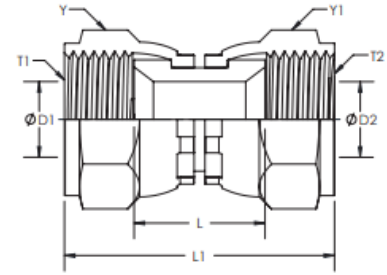

Description: **JIC SWIVEL UNION - STRAIGHT**
 Part No.: **6565**

Parker: **HX6**
 Weatherhead: **6565**
 Aeroquip: **/**
 Gates: **/**

Item #	Y Hex	Y1 Hex	T1	D1	T2	D2	L	L1
9-6508-4-4	0.562	0.562	7/16-20	0.172	7/16-20	0.172	0.690	1.390
9-6508-6-6	0.688	0.688	9/16-18	0.297	9/16-18	0.297	0.840	1.600
9-6508-8-8	0.875	0.875	3/4-16	0.391	3/4-16	0.391	0.940	1.800
9-6508-10-10	1.000	1.000	7/8-14	0.000	7/8-14	0.000	2.000	1.000
9-6508-12-12	1.250	1.250	1-1/16-12	0.609	1-1/16-12	0.609	1.070	2.210
9-6508-16-16	1.500	1.500	1-5/16-12	0.844	1-5/16-12	0.844	1.190	2.390

J3

SWIVEL CONNECTOR f JIC X f JIC	Part No.	Thread			
		E	F		
	J304	U7/16"x20	U7/16"x20		
	J306	U9/16"x18	U9/16"x18		
	J308	U3/4"x16	U3/4"x16		
	J310	U7/8"x14	U7/8"x14		
	J312	U1.1/16"x12	U1.1/16"x12		
	J316	U1.5/16"x12	U1.5/16"x12		
	J320	U1.5/8"x12	U1.5/8"x12		
	J324	U1.7/8"x12	U1.7/8"x12		

PartNo .	Thread		Dimensions				
	E	F	A	B	L	S	S1
3J-04-04	U7/16"-20	U7/16"-20	8.5	8.5	20	17	17
3J-05-05	U1/2"-20	U1/2"-20	9.5	9.5	21	19	19
3J-06-06	U9/16"- 18	U9/16"- 18	10	10	23	19	19
3J-08-06	U3/4"- 16	U9/16"- 18	11	10	23	24	19
3J-08-08	U3/4"- 16	U3/4"- 16	11	11	25	24	24
3J-10-10	U7/8"- 14	U7/8"- 14	11	11	27	27	27
3J-12-12	U1. 1/16"- 12	U1. 1/16"- 12	13.5	13.5	28	32	32
3J-16-16	U1.5/16"- 12	U1.5/16"- 12	14.5	14.5	32	41	41