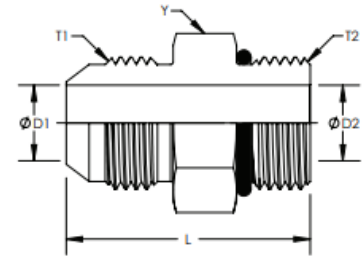

Description: **STRAIGHT THREAD CONNECTOR**
 Part No.: **6400**

Parker: F5OX
 Weatherhead: 5315
 Aeroquip: 202702-[R]
 Gates: MB-MJ

Item #	Y Hex	T1	D1	T2	D2	L
9-6400-4-3	0.563	7/16-20	0.172	3/8-24	0.125	1.170
9-6400-4-4	0.563	7/16-20	0.172	7/16-20	0.172	1.230
9-6400-4-5	0.625	7/16-20	0.172	1/2-20	0.234	1.230
9-6400-4-6	0.688	7/16-20	0.172	9/16-18	0.297	1.290
9-6400-6-6	0.688	9/16-18	0.297	9/16-18	0.297	1.300
9-6400-6-8	0.875	9/16-18	0.297	3/4-16	0.391	1.380
9-6400-6-10	1.000	9/16-18	0.297	7/8-14	0.484	1.500
9-6400-8-6	0.813	3/4-16	0.391	9/16-18	0.297	1.440
9-6400-8-8	0.875	3/4-16	0.391	3/4-16	0.391	1.480
9-6400-8-10	1.000	3/4-16	0.391	7/8-14	0.484	1.600
9-6400-8-12	1.250	3/4-16	0.391	1-1/16-12	0.609	1.760
9-6400-10-8	0.938	7/8-14	0.484	3/4-16	0.391	1.640
9-6400-10-10	1.000	7/8-14	0.484	7/8-14	0.484	1.700
9-6400-10-12	1.250	7/8-14	0.484	1-1/16-12	0.609	1.860
9-6400-12-10	1.125	1-1/16-12	0.609	7/8-14	0.484	1.880
9-6400-12-12	1.250	1-1/16-12	0.609	1-1/16-12	0.609	1.970
9-6400-12-16	1.500	1-1/16-12	0.609	1-5/16-12	0.844	1.990
9-6400-16-12	1.375	1-5/16-12	0.844	1-1/16-12	0.609	2.040
9-6400-16-16	1.500	1-5/16-12	0.844	1-5/16-12	0.844	2.040
9-6400-16-20	1.875	1-5/16-12	0.844	1-5/8-12	1.078	2.120
9-6400-20-16	1.688	1-5/8-12	1.078	1-5/16-12	0.844	2.330
9-6400-20-20	1.875	1-5/8-12	1.078	1-5/8-12	1.078	2.170