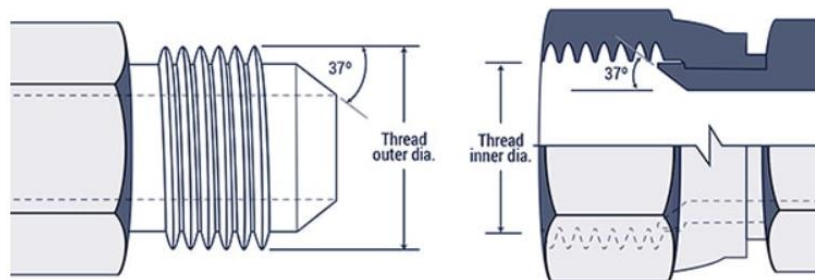

JIC 37° Flare