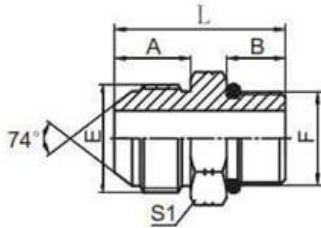

1JO

美制JIC外螺纹74° 外锥 / SAE
外螺纹带O形圈轻系列ISO 11926-3
JIC MALE 74° CONE / SAE
O-RING BOSS L-SERIES ISO 11926-3

代号 PART NO.	螺纹 THREAD		O形圈 O-RING		尺寸 DIMENSIONS				
	E	F		F端	A	B	L	S1	
1JO-04-02	7/16"X20	5/16"X24		O902	14	7.54	27.5	14	
1JO-04-03	7/16"X20	3/8"X24		O903	14	7.54	27.5	14	
1JO-04	7/16"X20	7/16"X20		O904	14	9.14	29	14	
1JO-04-05	7/16"X20	1/2"X20		O905	14	9.14	29	17	
1JO-04-06	7/16"X20	9/16"X18		O906	14	9.93	30	17	
1JO-04-08	7/16"X20	3/4"X16		O908	14	11.13	33	22	
1JO-05	1/2"X20	1/2"X20		O905	14	9.14	29	17	
1JO-05-04	1/2"X20	7/16"X20		O904	14	9.14	29	14	
1JO-05-06	1/2"X20	9/16"X18		O906	14	9.93	30	17	
1JO-05-08	1/2"X20	3/4"X16		O908	14	11.13	33	22	
1JO-06	9/16"X18	9/16"X18		O906	14.1	9.93	30	17	
1JO-06-04	9/16"X18	7/16"X20		O904	14.1	9.14	29	17	
1JO-06-05	9/16"X18	1/2"X20		O905	14.1	9.14	29.5	17	
1JO-06-08	9/16"X18	3/4"X16		O908	14.1	11.13	33	22	
1JO-06-10	9/16"X18	7/8"X14		O910	14.1	12.7	37	27	
1JO-06-12	9/16"X18	1.1/16"X12		O912	14.1	15.09	40	32	
1JO-08	3/4"X16	3/4"X16		O908	16.7	11.13	36	22	
1JO-08-04	3/4"X16	7/16"X20		O904	16.7	9.14	36	22	
1JO-08-06	3/4"X16	9/16"X18		O906	16.7	9.93	37	22	
1JO-08-10	3/4"X16	7/8"X14		O910	16.7	12.7	40	27	
1JO-08-12	3/4"X16	1.1/16"X12		O912	16.7	15.09	43	32	
1JO-08-14	3/4"X16	1.3/16"X12		O914	16.7	15.09	43	36	
1JO-10	7/8"X14	7/8"X14		O910	19.3	12.7	42.5	27	
1JO-10-08	7/8"X14	3/4"X16		O908	19.3	11.13	39	24	
1JO-10-12	7/8"X14	1.1/16"X12		O912	19.3	15.09	45.5	32	
1JO-10-14	7/8"X14	1.3/16"X12		O914	19.3	15.09	45.5	36	
1JO-12	1.1/16"X12	1.1/16"X12		O912	21.9	15.09	48	32	
1JO-12-08	1.1/16"X12	3/4"X16		O908	21.9	11.13	46	30	
1JO-12-10	1.1/16"X12	7/8"X14		O910	21.9	12.7	48	30	
1JO-12-14	1.1/16"X12	1.3/16"X12		O914	21.9	15.09	48	36	
1JO-12-16	1.1/16"X12	1.5/16"X12		O916	21.9	15.09	48	38	
1JO-14	1.3/16"X12	1.3/16"X12		O914	22.6	15.09	48.5	36	
1JO-14-12	1.3/16"X12	1.1/16"X12		O912	22.6	15.09	48.5	32	
1JO-14-16	1.3/16"X12	1.5/16"X12		O916	22.6	15.09	50.5	38	
1JO-16	1.5/16"X12	1.5/16"X12		O916	23.1	15.09	49	38	
1JO-16-12	1.5/16"X12	1.1/16"X12		O912	23.1	15.09	52.5	36	
1JO-16-14	1.5/16"X12	1.3/16"X12		O914	23.1	15.09	49	36	
1JO-16-20	1.5/16"X12	1.5/8"X12		O920	23.1	15.09	53	50	
1JO-20	1.5/8"X12	1.5/8"X12		O920	24.3	15.09	54.5	50	
1JO-20-16	1.5/8"X12	1.5/16"X12		O916	24.3	15.09	56.5	46	
1JO-20-24	1.5/8"X12	1.7/8"X12		O924	24.3	15.09	54.5	55	
1JO-24	1.7/8"X12	1.7/8"X12		O924	27.5	15.09	57.5	55	
1JO-24-20	1.7/8"X12	1.5/8"X12		O920	27.5	15.09	61.5	50	
1JO-24-32	1.7/8"X12	2.1/2"X12		O932	27.5	15.09	59.5	70	
1JO-32	2.1/2"X12	2.1/2"X12		O932	33.9	15.09	66	70