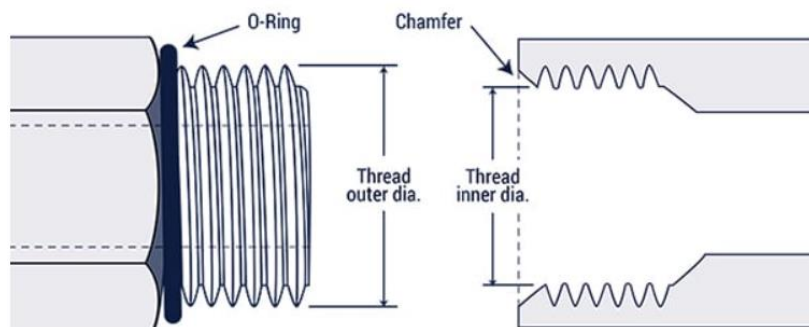

SAE Straight Thread O-Ring (ORB)