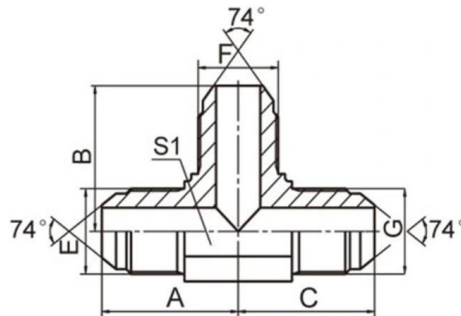

2603

JIC MALE TEE

Part No.

Size

JIC

2603-04-04-04
2603-05-05-05
2603-06-06-06
2603-08-08-08
2603-10-10-10
2603-12-12-12
2603-16-16-16
2603-20-20-20

7/16
 5/16
 9/16
 3/4
 7/8
 1 1/16
 1 5/16
 1 5/8

PART NO.	THREAD			DIMENSION			
	E	F	G	A	B	C	S1
AJ-04	7/16"X20	7/16"X20	7/16"X20	24.5	24.5	24.5	11
AJ-04-06-04	7/16"X20	9/16"X18	7/16"X20	26.6	26.9	26.6	14
AJ-05	1/2"X20	1/2"X20	1/2"X20	26	26	26	14
AJ-06-04-06	9/16"X18	7/16"X20	9/16"X18	26.9	26.6	26.9	14
AJ-06	9/16"X18	9/16"X18	9/16"X18	26.9	26.9	26.9	14
AJ-08	3/4"X16	3/4"X16	3/4"X16	32	32	32	19
AJ-08-06-08	3/4"X16	9/16"X18	3/4"X16	32	30	32	19
AJ-10	7/8"X14	7/8"X14	7/8"X14	37.8	37.8	37.8	22
AJ-12	1.1/16"X12	1.1/16"X12	1.1/16"X12	44.2	44.2	44.2	27
AJ-16	1.5/16"X12	1.5/16"X12	1.5/16"X12	49	49	49	33
AJ-16-12-16	1.5/16"X12	1.1/16"X12	1.5/16"X12	49	48	49	33
AJ-20	1.5/8"X12	1.5/8"X12	1.5/8"X12	56.5	56.5	56.5	41
AJ-24	1.7/8"X12	1.7/8"X12	1.7/8"X12	63	63	63	48
AJ-32	2.1/2"X12	2.1/2"X12	2.1/2"X12	78	78	78	63