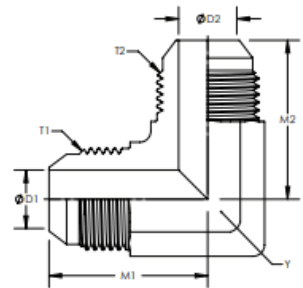

90° 弯美制 JIC 外螺纹 74° 外锥  
90° ELBOW JIC MALE 74° CONE

## 1J9

代号 PART NO.	螺 纹 THREAD		尺 寸 DIMENSIONS					
	E	F	A	B	S1			
1J9-06	9/16"X18	9/16"X18	26.9	26.9	14			
1J9-06-08	9/16"X18	3/4"X16	30	32	19			
1J9-06-10	9/16"X18	7/8"X14	32	37.8	22			
1J9-08	3/4"X16	3/4"X16	32	32	19			
1J9-08-10	3/4"X16	7/8"X14	34.8	37.8	22			
1J9-10	7/8"X14	7/8"X14	37.8	37.8	22			
1J9-10-12	7/8"X14	1.1/16"X12	41	44.2	27			
1J9-12	1.1/16"X12	1.1/16"X12	44.2	44.2	27			
1J9-14	1.3/16"X12	1.3/16"X12	47.5	47.5	30			
1J9-16	1.5/16"X12	1.5/16"X12	49	49	33			
1J9-20	1.5/8"X12	1.5/8"X12	55.5	55.5	41			
1J9-24	1.7/8"X12	1.7/8"X12	62.5	62.5	48			

Description: **90° UNION ELBOW**  
Part No.: **2500**

Parker: ETX  
Weatherhead: F5505  
Aeroquip: 2039  
Gates: /

Item #	Y Hex	T1	M1	D1	T2	M2	D2
9-2500-4-4	0.438	7/16-20	0.890	0.172	7/16-20	0.890	0.172
9-2500-6-4	0.563	9/16-18	1.060	0.297	7/16-20	1.050	0.172
9-2500-6-6	0.563	9/16-18	1.060	0.297	9/16-18	1.060	0.297
9-2500-8-6	0.750	3/4-16	1.250	0.391	9/16-18	1.140	0.297
9-2500-8-8	0.750	3/4-16	1.250	0.391	3/4-16	1.250	0.391
9-2500-10-8	0.875	7/8-14	1.450	0.484	3/4-16	1.330	0.391
9-2500-10-10	0.875	7/8-14	1.450	0.484	7/8-14	1.450	0.484
9-2500-12-8	1.063	1-1/16-12	1.660	0.609	3/4-16	1.420	0.391
9-2500-12-12	1.063	1-1/16-12	1.660	0.609	1-1/16-12	1.660	0.609
9-2500-16-16	1.313	1-5/16-12	1.810	0.844	1-5/16-12	1.810	0.844