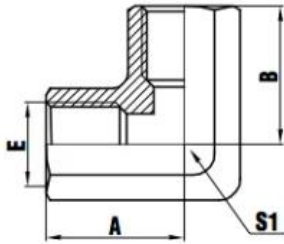

B7-9

90° ELBOW FEMALE BSP

Part No.	Thread	
	E	F
B7049	G1/4"X19	G1/4"X19
B7069	G3/8"X19	G3/8"X19
B7089	G1/2"X14	G1/2"X14
B7129	G3/4"X14	G3/4"X14
B7169	G1"X11	G1"X11
B7209	G1.1/4"X11	G1.1/4"X11
B7249	G1.1/2"X11	G1.1/2"X11
B329	G2"X11	G2"X11

R1	R2	L1	HEX 1	ØC
1/8" BSP	1/8" BSP	17	14	8,7
1/4" BSP	1/4" BSP	26	17	8
3/8" BSP	3/8" BSP	30	19	12
1/2" BSP	1/2" BSP	35	24	17,5
3/4" BSP	3/4" BSP	42	27	16
1" BSP	1" BSP	47	36	25
1"1/4 BSP	1"1/4 BSP	43	48	39,3

7B9 90° BSP FEMALE bspp fittings.

7B9

90° 英管内螺纹
90° BSP FEMALE

代号 PART NO.	螺纹 THREADE				尺寸 DIMENSIONS				
	E				A	B	S1		
7B9-02	G1/8"X28				17	17	14		
7B9-04	G1/4"X19				21	21	17		
7B9-06	G3/8"X19				24	24	22		
7B9-08	G1/2"X14				27	27	26		
7B9-12	G3/4"X14				33	33	34		
7B9-16	G1"X11				38	38	41		
7B9-20	G1.1/4"X11				45	45	54		
7B9-24	G1.1/2"X11				47	47	56		
7B9-32	G2"X11				60	60	68		