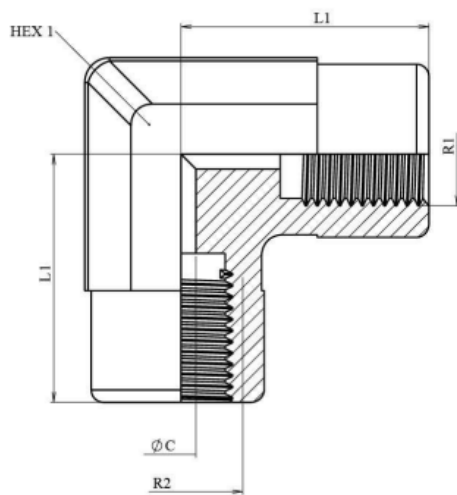

B7-9

90° ELBOW FEMALE BSP

Part No.	Thread	
	E	F
B7049	G1/4"X19	G1/4"X19
B7069	G3/8"X19	G3/8"X19
B7089	G1/2"X14	G1/2"X14
B7129	G3/4"X14	G3/4"X14
B7169	G1"X11	G1"X11
B7209	G1.1/4"X11	G1.1/4"X11
B7249	G1.1/2"X11	G1.1/2"X11
B329	G2"X11	G2"X11

R1	R2	L1	HEX 1	ØC
1/8" BSP	1/8" BSP	17	14	8,7
1/4" BSP	1/4" BSP	26	17	8
3/8" BSP	3/8" BSP	30	19	12
1/2" BSP	1/2" BSP	35	24	17,5
3/4" BSP	3/4" BSP	42	27	16
1" BSP	1" BSP	47	36	25
1"1/4 BSP	1"1/4 BSP	43	48	39,3

7B9 90° BSP FEMALE bspp fittings.

7B9

90° 英管内螺纹
90° BSP FEMALE

代号 PART NO.	螺纹 THREADE				尺寸 DIMENSIONS				
	E				A	B	S1		
7B9-02	G1/8"X28				17	17	14		
7B9-04	G1/4"X19				21	21	17		
7B9-06	G3/8"X19				24	24	22		
7B9-08	G1/2"X14				27	27	26		
7B9-12	G3/4"X14				33	33	34		
7B9-16	G1"X11				38	38	41		
7B9-20	G1.1/4"X11				45	45	54		
7B9-24	G1.1/2"X11				47	47	56		
7B9-32	G2"X11				60	60	68		