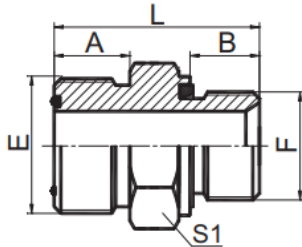

BF

MALE CONNECTOR
m BSP X m ORFS

Part No.	Thread			
	E	F		
BF04	G1/4"X19	U9/16"X18		
BF06	G3/8"X19	U11/16"X16		
BF08	G1/2"X14	U13/16"X16		
BF12	G3/4"X14	U1 3/16"X12		
BF16	G1"X11	U1 7/16"X12		
BF20	G1.1/4"X11	U1 11/16"X12		

1FB-WD

美制 ORFS 外螺纹平面 / 英管外螺纹胶垫密封
ORFS MALE FLAT/BSP MALE CAPTIVE SEAL

代号 PART NO.	螺纹 THREAD		O 形圈 O RING 胶垫 CAPTIVE		尺寸 DIMENSIONS			
	E	F	E 端	F 端	A	B	L	S1
1FB-04WD	9/16"X18	G1/4"X19	O011	WD-B04	10	12	30	19
1FB-06WD	11/16"X16	G3/8"X19	O012	WD-B06	11.2	12	33.5	22
1FB-06-04WD	11/16"X16	G1/4"X19	O012	WD-B04	11.2	12	31	19
1FB-08WD	13/16"X16	G1/2"X14	O014	WD-B08	12.8	14	40	27
1FB-08-06WD	13/16"X16	G3/8"X19	O014	WD-B06	12.8	12	35	22
1FB-10-08WD	1"X14	G1/4"X14	O016	WD-B08	15.5	14	43.5	32
1FB-12WD	1.3/16"x12	G3/4"x14	O018	WD-B12	17	16	47	32
1FB-16WD	1.7/16"X12	G1"X11	O021	WD-B16	17.5	18	51.5	41
1FB-20WD	1.11/16"X12	G1.1/4"X11	O025	WD-B20	17.5	20	55.5	50
FAV/1FG-04	9/16"X18	G1/4"X19	7.65X1.78	10.77X2.62	10	10	26	19
FAV/1FG-04-06	9/16"X18	G3/8"X19	7.65X1.78	13.94X2.62	10	11.5	29.5	22
FAV/1FG-06	11/16"X16	G3/8"X19	9.25X1.78	13.94X2.62	11.2	11.5	30.5	22
FAV/1FG-06-04	11/16"X16	G1/4"X19	9.25X1.78	10.77X2.62	11.2	10	27.5	19
FAV/1FG-06-08	11/16"X16	G1/2"X14	9.25X1.78	17.12X2.62	11.2	14	35.5	27
FAV/1FG-08	13/16"X16	G1/2"X14	12.42X1.78	17.12X2.62	13	14	37	27
FAV/1FG-08-06	13/16"X16	G3/8"X19	12.42X1.78	13.94X2.62	13	11.5	32.5	22
FAV/1FG-08-12	13/16"X16	G3/4"X14	12.42X1.78	23.47X2.62	13	15.5	39.5	32
FAV/1FG-10-06	1"X14	G3/8"X19	15.6X1.78	13.94X2.62	15.5	11.5	37	22
FAV/1FG-10-08	1"x14	G1/2"x14	15.6X1.78	17.12X2.62	15.5	14	41.1	27
FAV/1FG-10-12	1"X14	G3/4"X14	15.6X1.78	23.47X2.62	15.5	15.5	42	32
FAV/1FG-12-08	1.3/16"X12	G1/2"X14	18.77X1.78	17.12X2.62	17	14	42	27
FAV/1FG-12	1.3/16"x12	G3/4"x14	18.77X1.78	23.47X2.62	17	15.5	45.6	32
FAV/1FG-12-16	1.3/16"X12	G1"X11	18.77X1.78	29.74X3.53	17	18	48	41
FAV/1FG-16	1.7/16"X12	G1"X11	23.52X1.78	29.74X3.53	17.5	18	48.5	41
FAV/1FG-20	1.11/16"X12	G1.1/4"X11	29.87X1.78	37.69X3.53	17.5	20	52.5	50
FAV/1FG-20-16	1.11/16"X12	G1"X11	29.87X1.78	29.74X3.53	17.5	18	48.5	46
FAV/1FG-24	2"x12	G1.1/2"x11	37.82X1.78	44.04X3.53	17.5	21.5	57.1	55