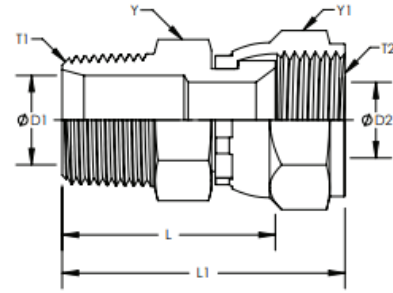

Description:
Part No.:

**MALE PIPE TO FEMALE 37° JIC SWIVEL
6505**

Parker:
Weatherhead:
Aeroquip:
Gates:

F6X
9100
2018
FJX-MP

Item #	Y Hex	Y1 Hex	T1	D1	T2	D2	L	L1
9-6505-4-4	0.563	0.563	1/4-18	0.281	7/16-20	0.172	1.200	1.550
9-6505-6-6	0.750	0.688	3/8-18	0.406	9/16-18	0.297	1.260	1.640
9-6505-6-8	0.875	0.875	3/8-18	0.406	3/4-16	0.391	1.310	1.740
9-6505-8-8	0.875	0.875	1/2-14	0.531	3/4-16	0.391	1.560	1.990
9-6505-8-12	1.000	1.250	1/2-14	0.531	1-1/16-12	0.609	1.580	2.150
9-6505-12-12	1.125	1.250	3/4-14	0.719	1-1/16-12	0.609	1.720	2.290
9-6505-16-16	1.375	1.500	1-11-1/2	0.938	1-5/16-12	0.844	1.970	2.570
9-6505-24-24	2.000	2.250	1-1/2-11-1/2	1.500	1-7/8-12	1.313	2.270	2.990

6505

NPT MALE x JIC FEMALE SWIVEL - STRAIGHT

Part No.

Size

JIC F

NPT M

6505-04-04
6505-04-06
6505-06-04
6505-06-06
6505-08-08
6505-12-12
6505-16-16
6505-20-20

7/16
7/16
9/16
9/16
3/4
1 1/16
1 5/16
1 5/8

1/4
3/8
1/4
3/8
1/2
3/4
1
1 1/4