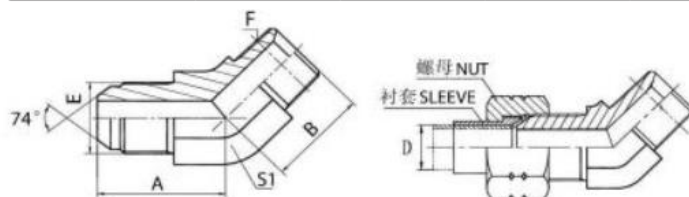

Description: **45° MALE ELBOW**  
 Part No.: **2503**

Parker: VTX  
 Weatherhead: F5355  
 Aeroquip: 2023-[R]  
 Gates: MJ-MP45

Item #	Y Hex	T1	M1	D1	T2	M2	D2
9-2503-4-4	0.563	7/16-20	0.820	0.172	1/4-18	0.860	0.281
9-2503-6-4	0.563	9/16-18	0.830	0.297	1/4-18	0.860	0.281
9-2503-6-6	0.750	9/16-18	0.870	0.297	3/8-18	0.950	0.406
9-2503-6-8	0.875	9/16-18	0.880	0.297	1/2-14	1.170	0.531
9-2503-8-6	0.750	3/4-16	0.980	0.391	3/8-18	0.950	0.406
9-2503-8-8	0.875	3/4-16	0.990	0.391	1/2-14	1.170	0.531
9-2503-10-8	0.875	7/8-14	1.110	0.484	1/2-14	1.170	0.531
9-2503-12-8	1.063	1-1/16-12	1.280	0.609	1/2-14	1.200	0.531
9-2503-12-12	1.063	1-1/16-12	1.280	0.609	3/4-14	1.200	0.719
9-2503-16-16	1.313	1-5/16-12	1.470	0.844	1-11-1/2	1.480	0.938

### 1JN4

代号 PART NO.	螺纹 THREAD		尺寸 DIMENSIONS			
	E	F	A	B	S1	
1JN4-02	5/16"X24	Z1/8"X27	18	17	11	
1JN4-03-02	3/8"X24	Z1/8"X27	19	17	11	
1JN4-04-02	7/16"X20	Z1/8"X27	21.5	17	11	
1JN4-04	7/16"X20	Z1/4"X18	22.3	21	14	
1JN4-04-06	7/16"X20	Z3/8"X18	23	24	19	
1JN4-04-08	7/16"X20	Z1/2"X14	24.5	29.5	22	
1JN4-05-02	1/2"X20	Z1/8"X27	22.3	18	14	
1JN4-05-04	1/2"X20	Z1/4"X18	22.3	21	14	
1JN4-06-02	9/16"X18	Z1/8"X27	22.8	17.3	14	
1JN4-06-04	9/16"X18	Z1/4"X18	22.8	21	14	
1JN4-06	9/16"X18	Z3/8"X18	24	24	19	
1JN4-06-08	9/16"X18	Z1/2"X14	25	29.5	22	
1JN4-08-04	3/4"X16	Z1/4"X18	26.8	22	19	
1JN4-08-06	3/4"X16	Z3/8"X18	26.8	24	19	
1JN4-08	3/4"X16	Z1/2"X14	28	29.5	22	
1JN4-08-12	3/4"X16	Z3/4"X14	29	35	27	
1JN4-10-08	7/8"X14	Z1/2"X14	31	29.5	22	
1JN4-10-12	7/8"X14	Z3/4"X14	32	35	27	
1JN4-12-08	1.1/16"X12	Z1/2"X14	35.5	31	27	
1JN4-12	1.1/16"X12	Z3/4"X14	35.5	35	27	
1JN4-12-16	1.1/16"X12	Z1"X11.5	37.5	39	33	
1JN4-14-12	1.3/16"X12	Z3/4"X14	37	35.5	30	
1JN4-16-12	1.5/16"X12	Z3/4"X14	38.5	36.5	33	
1JN4-16	1.5/16"X12	Z1"X11.5	38.5	39	33	
1JN4-16-20	1.5/16"X12	Z1.1/4"X11.5	42	42.5	41	
1JN4-20-16	1.5/8"X12	Z1"X11.5	43	42.5	41	
1JN4-20	1.5/8"X12	Z1.1/4"X11.5	43	42	41	
1JN4-20-24	1.5/8"X12	Z1.1/2"X11.5	46	45	48	
1JN4-24	1.7/8"X12	Z1.1/2"X11.5	49	45	48	