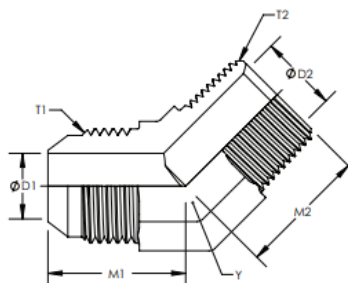

Description: **45° MALE ELBOW**  
 Part No.: **2503**

Parker: VTX  
 Weatherhead: F5355  
 Aeroquip: 2023-[R]  
 Gates: MJ-MP45

Item #	Y Hex	T1	M1	D1	T2	M2	D2
9-2503-4-4	0.563	7/16-20	0.820	0.172	1/4-18	0.860	0.281
9-2503-6-4	0.563	9/16-18	0.830	0.297	1/4-18	0.860	0.281
9-2503-6-6	0.750	9/16-18	0.870	0.297	3/8-18	0.950	0.406
9-2503-6-8	0.875	9/16-18	0.880	0.297	1/2-14	1.170	0.531
9-2503-8-6	0.750	3/4-16	0.980	0.391	3/8-18	0.950	0.406
9-2503-8-8	0.875	3/4-16	0.990	0.391	1/2-14	1.170	0.531
9-2503-10-8	0.875	7/8-14	1.110	0.484	1/2-14	1.170	0.531
9-2503-12-8	1.063	1-1/16-12	1.280	0.609	1/2-14	1.200	0.531
9-2503-12-12	1.063	1-1/16-12	1.280	0.609	3/4-14	1.200	0.719
9-2503-16-16	1.313	1-5/16-12	1.470	0.844	1-11-1/2	1.480	0.938

### 1JN4

代号 PART NO.	螺纹 THREAD		尺寸 DIMENSIONS			
	E	F	A	B	S1	
1JN4-02	5/16"X24	Z1/8"X27	18	17	11	
1JN4-03-02	3/8"X24	Z1/8"X27	19	17	11	
1JN4-04-02	7/16"X20	Z1/8"X27	21.5	17	11	
1JN4-04	7/16"X20	Z1/4"X18	22.3	21	14	
1JN4-04-06	7/16"X20	Z3/8"X18	23	24	19	
1JN4-04-08	7/16"X20	Z1/2"X14	24.5	29.5	22	
1JN4-05-02	1/2"X20	Z1/8"X27	22.3	18	14	
1JN4-05-04	1/2"X20	Z1/4"X18	22.3	21	14	
1JN4-06-02	9/16"X18	Z1/8"X27	22.8	17.3	14	
1JN4-06-04	9/16"X18	Z1/4"X18	22.8	21	14	
1JN4-06	9/16"X18	Z3/8"X18	24	24	19	
1JN4-06-08	9/16"X18	Z1/2"X14	25	29.5	22	
1JN4-08-04	3/4"X16	Z1/4"X18	26.8	22	19	
1JN4-08-06	3/4"X16	Z3/8"X18	26.8	24	19	
1JN4-08	3/4"X16	Z1/2"X14	28	29.5	22	
1JN4-08-12	3/4"X16	Z3/4"X14	29	35	27	
1JN4-10-08	7/8"X14	Z1/2"X14	31	29.5	22	
1JN4-10-12	7/8"X14	Z3/4"X14	32	35	27	
1JN4-12-08	1.1/16"X12	Z1/2"X14	35.5	31	27	
1JN4-12	1.1/16"X12	Z3/4"X14	35.5	35	27	
1JN4-12-16	1.1/16"X12	Z1"X11.5	37.5	39	33	
1JN4-14-12	1.3/16"X12	Z3/4"X14	37	35.5	30	
1JN4-16-12	1.5/16"X12	Z3/4"X14	38.5	36.5	33	
1JN4-16	1.5/16"X12	Z1"X11.5	38.5	39	33	
1JN4-16-20	1.5/16"X12	Z1.1/4"X11.5	42	42.5	41	
1JN4-20-16	1.5/8"X12	Z1"X11.5	43	42.5	41	
1JN4-20	1.5/8"X12	Z1.1/4"X11.5	43	42	41	
1JN4-20-24	1.5/8"X12	Z1.1/2"X11.5	46	45	48	
1JN4-24	1.7/8"X12	Z1.1/2"X11.5	49	45	48	