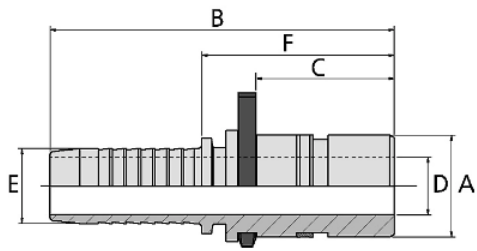

## WEO 350 – 710 series Straight Nipple

Part No.

147100606

Series

Series 710, Nipples - Straight Hose Connection

Category	WEO 350 Nipples	A	13.0 mm
WEO sizes	3/8"	B	63.0 mm
Connection type	Straight hose connection	C	22.0 mm
Connection	3/8" (10.1 mm)	D	7.0 mm
Max working pressure	350 bar (5076 PSI)	F	33.0 mm

### Series 710, Nipples - Straight Hose Connection

Series 710 features Plug-In nipples with straight hose connections for one/two wire braided hydraulic hose in sizes 1/4" to 1"

Material	Hardened steel (zinc passivation)	Burst pressure range	1400 bar (20305 PSI)
Working pressure range	350 bar (5076 PSI)	Temperature range	-30°C — +100°C (-22°F — +212°F)