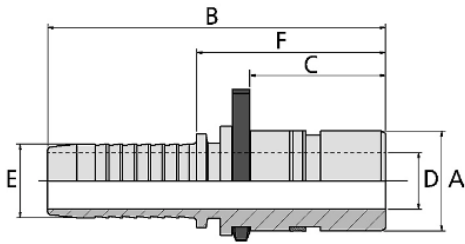

WEO 350 – 710 series Straight Nipple

Part No.

147100604

Series

Series 710, Nipples - Straight Hose Connection

Category	WEO 350 Nipples	A	13.0 mm
WEO sizes	3/8"	B	61.0 mm
Connection type	Straight hose connection	C	22.0 mm
Connection	1/4" (6.9 mm)	D	4.5 mm
Max working pressure	350 bar (5076 PSI)	F	33.0 mm

Series 710, Nipples - Straight Hose Connection

Series 710 features Plug-In nipples with straight hose connections for one/two wire braided hydraulic hose in sizes 1/4" to 1"

Material	Hardened steel (zinc passivation)	Burst pressure range	1400 bar (20305 PSI)
Working pressure range	350 bar (5076 PSI)	Temperature range	-30°C — +100°C (-22°F — +212°F)