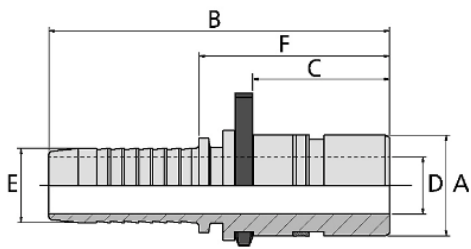

WEO 350 – 710 series Straight Nipple

Part No.

147100404

Series

Series 710, Nipples - Straight Hose Connection

Category	WEO 350 Nipples	A	10.0 mm
WEO sizes	1/4"	B	58.0 mm
Connection type	Straight hose connection	C	19.0 mm
Connection	1/4" (6.9 mm)	D	4.5 mm
Max working pressure	350 bar (5076 PSI)	F	30.0 mm

Series 710, Nipples - Straight Hose Connection

Series 710 features Plug-In nipples with straight hose connections for one/two wire braided hydraulic hose in sizes 1/4" to 1"

Material	Hardened steel (zinc passivation)	Burst pressure range	1400 bar (20305 PSI)
Working pressure range	350 bar (5076 PSI)	Temperature range	-30°C — +100°C (-22°F — +212°F)