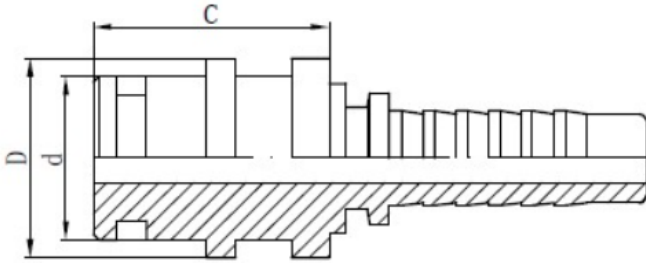

# STECO / Staple Style Lock Male Straight

Dimensions in cm.

## Fitting Drawings

## Technical Data Table

代号 PART NO.	胶管 HOSE BORE		尺寸 DIMENSIONS		
	公称内径DN	标号 DASH	d	D	C
60011-04-04	6	04	11	16	25