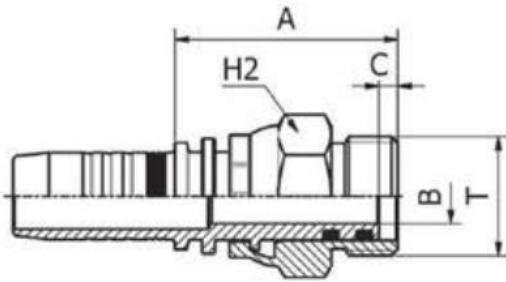

M14310
SAE SWIVEL MALE O-RING BOSS TYPE
SAE J516 / ISO 11926

PART. REF.	HOSE BORE			Thread	DIMENSIONS mm						
	DN	Dash	inch	T	B	A	C	H2			
M14310-04-04	6	- 4	1/4"	7/16" - 20	4.0	43.0	9.1	17.0			
M14310-04-06	6	- 4	1/4"	9/16" - 18	7.0	44.0	9.9	22.0			
M14310-06-06	10	- 6	3/8"	9/16" - 18	7.0	48.0	9.9	22.0			
M14310-06-08	10	- 6	3/8"	3/4" - 16	9.3	47.0	11.1	22.0			
M14310-08-08	12	- 8	1/2"	3/4" - 16	9.3	53.0	11.1	27.0			
M14310-08-10	12	- 8	1/2"	7/8" - 14	9.3	41.5	13.0	27.0			
M14310-08-12	12	- 8	1/2"	1.1/16" - 12	12.5	49.5	15.0	32.0			
M14310-10-10	16	- 10	5/8"	7/8" - 14	9.3	41.5	13.0	27.0			
M14310-12-12	19	- 12	3/4"	1.1/16" - 12	12.5	50.5	15.0	32.0			