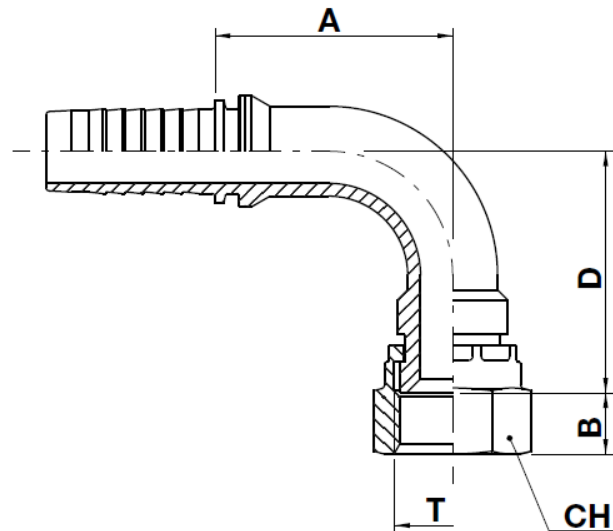

Two piece fittings - Universal series for wire braided and 4 spiral hydraulic hoses

FU91B

SAE 45° female swivel - 90° elbow

NO SKIVE / EXTERNAL SKIVE

SAE J512

code	ø hose			T	A		B		D		CH		
	dn	inch	size		mm	in	mm	in	mm	in	mm	in	↻ in
FU91B-05-06	8	5/16"	05	5/8"-18	30,5	1,20	10,8	0,43	32,0	1,26	22,0	0,866	7/8"
FU91B-06-06	10	3/8"	06	5/8"-18	37,0	1,46	10,8	0,43	37,0	1,46	22,0	0,866	7/8"
FU91B-12-12	19	3/4"	12	1.1/16"-14	55,5	2,19	14,4	0,57	56,5	2,22	32,0	1,260	1.1/4"