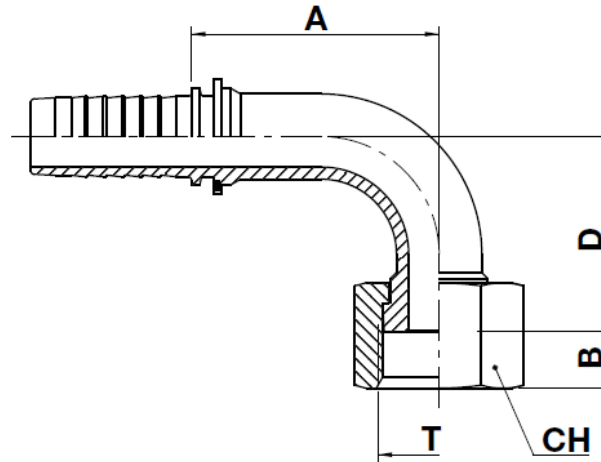

## ORFS female swivel - 90° elbow

NO SKIVE / EXTERNAL SKIVE

ISO 8434-3 / SAE J1453

code	ø hose			T	A		B		D		CH		
	dn	inch	size		mm	in	mm	in	mm	in	mm	in	↻ in
OR94B-04-04	6	1/4"	04	9/16"-18	27,5	1,08	8,0	0,31	22,0	0,87	17,0	0,669	11/16"
OR94B-04-06	6	1/4"	04	11/16"-16	27,5	1,08	9,5	0,37	23,0	0,90	22,0	0,866	7/8"
OR94B-05-06	8	5/16"	05	11/16"-16	31,5	1,24	9,5	0,37	24,0	0,94	22,0	0,866	7/8"
OR93B-06-04	10	3/8"	06	9/16"-18	27,8	1,09	8,0	0,31	21,0	0,83	17,0	0,669	11/16"
OR94B-06-06	10	3/8"	06	11/16"-16	31,5	1,24	9,5	0,37	24,0	0,94	22,0	0,866	7/8"
OR94B-06-08	10	3/8"	06	13/16"-16	31,5	1,24	11,0	0,43	30,0	1,18	24,0	0,945	15/16"
OR93B-08-06	12	1/2"	08	11/16"-16	37,0	1,46	11,0	0,43	23,0	0,91	22,0	0,866	7/8"
OR94B-08-08	12	1/2"	08	13/16"-16	44,5	1,75	11,0	0,43	29,0	1,14	24,0	0,945	15/16"
OR94B-08-10	12	1/2"	08	1"-14	37,5	1,48	13,5	0,53	33,0	1,30	30,0	1,181	1.3/16"
OR94B-08-12	12	1/2"	08	1.3/16"-12	42,5	1,67	14,5	0,57	48,0	1,61	36,0	1,417	1.7/16"
OR93B-10-08	16	5/8"	10	13/16"-16	42,5	1,67	11,0	0,43	29,0	1,14	24,0	0,945	15/16"
OR94B-10-10	16	5/8"	10	1"-14	46,5	1,83	13,5	0,53	32,0	1,26	30,0	1,181	1.3/16"
OR94B-10-12	16	5/8"	10	1.3/16"-12	53,5	2,11	14,5	0,57	48,0	1,89	36,0	1,417	1.7/16"
OR93B-12-10	19	3/4"	12	1"-14	50,5	2,00	13,5	0,53	32,0	1,26	30,0	1,181	1.3/16"
OR94B-12-12	19	3/4"	12	1.3/16"-12	61,0	2,40	14,5	0,57	48,0	1,89	36,0	1,417	1.7/16"
OR94B-12-16	19	3/4"	12	1.7/16"-12	57,0	2,24	13,8	0,54	56,0	2,20	41,0	1,614	1.5/8"
OR93B-16-12	25	1"	16	1.3/16"-12	63,0	2,48	14,5	0,57	48,0	1,89	36,0	1,417	1.7/16"
OR94B-16-16	25	1"	16	1.7/16"-12	71,0	2,80	13,8	0,54	56,0	2,20	41,0	1,614	1.5/8"
OR93B-20-16	31	1.1/4"	20	1.7/16"-12	79,0	3,11	14,5	0,57	56,0	2,16	41,0	1,614	1.5/8"
OR92B-20-20	31	1.1/4"	20	1.11/16"-12	82,0	3,22	14,8	0,58	66,0	2,60	50,0	1,969	2"
OR92B-24-24	38	1.1/2"	24	2"-12	105,0	4,13	14,8	0,58	94,0	3,70	60,0	2,362	2.3/8"