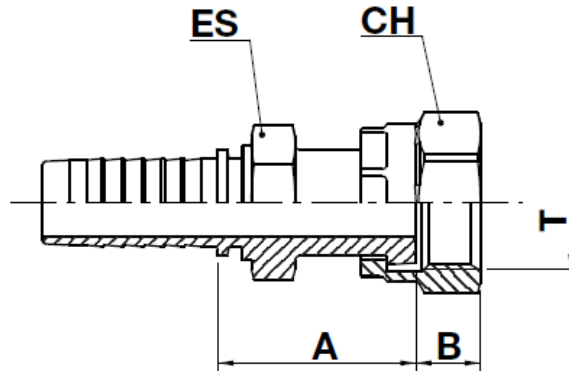

OR13B OR12B**ORFS female swivel**

NO SKIVE / EXTERNAL SKIVE

ISO 8434-3 / SAE J1453

code	ø hose			T	A		B		ES			CH		
	dn	inch	size		mm	in	mm	in	mm	in	↗ in	mm	in	↗ in
OR13B-04-04	6	1/4"	04	9/16"-18	28,0	1,10	8,0	0,31	14,0	0,551	9/16"	17,0	0,669	11/16"
OR13B-04-06	6	1/4"	04	11/16"-16	31,5	1,24	9,5	0,37	17,0	0,669	11/16"	22,0	0,866	7/8"
OR13B-05-06	8	5/16"	05	11/16"-16	32,0	1,26	9,5	0,37	17,0	0,669	11/16"	22,0	0,866	7/8"
OR13B-06-04	10	3/8"	06	9/16"-18	30,5	1,20	8,0	0,31	17,0	0,669	11/16"	17,0	0,669	11/16"
OR13B-06-06	10	3/8"	06	11/16"-16	32,0	1,26	9,5	0,37	17,0	0,669	11/16"	22,0	0,866	7/8"
OR13B-06-08	10	3/8"	06	13/16"-16	36,5	1,44	11,0	0,43	19,0	0,748	3/4"	24,0	0,945	15/16"
OR13B-08-06	12	1/2"	08	11/16"-16	33,5	1,32	9,5	0,37	19,0	0,748	3/4"	22,0	0,866	7/8"
OR13B-08-08	12	1/2"	08	13/16"-16	37,0	1,46	11,0	0,43	19,0	0,748	3/4"	24,0	0,945	15/16"
OR13B-08-10	12	1/2"	08	1"-14	39,0	1,54	13,5	0,53	24,0	0,945	15/16"	30,0	1,181	1.3/16"
OR13B-08-12	12	1/2"	08	1.3/16"-12	47,0	1,85	14,5	0,57	30,0	1,181	1.3/16"	36,0	1,417	1.7/16"
OR13B-10-10	16	5/8"	10	1"-14	39,0	1,54	13,5	0,53	24,0	0,945	15/16"	30,0	1,181	1.3/16"
OR13B-10-12	16	5/8"	10	1.3/16"-12	44,0	1,73	14,5	0,57	30,0	1,181	1.3/16"	36,0	1,417	1.7/16"
OR13B-12-10	19	3/4"	12	1"-14	42,0	1,65	13,5	0,53	27,0	1,063	1.1/16"	30,0	1,181	1.3/16"
OR13B-12-12	19	3/4"	12	1.3/16"-12	44,6	1,76	14,5	0,57	30,0	1,181	1.3/16"	36,0	1,417	1.7/16"
OR13B-12-16	19	3/4"	12	1.7/16"-12	51,5	2,03	14,8	0,58	36,0	1,417	1.7/16"	41,0	1,614	1.5/8"
OR13B-16-12	25	1"	16	1.3/16"-12	51,0	2,01	14,5	0,57	36,0	1,417	1.7/16"	36,0	1,417	1.7/16"
OR13B-16-16	25	1"	16	1.7/16"-12	53,0	2,08	14,8	0,58	36,0	1,417	1.7/16"	41,0	1,614	1.5/8"
OR12B-16-20	25	1"	16	1.11/16"-12	55,0	2,17	14,8	0,58	41,0	1,614	1.5/8"	50,0	1,969	2"
OR12B-20-20	31	1.1/4"	20	1.11/16"-12	56,0	2,20	14,8	0,58	41,0	1,614	1.5/8"	50,0	1,969	2"
OR12B-20-24	31	1.1/4"	20	2"-12	60,0	2,36	14,8	0,58	50,0	1,969	2"	60,0	2,362	2.3/8"
OR12B-24-24	38	1.1/2"	24	2"-12	61,0	2,40	14,8	0,58	50,0	1,969	2"	60,0	2,362	2.3/8"