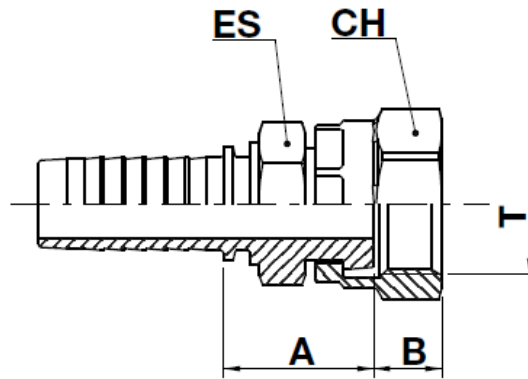

Two piece fittings - Universal series for wire braided and 4 spiral hydraulic hoses

OR11B

ORFS short female swivel

NO SKIVE / EXTERNAL SKIVE

ISO 8434-3 / SAE J1453

code	ø hose			T	A		B		ES			CH		
	dn	inch	size		mm	in	mm	in	mm	in	↗ in	mm	in	↗ in
OR11B-04-04	6	1/4"	04	9/16"-18	22,0	0,87	8,0	0,31	14,0	0,551	9/16"	17,0	0,669	11/16"
OR11B-04-06	6	1/4"	04	11/16"-16	23,5	0,92	9,5	0,37	17,0	0,669	11/16"	22,0	0,866	7/8"
OR11B-06-04	10	3/8"	06	9/16"-18	23,0	0,90	8,0	0,31	17,0	0,669	11/16"	17,0	0,669	11/16"
OR11B-06-06	10	3/8"	06	11/16"-16	23,5	0,92	9,5	0,37	17,0	0,669	11/16"	22,0	0,866	7/8"
OR11B-06-08	10	3/8"	06	13/16"-16	27,0	1,06	11,0	0,43	19,0	0,748	3/4"	24,0	0,945	15/16"
OR11B-08-06	12	1/2"	08	11/16"-16	25,0	0,98	9,5	0,37	19,0	0,748	3/4"	22,0	0,866	7/8"
OR11B-08-08	12	1/2"	08	13/16"-16	27,5	1,08	11,0	0,43	19,0	0,748	3/4"	24,0	0,945	15/16"
OR11B-08-10	12	1/2"	08	1"-14	29,0	1,14	13,5	0,53	24,0	0,945	15/16"	30,0	1,181	1.3/16"
OR11B-10-08	16	5/8"	10	13/16"-16	28,5	1,12	11,0	0,43	24,0	0,945	15/16"	24,0	0,945	15/16"
OR11B-10-10	16	5/8"	10	1"-14	29,0	1,14	13,5	0,53	24,0	0,945	15/16"	30,0	1,181	1.3/16"
OR11B-10-12	16	5/8"	10	1.3/16"-12	31,5	1,24	14,5	0,57	30,0	1,181	1.3/16"	36,0	1,417	1.7/16"
OR11B-12-12	19	3/4"	12	1.3/16"-12	32,0	1,26	14,5	0,57	30,0	1,181	1.3/16"	36,0	1,417	1.7/16"
OR11B-12-16	19	3/4"	12	1.7/16"-12	38,5	1,52	14,8	0,58	36,0	1,417	1.7/16"	41,0	1,614	1.5/8"
OR11B-16-16	25	1"	16	1.7/16"-12	40,0	1,57	14,8	0,58	36,0	1,417	1.7/16"	41,0	1,614	1.5/8"