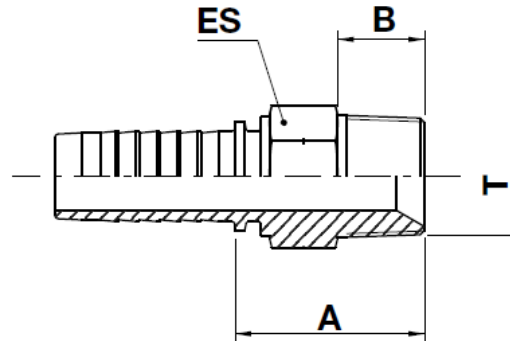

MN10B MNA10B

NPTF male (60° cone seat)

NO SKIVE / EXTERNAL SKIVE

SAE J514

code	ø hose			T	A		B		ES		
	dn	inch	size		mm	in	mm	in	mm	in	in
MN10B-02-02	3	1/8"	02	1/8"-27	20,8	0,82	9,5	0,37	11,11	0,437	7/16"
MN10B-03-02	5	3/16"	03	1/8"-27	20,5	0,81	9,5	0,37	11,11	0,437	7/16"
MN10B-03-04	5	3/16"	03	1/4"-18	25,5	1,00	14,0	0,55	14,0	0,551	9/16"
MN10B-04-02	6	1/4"	04	1/8"-27	22,0	0,87	9,6	0,38	14,0	0,551	9/16"
MN10B-04-04	6	1/4"	04	1/4"-18	26,5	1,04	14,0	0,55	14,0	0,551	9/16"
MN10B-04-06	6	1/4"	04	3/8"-18	28,0	1,10	14,0	0,55	19,0	0,748	3/4"
MN10B-04-08	6	1/4"	04	1/2"-14	33,0	1,30	19,0	0,75	22,0	0,866	7/8"
MN10B-05-04	8	5/16"	05	1/4"-18	26,5	1,04	14,0	0,55	14,0	0,551	9/16"
MN10B-05-06	8	5/16"	05	3/8"-18	28,0	1,10	14,0	0,55	19,0	0,748	3/4"
MN10B-06-04	10	3/8"	06	1/4"-18	26,5	1,04	14,0	0,55	17,0	0,669	11/16"
MN10B-06-06	10	3/8"	06	3/8"-18	28,0	1,10	14,0	0,55	19,0	0,748	3/4"
MN10B-06-08	10	3/8"	06	1/2"-14	33,0	1,30	19,0	0,75	22,0	0,866	7/8"
MN10B-08-04	12	1/2"	08	1/4"-18	28,5	1,12	14,0	0,55	22,0	0,866	7/8"
MN10B-08-06	12	1/2"	08	3/8"-18	28,5	1,12	14,0	0,55	19,0	0,748	3/4"
MN10B-08-08	12	1/2"	08	1/2"-14	33,5	1,32	19,0	0,75	22,0	0,866	7/8"
MN10B-08-12	12	1/2"	08	3/4"-14	34,0	1,34	19,0	0,75	27,0	1,063	1.1/16"
MN10B-10-08	16	5/8"	10	1/2"-14	33,5	1,32	19,0	0,75	24,0	0,945	15/16"
MN10B-10-12	16	5/8"	10	3/4"-14	41,0	1,61	19,0	0,75	27,0	1,063	1.1/16"
MN10B-12-08	19	3/4"	12	1/2"-14	34,5	1,36	19,0	0,75	27,0	1,063	1.1/16"