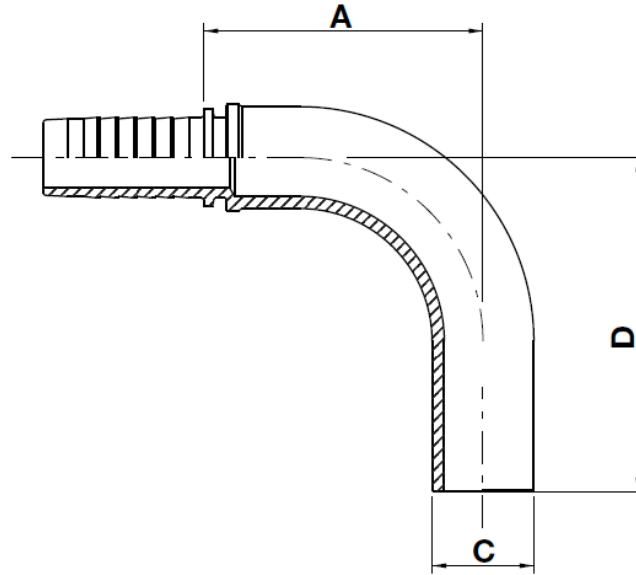

SM90B

Metric standpipe - 90° elbow

NO SKIVE / EXTERNAL SKIVE

ISO 8434-1 / (DIN 2353)

code	ø hose			C		A		D	
	dn	inch	size	mm	in	mm	in	mm	in
SM90B-03-06	5	3/16"	03	6,0	0,24	33,3	1,31	40,0	1,57
SM90B-04-06	6	1/4"	04	6,0	0,24	26,0	1,02	38,5	1,52
SM90B-04-08	6	1/4"	04	8,0	0,31	26,0	1,02	40,0	1,57
SM90B-04-10	6	1/4"	04	10,0	0,39	29,5	1,16	45,5	1,79
SM90B-05-10	8	5/16"	05	10,0	0,39	36,0	1,42	39,0	1,54
SM90B-06-10	10	3/8"	06	10,0	0,39	37,0	1,46	50,0	1,97
SM90B-06-12	10	3/8"	06	12,0	0,47	32,5	1,28	47,0	1,85
SM90B-08-15	12	1/2"	08	15,0	0,59	38,0	1,50	50,0	1,97
SM90B-08-16	12	1/2"	08	16,0	0,63	38,0	1,50	55,0	2,17
SM90B-10-18	16	5/8"	10	18,0	0,71	58,5	2,30	63,0	2,48
SM90B-10-20	16	5/8"	10	20,0	0,79	59,5	2,34	68,0	2,68
SM90B-12-20	19	3/4"	12	20,0	0,79	55,5	2,19	77,0	3,03
SM90B-12-22	19	3/4"	12	22,0	0,87	60,5	2,38	73,5	2,89
SM90B-12-25	19	3/4"	12	25,0	0,98	68,5	2,70	82,0	3,23
SM90B-16-25	25	1"	16	25,0	0,98	68,5	2,70	89,0	3,50
SM90B-16-28	25	1"	16	28,0	1,10	68,0	2,68	89,0	3,50