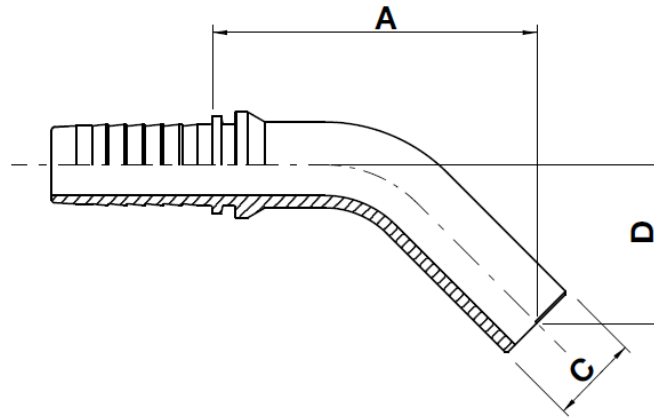

SM40B

Metric standpipe - 45° elbow

NO SKIVE / EXTERNAL SKIVE

ISO 8434-1 / (DIN 2353)

| code | ø hose | | | C | | A | | D | |
|-------------|--------|-------|------|------|------|------|------|------|------|
| | dn | inch | size | mm | in | mm | in | mm | in |
| SM40B-04-06 | 6 | 1/4" | 04 | 6,0 | 0,24 | 45,0 | 1,77 | 22,0 | 0,87 |
| SM40B-04-08 | 6 | 1/4" | 04 | 8,0 | 0,31 | 41,5 | 1,63 | 23,3 | 0,92 |
| SM40B-04-10 | 6 | 1/4" | 04 | 10,0 | 0,39 | 58,0 | 2,28 | 25,8 | 1,02 |
| SM40B-05-10 | 8 | 5/16" | 05 | 10,0 | 0,39 | 57,0 | 2,24 | 24,5 | 0,96 |
| SM40B-05-12 | 8 | 5/16" | 05 | 12,0 | 0,47 | 56,0 | 2,20 | 29,0 | 1,14 |
| SM40B-06-10 | 10 | 3/8" | 06 | 10,0 | 0,39 | 45,5 | 1,79 | 22,0 | 0,87 |
| SM40B-06-14 | 10 | 3/8" | 06 | 14,0 | 0,55 | 56,0 | 2,20 | 29,0 | 1,14 |
| SM40B-08-15 | 12 | 1/2" | 08 | 15,0 | 0,59 | 60,5 | 2,38 | 28,0 | 1,10 |
| SM40B-08-16 | 12 | 1/2" | 08 | 16,0 | 0,63 | 53,0 | 2,09 | 34,0 | 1,34 |
| SM40B-10-18 | 16 | 5/8" | 10 | 18,0 | 0,71 | 72,0 | 2,83 | 35,4 | 1,39 |
| SM40B-10-20 | 16 | 5/8" | 10 | 20,0 | 0,79 | 87,9 | 3,46 | 46,0 | 1,81 |
| SM40B-12-22 | 19 | 3/4" | 12 | 22,0 | 0,87 | 79,5 | 3,13 | 38,7 | 1,52 |
| SM40B-12-25 | 19 | 3/4" | 12 | 25,0 | 0,98 | 88,5 | 3,48 | 47,0 | 1,85 |
| SM40B-16-28 | 25 | 1" | 16 | 28,0 | 1,10 | 95,0 | 3,74 | 45,5 | 1,79 |
| SM40B-16-30 | 25 | 1" | 16 | 30,0 | 1,18 | 96,0 | 3,78 | 47,2 | 1,86 |