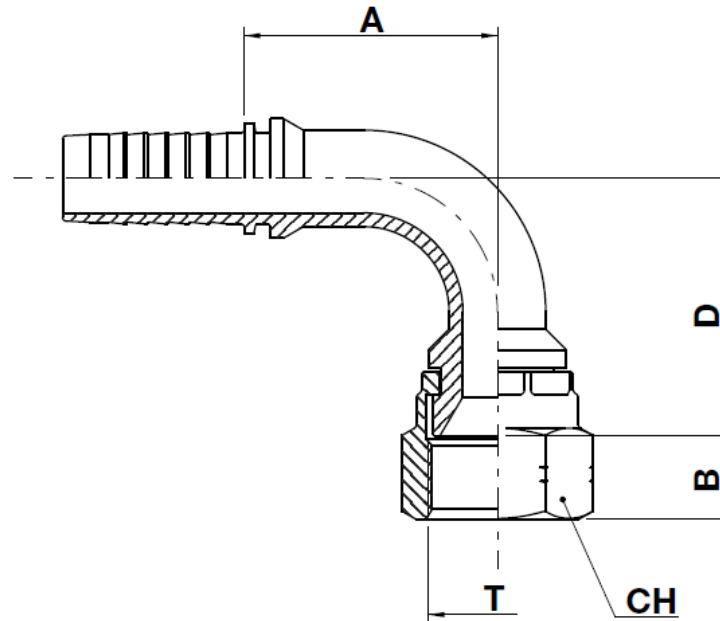

FK91B

Japanese "KOM" style termination female swivel 60° cone - 90° elbow

NO SKIVE / EXTERNAL SKIVE

code	ø hose			T	A		B		D		CH		
	dn	inch	size		mm	in	mm	in	mm	in	mm	in	↗ in
FK91B-04-14	6	1/4"	04	M14X1,5	29,0	1,14	10,0	0,39	31,5	1,24	19,0	0,748	3/4"
FK91B-04-16	6	1/4"	04	M16X1,5	29,5	1,16	9,30	0,37	37,0	1,46	22,0	0,866	7/8"
FK91B-06-18	10	3/8"	06	M18X1,5	35,5	1,40	11,5	0,45	38,0	1,50	24,0	0,945	15/16"
FK91B-08-22	12	1/2"	08	M22X1,5	47,5	1,87	14,0	0,55	43,0	1,69	27,0	1,063	1.1/16"
FK91B-10-24	16	5/8"	10	M24X1,5	55,5	2,19	15,1	0,59	55,0	2,17	32,0	1,260	1.1/4"
FK91B-12-30	19	3/4"	12	M30X1,5	55,0	2,17	18,3	0,72	56,0	2,20	36,0	1,417	1.7/16"