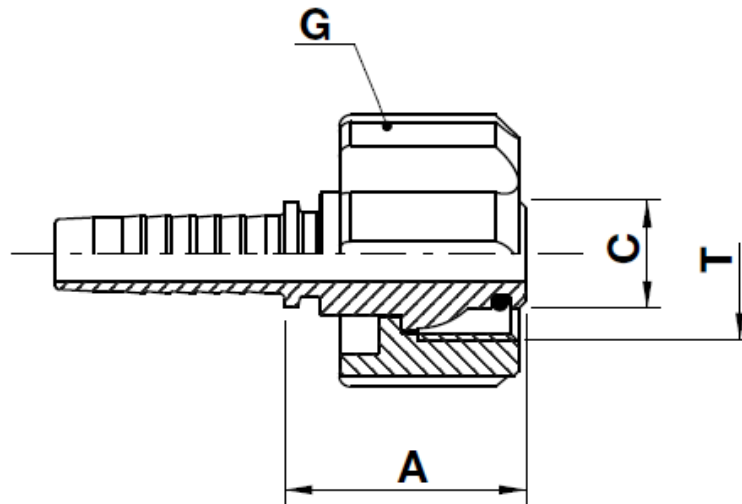

KW15B

Jet wash female swivel “K” type

NO SKIVE / EXTERNAL SKIVE

code	ø hose			T	A		C		G	
	dn	inch	size		mm	in	mm	in	mm	in
KW15B-04-22	6	1/4"	04	M22X1,5	31,0	1,22	14,0	0,55	36,0	1,42
KW15B-05-22	8	5/16"	05	M22X1,5	31,0	1,22	14,0	0,55	36,0	1,42
KW15B-06-22	10	3/8"	06	M22X1,5	31,0	1,22	14,0	0,55	36,0	1,42