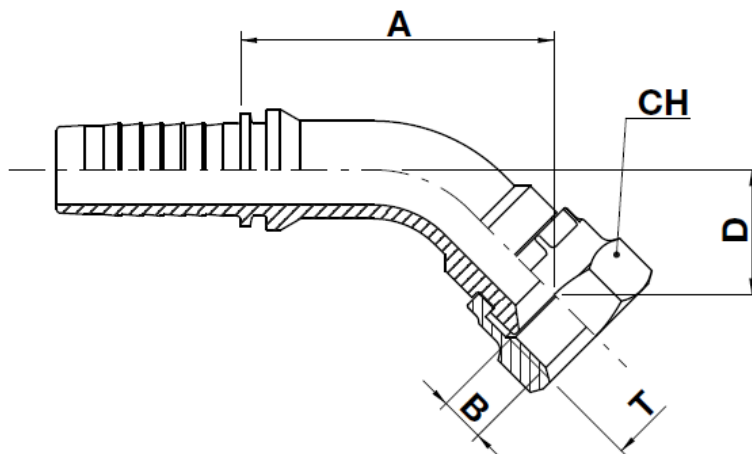

FJ41B FJ46B FJ43B FJ42B

JIC 37° female swivel - 45° elbow

NO SKIVE / EXTERNAL SKIVE

ISO 8434-2 / SAE J514

code	ø hose			T	A		B		D		CH		
	dn	inch	size		mm	in	mm	in	mm	in	mm	in	↻ in
FJ41B-03-04	5	3/16"	03	7/16"-20	35,3	1,39	8,7	0,34	14,1	0,55	14,0	0,551	9/16"
FJ41B-04-04	6	1/4"	04	7/16"-20	32,0	1,26	8,7	0,34	11,1	0,44	14,0	0,551	9/16"
FJ41B-04-05	6	1/4"	04	1/2"-20	34,5	1,36	9,5	0,37	14,8	0,58	17,0	0,669	11/16"
FJ43B-04-06	6	1/4"	04	9/16"-18	33,1	1,30	9,5	0,37	13,4	0,53	19,0	0,748	3/4"
FJ46B-04-06	6	1/4"	04	9/16"-18	33,1	1,30	9,5	0,37	13,4	0,53	17,46	0,687	11/16"
FJ41B-05-05	8	5/16"	05	1/2"-20	38,5	1,51	9,5	0,37	14,8	0,59	17,0	0,669	11/16"
FJ41B-05-06	8	5/16"	05	9/16"-18	30,9	1,22	9,5	0,37	12,1	0,48	19,0	0,748	3/4"
FJ46B-05-06	8	5/16"	05	9/16"-18	30,9	1,22	9,5	0,37	12,1	0,48	17,46	0,687	11/16"
FJ41B-06-05	10	3/8"	06	1/2"-20	38,5	1,51	9,5	0,37	14,8	0,59	17,0	0,669	11/16"
FJ41B-06-06	10	3/8"	06	9/16"-18	33,9	1,33	9,5	0,37	12,1	0,48	19,0	0,748	3/4"
FJ46B-06-06	10	3/8"	06	9/16"-18	33,9	1,33	9,5	0,37	12,1	0,48	17,46	0,687	11/16"
FJ43B-06-08	10	3/8"	06	3/4"-16	42,5	1,67	10,7	0,42	15,0	0,59	22,0	0,866	7/8"
FJ43B-06-10	10	3/8"	06	7/8"-14	50,5	1,99	12,5	0,49	19,4	0,76	27,0	1,063	1.1/16"
FJ41B-08-08	12	1/2"	08	3/4"-16	40,7	1,60	10,7	0,42	13,8	0,54	22,0	0,866	7/8"
FJ43B-08-10	12	1/2"	08	7/8"-14	44,0	1,73	12,5	0,49	16,0	0,63	27,0	1,063	1.1/16"
FJ41B-08-12	12	1/2"	08	1.1/16"-12	60,5	2,38	14,3	0,56	21,0	0,83	32,0	1,260	1.1/4"
FJ41B-10-10	16	5/8"	10	7/8"-14	54,0	2,13	12,7	0,50	16,0	0,63	27,0	1,063	1.1/16"
FJ41B-10-12	16	5/8"	10	1.1/16"-12	60,5	2,38	14,3	0,56	21,0	0,83	32,0	1,260	1.1/4"
FJ41B-12-12	19	3/4"	12	1.1/16"-12	64,5	2,54	14,3	0,56	21,0	0,83	32,0	1,260	1.1/4"