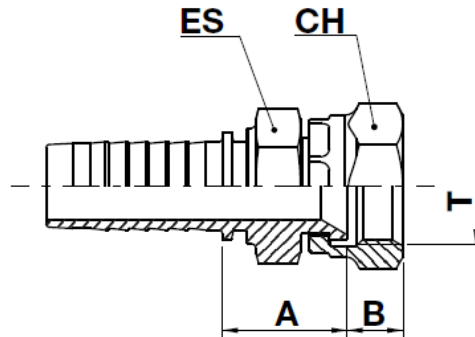

# FT11B

JIS female swivel japanese "T" style termination 60° cone

NO SKIVE / EXTERNAL SKIVE

code	ø hose			T	A		B		ES			CH		
	dn	inch	size		mm	in	mm	in	mm	in	 in	mm	in	 in
FT11B-04-04	6	1/4"	04	1/4"-19	21,0	0,83	8,0	0,31	19,0	0,748	3/4"	19,0	0,748	3/4"
FT11B-06-06	10	3/8"	06	3/8"-19	22,0	0,87	9,5	0,37	19,0	0,748	3/4"	22,0	0,866	7/8"
FT11B-08-08	12	1/2"	08	1/2"-14	25,0	0,98	11,0	0,43	22,0	0,866	7/8"	27,0	1,063	1.1/16"
FT11B-10-10	16	5/8"	10	5/8"-14	28,5	1,12	9,5	0,37	24,0	0,945	15/16"	27,0	1,063	1.1/16"
FT11B-12-12	19	3/4"	12	3/4"-14	28,0	1,10	12,5	0,49	30,0	1,181	1.3/16"	32,0	1,260	1.1/4"
FT11B-16-16	25	1"	16	1"-11	33,0	1,30	14,0	0,55	32,0	1,260	1.1/4"	38,0	1,496	1.1/2"