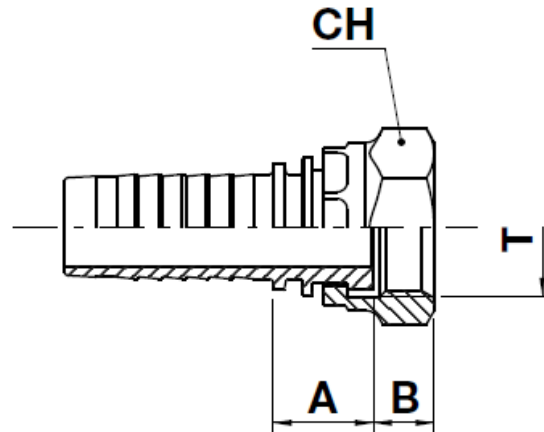

FP11B

BSP flat face female swivel

NO SKIVE / EXTERNAL SKIVE

code	ø hose			T	A		B		CH		
	dn	inch	size		mm	in	mm	in	mm	in	↗ in
FP11B-06-06	10	3/8"	06	3/8"-19	15,5	0,61	9,0	0,35	22,0	0,866	7/8"
FP11B-06-08	10	3/8"	06	1/2"-14	16,0	0,63	10,5	0,41	27,0	1,063	1.1/16"
FP11B-08-08	12	1/2"	08	1/2"-14	16,5	0,65	10,5	0,41	27,0	1,063	1.1/16"
FP11B-08-12	12	1/2"	08	3/4"-14	21,5	0,85	11,5	0,45	32,0	1,260	1.1/4"
FP11B-12-12	19	3/4"	12	3/4"-14	26,0	1,02	11,5	0,45	32,0	1,260	1.1/4"