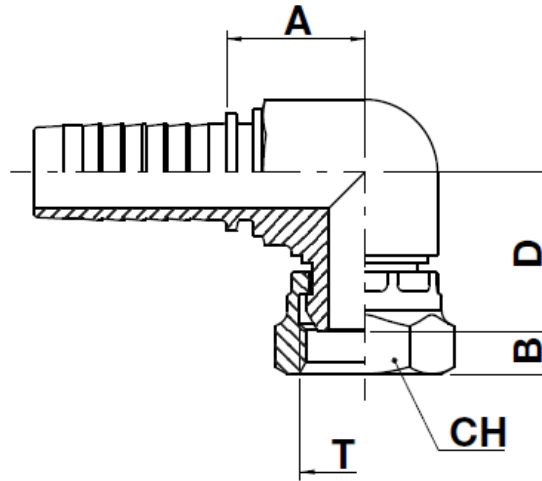

KM91B

BSP female swivel 60° cone - 90° compact elbow

NO SKIVE / EXTERNAL SKIVE

ISO 8434-6 / BS 5200

code	ø hose			T	A		B		D		CH		
	dn	inch	size		mm	in	mm	in	mm	in	mm	in	↻ in
KM91B-04-04	6	1/4"	04	1/4"-19	18,5	0,73	6,5	0,26	22,6	0,89	19,0	0,748	3/4"
KM91B-06-06	10	3/8"	06	3/8"-19	21,5	0,85	6,5	0,26	25,5	1,00	22,0	0,866	7/8"
KM91B-08-08	12	1/2"	08	1/2"-14	25,0	0,98	9,0	0,35	28,5	1,12	27,0	1,063	1.1/16"
KM91B-10-10	16	5/8"	10	5/8"-14	27,0	1,06	9,0	0,35	27,5	1,08	30,0	1,181	1.1/8"
KM91B-12-12	19	3/4"	12	3/4"-14	28,5	1,12	8,7	0,34	32,8	1,29	32,0	1,260	1.1/4"
KM91B-16-16	25	1"	16	1"-11	34,0	1,34	10,5	0,41	37,5	1,48	41,0	1,614	1.1/2"