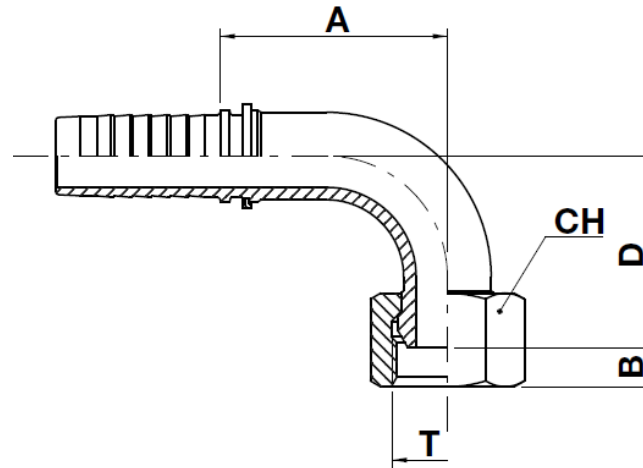

# FB93B

FB91B FB92B

## BSP female swivel 60° cone - 90° elbow

NO SKIVE / EXTERNAL SKIVE

ISO 8434-6 / BS 5200

code	ø hose			T	A		B		D		CH		
	dn	inch	size		mm	in	mm	in	mm	in	mm	in	↗ in
FB91B-03-02	5	3/16"	03	1/8"-28	27,5	1,08	5,5	0,22	28,5	1,12	14,0	0,551	9/16"
FB91B-04-02	6	1/4"	04	1/8"-28	31,5	1,24	5,5	0,22	28,5	1,12	14,0	0,551	9/16"
FB91B-04-04	6	1/4"	04	1/4"-19	25,5	1,00	4,2	0,17	29,0	1,14	19,0	0,748	3/4"
FB93B-04-04	6	1/4"	04	1/4"-19	27,6	1,09	4,2	0,17	27,5	1,08	19,0	0,748	3/4"
FB93B-04-06	6	1/4"	04	3/8"-19	28,0	1,10	6,0	0,24	29,5	1,16	22,0	0,866	7/8"
FB93B-05-06	8	5/16"	05	3/8"-19	32,5	1,28	6,0	0,24	30,0	1,18	22,0	0,866	7/8"
FB91B-06-06	10	3/8"	06	3/8"-19	31,5	1,24	6,0	0,24	33,5	1,32	22,0	0,866	7/8"
FB93B-06-06	10	3/8"	06	3/8"-19	31,5	1,24	6,0	0,24	29,5	1,16	22,0	0,866	7/8"
FB93B-06-08	10	3/8"	06	1/2"-14	30,3	1,19	6,5	0,26	31,2	1,23	27,0	1,063	1.1/16"
FB91B-08-08	12	1/2"	08	1/2"-14	38,5	1,52	7,0	0,28	40,5	1,59	27,0	1,063	1.1/16"
FB93B-08-08	12	1/2"	08	1/2"-14	37,2	1,47	6,5	0,26	36,0	1,42	27,0	1,063	1.1/16"
FB91B-08-10	12	1/2"	08	5/8"-14	45,0	1,77	9,5	0,37	42,3	1,65	30,0	1,181	1.3/16"
FB91B-10-10	16	5/8"	10	5/8"-14	54,0	2,13	9,5	0,37	50,0	1,97	30,0	1,181	1.3/16"
FB91B-10-12	16	5/8"	10	3/4"-14	54,0	2,13	8,7	0,34	55,0	2,17	32,0	1,260	1.1/4"
FB91B-12-12	19	3/4"	12	3/4"-14	55,5	2,19	8,7	0,34	55,0	2,17	32,0	1,260	1.1/4"
FB92B-12-16	19	3/4"	12	1"-11	60,5	2,38	10,5	0,41	64,0	2,52	38,0	1,496	1.1/2"
FB91B-16-12	25	1"	16	3/4"-14	62,5	2,46	8,7	0,34	55,0	2,17	32,0	1,260	1.1/4"
FB92B-16-16	25	1"	16	1"-11	72,0	2,83	10,5	0,41	71,0	2,80	38,0	1,496	1.1/2"
FB92B-16-20	25	1"	16	1.1/4"-11	79,5	3,13	10,0	0,39	83,0	3,27	50,0	1,969	2"