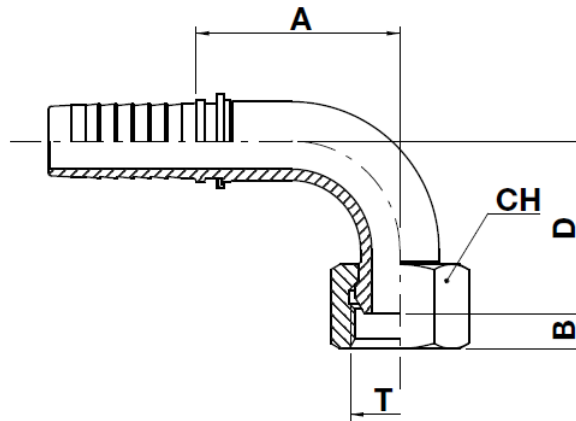

Two piece fittings - Universal series for wire braided and 4 spiral hydraulic hoses

# FB93B

FB91B FB92B

BSP female swivel 60° cone - 90° elbow

NO SKIVE / EXTERNAL SKIVE

ISO 8434-6 / BS 5200

code	ø hose			T	A		B		D		CH		
	dn	inch	size		mm	in	mm	in	mm	in	mm	in	↗ in
FB92B-20-20	31	1.1/4"	20	1.1/4"-11	85,5	3,37	10,0	0,39	77,0	3,03	50,0	1,969	2"
FB92B-24-24	38	1.1/2"	24	1.1/2"-11	102,0	4,02	12,0	0,47	100,0	3,94	55,0	2,165	2.3/16"
FB92B-32-32	51	2"	32	2"-11	132,0	5,20	16,0	0,63	128,0	5,04	70,0	2,756	2.3/4"