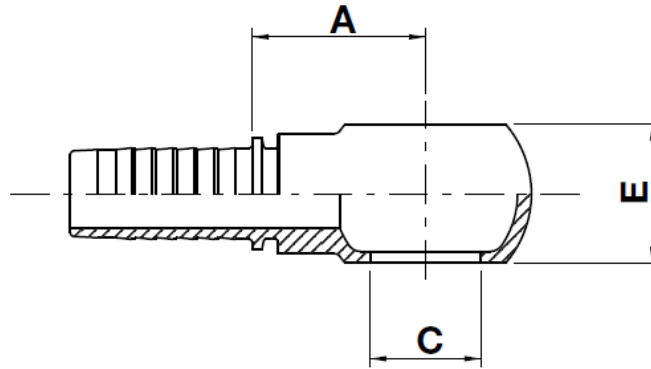

BB10B

BSP banjo

NO SKIVE / EXTERNAL SKIVE

code	ø hose			T	A		C		E	
	dn	inch	size		mm	in	mm	in	mm	in
BB10B-04-02	6	1/4"	04	1/8"-28	22,0	0,87	10,2	0,40	10,0	0,39
BB10B-04-04	6	1/4"	04	1/4"-19	22,0	0,87	13,3	0,52	14,0	0,55
BB10B-04-06	6	1/4"	04	3/8"-19	23,0	0,91	16,8	0,66	18,0	0,71
BB10B-05-06	8	5/16"	05	3/8"-19	23,0	0,91	16,8	0,66	18,0	0,71
BB10B-06-06	10	3/8"	06	3/8"-19	24,0	0,94	16,8	0,66	18,0	0,71
BB10B-06-08	10	3/8"	06	1/2"-14	26,0	1,02	21,0	0,83	22,0	0,87
BB10B-08-08	12	1/2"	08	1/2"-14	27,0	1,06	21,0	0,83	22,0	0,87
BB10B-10-10	16	5/8"	10	5/8"-14	28,0	1,10	23,1	0,91	24,0	0,94
BB10B-12-12	19	3/4"	12	3/4"-14	36,5	1,44	26,5	1,04	29,0	1,14
BB10B-16-16	25	1"	16	1"-11	44,5	1,75	33,5	0,41	37,0	1,46