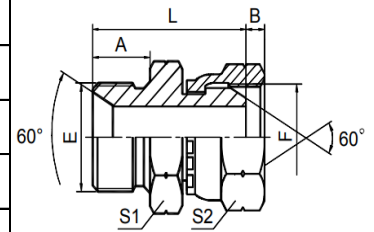

BSP Male - BSP Female Swivel Straight

AS-2023SS-0204	BSPM-02 X BSPFS-04 STRAIGHT ADAPTOR
AS-2023SS-0404	BSPM-04 X BSPFS-04 STRAIGHT ADAPTOR
AS-2023SS-0406	BSPM-04 X BSPFS-06 STRAIGHT ADAPTOR
AS-2023SS-0606	BSPM-06 X BSPFS-06 STRAIGHT ADAPTOR
AS-2023SS-0808	BSPM-08 X BSPFS-08 STRAIGHT ADAPTOR
AS-2023SS-1212	BSPM-12 X BSPFS-12 STRAIGHT ADAPTOR
AS-2023SS-1616	BSPM-16 X BSPFS-16 STRAIGHT ADAPTOR
AS-2023SS-2020	BSPM-20 X BSPFS-20 STRAIGHT ADAPTOR