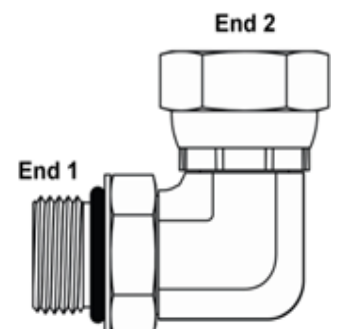

NPT Female Swivel - SAE Male 90° Elbow

AS-1351E9-0404	NPTFS-04 X SAEM-04 ELBOW 90°
AS-1351E9-0406	NPTFS-04 X SAEM-06 ELBOW 90°
AS-1351E9-0604	NPTFS-06 X SAEM-04 ELBOW 90°
AS-1351E9-0606	NPTFS-06 X SAEM-06 ELBOW 90°
AS-1351E9-0608	NPTFS-06 X SAEM-08 ELBOW 90°
AS-1351E9-0610	NPTFS-06 X SAEM-10 ELBOW 90°
AS-1351E9-0806	NPTFS-08 X SAEM-06 ELBOW 90°
AS-1351E9-0808	NPTFS-08 X SAEM-08 ELBOW 90°