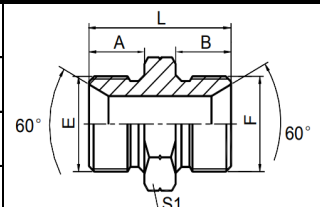

BSP Male - BSP Male

AS-2020SS-0202	BSPM-02 X BSPM-02 STRAIGHT ADAPTOR
AS-2020SS-0204	BSPM-02 X BSPM-04 STRAIGHT ADAPTOR
AS-2020SS-0404	BSPM-04 X BSPM-04 STRAIGHT ADAPTOR
AS-2020SS-0406	BSPM-04 X BSPM-06 STRAIGHT ADAPTOR
AS-2020SS-0408	BSPM-04 X BSPM-08 STRAIGHT ADAPTOR