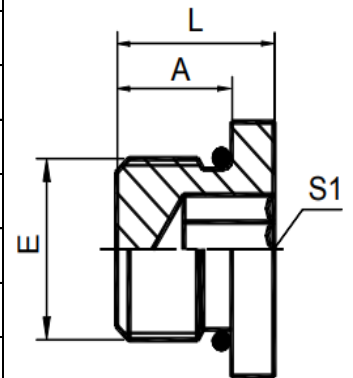

SAE Male Hollow Hex Plug

AS-0051PI-0002	SAEM-02 IN HEX PLUG (5/16-24)
AS-0051PI-0003	SAEM-03 IN HEX PLUG (3/8-24)
AS-0051PI-0004	SAEM-04 IN HEX PLUG (7/16-20)
AS-0051PI-0005	SAEM-05 IN HEX PLUG (1/2-20)
AS-0051PI-0006	SAEM-06 IN HEX PLUG (9/16-18)
AS-0051PI-0008	SAEM-08 IN HEX PLUG (3/4-16)
AS-0051PI-0010	SAEM-10 IN HEX PLUG (7/8-14)
AS-0051PI-0012	SAEM-12 IN HEX PLUG (1 1/16-12)
AS-0051PI-0014	SAEM-14 IN HEX PLUG (1 3/16-12)
AS-0051PI-0016	SAEM-16 IN HEX PLUG (1 5/16-12)
AS-0051PI-0020	SAEM-20 IN HEX PLUG (1 5/8-12)
AS-0051PI-0024	SAEM-24 IN HEX PLUG (1 7/8-12)