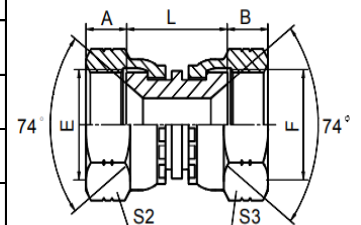

JIC Female Swivel - JIC Female Swivel Straight

AS-3333SS-0606	3/8 JICFS X 3/8 JICFS ADAPTER STRAIGHT
AS-3333SS-0808	1/2 JICFS X 1/2 JICFS ADAPTER STRAIGHT
AS-3333SS-1010	5/8 JICFS X 5/8 JICFS ADAPTER STRAIGHT
AS-3333SS-1212	3/4 JICFS X 3/4 JICFS ADAPTER STRAIGHT
AS-3333SS-1616	1 JICFS X 1 JICFS ADAPTER STRAIGHT