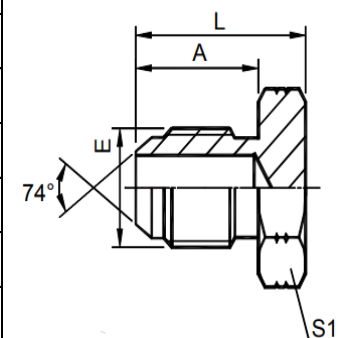

JIC Hex Head Plug

AS-0030PH-0002	JICM-02 HEX HEAD PLUG (5/16-24)
AS-0030PH-0003	JICM-03 HEX HEAD PLUG (3/8-24)
AS-0030PH-0004	JICM-04 HEX HEAD PLUG (7/16-20)
AS-0030PH-0005	JICM-05 HEX HEAD PLUG (1/2-20)
AS-0030PH-0006	JICM-06 HEX HEAD PLUG (9/16-18)
AS-0030PH-0008	JICM-08 HEX HEAD PLUG (3/4-16)
AS-0030PH-0010	JICM-10 HEX HEAD PLUG (7/8-14)
AS-0030PH-0012	JICM-12 HEX HEAD PLUG (1 1/16-12)
AS-0030PH-0014	JICM-14 HEX HEAD PLUG (1 3/16-12)
AS-0030PH-0016	JICM-16 HEX HEAD PLUG (1 5/16-12)
AS-0030PH-0020	JICM-20 HEX HEAD PLUG (1 5/8-12)
AS-0030PH-0024	JICM-24 HEX HEAD PLUG (1 7/8-12)
AS-0030PH-0032	JICM-32 HEX HEAD PLUG (2 1/2-12)