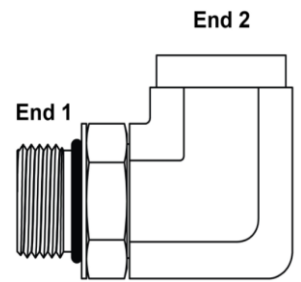

NPT Female - SAE Male 90° Elbow

AS-1251E9-0608	NPTF-06 X SAEM-08 ELBOW 90°
AS-1251E9-0810	NPTF-08 X SAEM-10 ELBOW 90°
AS-1251E9-1212	NPTF-12 X SAEM-12 ELBOW 90°
AS-1251E9-1616	NPTF-16 X SAEM-16 ELBOW 90°