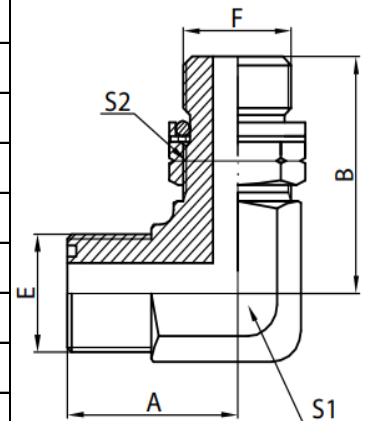

BSP Male - ORFS Male 90° Elbow

AS-2141E9-0404	1/4 BSPM X 1/4 ORFS MALE 90°
AS-2141E9-0406	1/4 BSPM X 3/8 ORFS MALE 90°
AS-2141E9-0604	3/8 BSPM X 1/4 ORFS MALE 90°
AS-2141E9-0606	3/8 BSPM X 3/8 ORFS MALE 90°
AS-2141E9-0608	3/8 BSPM X 1/2 ORFS MALE 90°
AS-2141E9-0806	1/2 BSPM X 3/8 ORFS MALE 90°
AS-2141E9-0808	1/2 BSPM X 1/2 ORFS MALE 90°
AS-2141E9-0810	1/2 BSPM X 5/8 ORFS MALE 90°
AS-2141E9-0812	1/2 BSPM X 3/4 ORFS MALE 90°
AS-2141E9-1616	1 BSPM X 1 ORFS MALE 90°