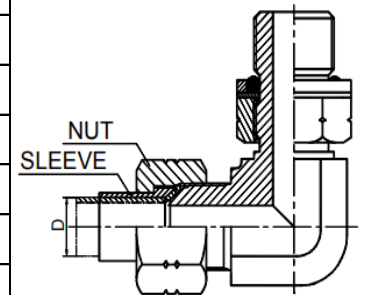

BSP Male ED - JIC Male 90° Elbow

AS-2130E9-0204	BSPM-02ED X JICM-04 ELBOW 90° ADAPTOR
AS-2130E9-0404	BSPM-04ED X JICM-04 ELBOW 90° ADAPTOR
AS-2130E9-0405	BSPM-04ED X JICM-05 ELBOW 90° ADAPTOR
AS-2130E9-0406	BSPM-04ED X JICM-06 ELBOW 90° ADAPTOR
AS-2130E9-0408	BSPM-04ED X JICM-08 ELBOW 90° ADAPTOR
AS-2130E9-0604	BSPM-06ED X JICM-04 ELBOW 90° ADAPTOR
AS-2130E9-0606	BSPM-06ED X JICM-06 ELBOW 90° ADAPTOR
AS-2130E9-0608	BSPM-06ED X JICM-08 ELBOW 90° ADAPTOR
AS-2130E9-0610	BSPM-06ED X JICM-10 ELBOW 90° ADAPTOR
AS-2130E9-0806	BSPM-08ED X JICM-06 ELBOW 90° ADAPTOR
AS-2130E9-0808	BSPM-08ED X JICM-08 ELBOW 90° ADAPTOR
AS-2130E9-0810	BSPM-08ED X JICM-10 ELBOW 90° ADAPTOR
AS-2130E9-0812	BSPM-08ED X JICM-12 ELBOW 90° ADAPTOR
AS-2130E9-1208	BSPM-12ED X JICM-08 ELBOW 90° ADAPTOR
AS-2130E9-1210	BSPM-12ED X JICM-10 ELBOW 90° ADAPTOR
AS-2130E9-1212	BSPM-12ED X JICM-12 ELBOW 90° ADAPTOR
AS-2130E9-1216	BSPM-12ED X JICM-16 ELBOW 90° ADAPTOR
AS-2130E9-1612	BSPM-16ED X JICM-12 ELBOW 90° ADAPTOR
AS-2130E9-1616	BSPM-16ED X JICM-16 ELBOW 90° ADAPTOR
AS-2130E9-1620	BSPM-16ED X JICM-20 ELBOW 90° ADAPTOR
AS-2130E9-2020	BSPM-20ED X JICM-20 ELBOW 90° ADAPTOR
AS-2130E9-2424	BSPM-24ED X JICM-24 ELBOW 90° ADAPTOR