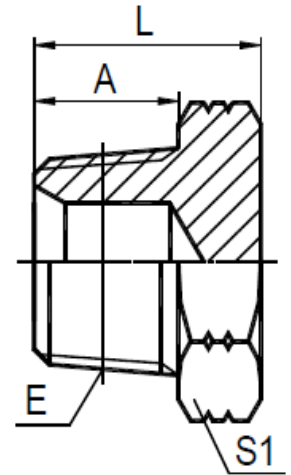

Steel Adaptors

NPT Hex Head Plug

AS-0010PH-0002	NPTM-02 HEX HEAD PLUG
AS-0010PH-0004	NPTM-04 HEX HEAD PLUG
AS-0010PH-0006	NPTM-06 HEX HEAD PLUG
AS-0010PH-0008	NPTM-08 HEX HEAD PLUG
AS-0010PH-0012	NPTM-12 HEX HEAD PLUG
AS-0010PH-0016	NPTM-16 HEX HEAD PLUG
AS-0010PH-0020	NPTM-20 HEX HEAD PLUG
AS-0010PH-0024	NPTM-24 HEX HEAD PLUG
AS-0010PH-0032	NPTM-32 HEX HEAD PLUG