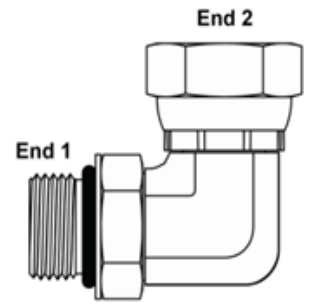

AS-1351E9-0810	NPTFS-08 X SAEM-10 ELBOW 90°
AS-1351E9-0812	NPTFS-08 X SAEM-12 ELBOW 90°
AS-1351E9-1208	NPTFS-12 X SAEM-08 ELBOW 90°
AS-1351E9-1210	NPTFS-12 X SAEM-10 ELBOW 90°
AS-1351E9-1212	NPTFS-12 X SAEM-12 ELBOW 90°
AS-1351E9-1616	NPTFS-16 X SAEM-16 ELBOW 90°
AS-1351E9-2020	NPTFS-20 X SAEM-20 ELBOW 90°