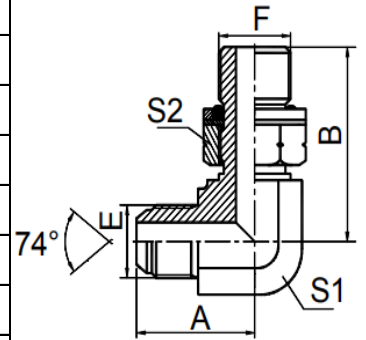

BSP Male ED - JIC Male 90° Elbow

AS-2130E9-0204	BSPM-02ED X JICM-04 ELBOW 90° ADAPTOR
AS-2130E9-0404	BSPM-04ED X JICM-04 ELBOW 90° ADAPTOR
AS-2130E9-0405	BSPM-04ED X JICM-05 ELBOW 90° ADAPTOR
AS-2130E9-0406	BSPM-04ED X JICM-06 ELBOW 90° ADAPTOR
AS-2130E9-0408	BSPM-04ED X JICM-08 ELBOW 90° ADAPTOR
AS-2130E9-0604	BSPM-06ED X JICM-04 ELBOW 90° ADAPTOR
AS-2130E9-0606	BSPM-06ED X JICM-06 ELBOW 90° ADAPTOR
AS-2130E9-0608	BSPM-06ED X JICM-08 ELBOW 90° ADAPTOR
AS-2130E9-0610	BSPM-06ED X JICM-10 ELBOW 90° ADAPTOR
AS-2130E9-0806	BSPM-08ED X JICM-06 ELBOW 90° ADAPTOR
AS-2130E9-0808	BSPM-08ED X JICM-08 ELBOW 90° ADAPTOR
AS-2130E9-0810	BSPM-08ED X JICM-10 ELBOW 90° ADAPTOR
AS-2130E9-0812	BSPM-08ED X JICM-12 ELBOW 90° ADAPTOR
AS-2130E9-1208	BSPM-12ED X JICM-08 ELBOW 90° ADAPTOR
AS-2130E9-1210	BSPM-12ED X JICM-10 ELBOW 90° ADAPTOR
AS-2130E9-1212	BSPM-12ED X JICM-12 ELBOW 90° ADAPTOR
AS-2130E9-1216	BSPM-12ED X JICM-16 ELBOW 90° ADAPTOR
AS-2130E9-1612	BSPM-16ED X JICM-12 ELBOW 90° ADAPTOR
AS-2130E9-1616	BSPM-16ED X JICM-16 ELBOW 90° ADAPTOR
AS-2130E9-1620	BSPM-16ED X JICM-20 ELBOW 90° ADAPTOR
AS-2130E9-2020	BSPM-20ED X JICM-20 ELBOW 90° ADAPTOR
AS-2130E9-2424	BSPM-24ED X JICM-24 ELBOW 90° ADAPTOR