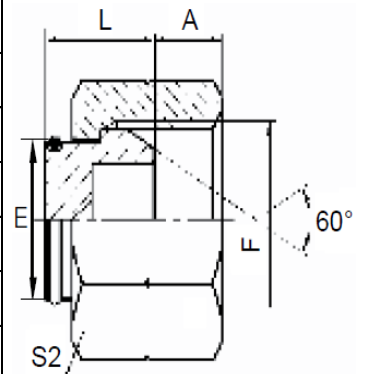

BSP Female Swivel Blank-Off Cap

AS-0023PC-0002	BSPF-02 CAP
AS-0023PC-0004	BSPF-04 CAP
AS-0023PC-0006	BSPF-06 CAP
AS-0023PC-0008	BSPF-08 CAP
AS-0023PC-0010	BSPF-10 CAP
AS-0023PC-0012	BSPF-12 CAP
AS-0023PC-0016	BSPF-16 CAP
AS-0023PC-0020	BSPF-20 CAP
AS-0023PC-0024	BSPF-24 CAP