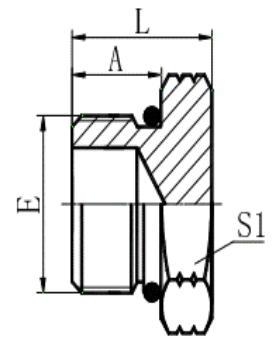

AS-0051PH-0010	SAEM-10 HEX HEAD PLUG (7/8-14)
AS-0051PH-0012	SAEM-12 HEX HEAD PLUG (1 1/16-12)
AS-0051PH-0014	SAEM-14 HEX HEAD PLUG (1 3/16-12)
AS-0051PH-0016	SAEM-16 HEX HEAD PLUG (1 5/16-12)
AS-0051PH-0020	SAEM-20 HEX HEAD PLUG (1 5/8-12)
AS-0051PH-0024	SAEM-24 HEX HEAD PLUG (1 7/8-12)