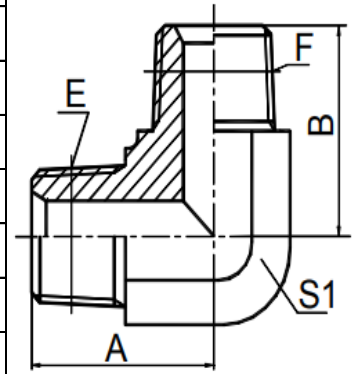

NPT Male - NPT Male 90° Elbow

AS-1010E9-0202	NPTM-02 X NPTM-02 ELBOW 90°
AS-1010E9-0404	NPTM-04 X NPTM-04 ELBOW 90°
AS-1010E9-0606	NPTM-06 X NPTM-06 ELBOW 90°
AS-1010E9-0808	NPTM-08 X NPTM-08 ELBOW 90°
AS-1010E9-1212	NPTM-12 X NPTM-12 ELBOW 90°
AS-1010E9-1216	NPTM-12 X NPTM-16 ELBOW 90°
AS-1010E9-1616	NPTM-16 X NPTM-16 ELBOW 90°
AS-1010E9-2020	NPTM-20 X NPTM-20 ELBOW 90°
AS-1010E9-2424	NPTM-24 X NPTM-24 ELBOW 90°
AS-1010E9-3232	NPTM-32 X NPTM-32 ELBOW 90°