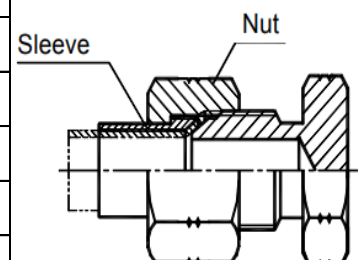

JIC Hex Head Plug

AS-0030PH-0002	JICM-02 HEX HEAD PLUG (5/16-24)
AS-0030PH-0003	JICM-03 HEX HEAD PLUG (3/8-24)
AS-0030PH-0004	JICM-04 HEX HEAD PLUG (7/16-20)
AS-0030PH-0005	JICM-05 HEX HEAD PLUG (1/2-20)
AS-0030PH-0006	JICM-06 HEX HEAD PLUG (9/16-18)
AS-0030PH-0008	JICM-08 HEX HEAD PLUG (3/4-16)
AS-0030PH-0010	JICM-10 HEX HEAD PLUG (7/8-14)
AS-0030PH-0012	JICM-12 HEX HEAD PLUG (1 1/16-12)
AS-0030PH-0014	JICM-14 HEX HEAD PLUG (1 3/16-12)
AS-0030PH-0016	JICM-16 HEX HEAD PLUG (1 5/16-12)
AS-0030PH-0020	JICM-20 HEX HEAD PLUG (1 5/8-12)
AS-0030PH-0024	JICM-24 HEX HEAD PLUG (1 7/8-12)
AS-0030PH-0032	JICM-32 HEX HEAD PLUG (2 1/2-12)