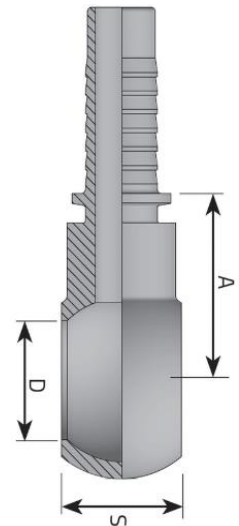

2 Wire - Metric Banjo

2W-MBJ-0803	08MM BANJO X 3/16" HOSE END
2W-MBJ-1003	10MM BANJO X 3/16" HOSE END
2W-MBJ-1004	10MM BANJO X 1/4" HOSE END
2W-MBJ-1204	12MM BANJO X 1/4" HOSE END
2W-MBJ-1404	14MM BANJO X 1/4" HOSE END
2W-MBJ-1406	14MM BANJO X 3/8" HOSE END
2W-MBJ-1606	16MM BANJO X 3/8" HOSE END
2W-MBJ-1806	18MM BANJO X 3/8" HOSE END
2W-MBJ-1808	18MM BANJO X 1/2" HOSE END
2W-MBJ-2208	22MM BANJO X 1/2" HOSE END
2W-MBJ-2210	22MM BANJO X 5/8" HOSE END
2W-MBJ-2612	26MM BANJO X 3/4" HOSE END
2W-MBJ-3016	30MM BANJO X 1" HOSE END