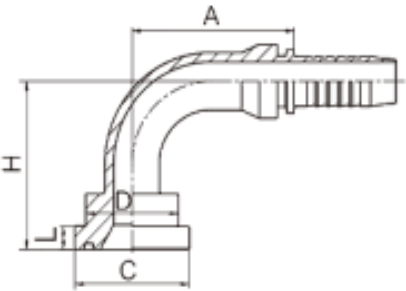

2 Wire - 90° Flange 6000 Series

2W-F69-0808	1/2" 6000 FLANGE 90° X 1/2" HOSE END
2W-F69-1212	3/4" 6000 FLANGE 90° X 3/4" HOSE END
2W-F69-1612	1" 6000 FLANGE 90° X 3/4" HOSE END
2W-F69-1616	1" 6000 FLANGE 90° X 1" HOSE END
2W-F69-2016	1 1/4" 6000 FLANGE 90° X 1" HOSE END
2W-F69-2020	1 1/4" 6000 FLANGE 90° X 1 1/4" HOSE END
2W-F69-2420	1 1/2" 6000 FLANGE 90° X 1 1/4" HOSE END
2W-F69-2424	1 1/2" 6000 FLANGE 90° X 1 1/2" HOSE END
2W-F69-3232	2" 6000 FLANGE 90° X 2" HOSE END