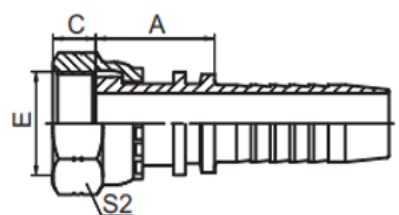

2 Wire - Caterpillar Female Swivel

2W-ORFS-0404	1/4" ORFS X 1/4" HOSE END
2W-ORFS-0604	3/8" ORFS X 1/4" HOSE END
2W-ORFS-0606	3/8" ORFS X 3/8" HOSE END
2W-ORFS-0806	1/2" ORFS X 3/8" HOSE END
2W-ORFS-0808	1/2" ORFS X 1/2" HOSE END
2W-ORFS-1008	5/8" ORFS X 1/2" HOSE END
2W-ORFS-1010	5/8" ORFS X 5/8" HOSE END
2W-ORFS-1208	3/4" ORFS X 1/2" HOSE END
2W-ORFS-1210	3/4" ORFS X 5/8" HOSE END
2W-ORFS-1212	3/4" ORFS X 3/4" HOSE END
2W-ORFS-1216	3/4" ORFS X 1" HOSE END
2W-ORFS-1612	1" ORFS X 3/4" HOSE END
2W-ORFS-1616	1" ORFS X 1" HOSE END
2W-ORFS-2016	1 1/4" ORFS X 1" HOSE END
2W-ORFS-2020	1 1/4" ORFS X 1 1/4" HOSE END