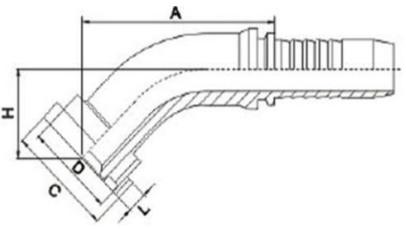

2 Wire - 45° Flange 6000 Series

2W-F64-0806	1/2" 6000 FLANGE 45° 3/8" HOSE END
2W-F64-0808	1/2" 6000 FLANGE 45° 1/2" HOSE END
2W-F64-1212	3/4" 6000 FLANGE 45° 3/4" HOSE END
2W-F64-1612	1" 6000 FLANGE 45° 3/4" HOSE END
2W-F64-1616	1" 6000 FLANGE 45° 1" HOSE END
2W-F64-2016	1 1/4" 6000 FLANGE 45° 1 HOSE END
2W-F64-2020	1 1/4" 6000 FLANGE 45° 1 1/4" HOSE END
2W-F64-2424	1 1/2" 6000 FLANGE 45° 1 1/2" HOSE END