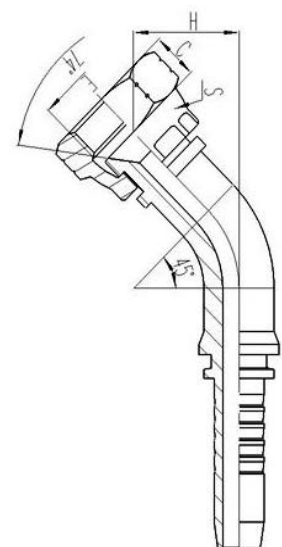

2 Wire - JIC 45° Female Swivel

2W-JIC4FS-0403	1/4" JICFS 45° X 3/16" HOSE END
2W-JIC4FS-0404	1/4" JICFS 45° X 1/4" HOSE END
2W-JIC4FS-0504	5/16" JICFS 45° X 1/4" HOSE END
2W-JIC4FS-0604	3/8" JICFS 45° X 1/4" HOSE END
2W-JIC4FS-0605	3/8" JICFS 45° X 5/16" HOSE END
2W-JIC4FS-0606	3/8" JICFS 45° X 3/8" HOSE END
2W-JIC4FS-0806	1/2" JICFS 45° X 3/8" HOSE END
2W-JIC4FS-0808	1/2" JICFS 45° X 1/2" HOSE END
2W-JIC4FS-1008	5/8" JICFS 45° X 1/2" HOSE END
2W-JIC4FS-1010	5/8" JICFS 45° X 5/8" HOSE END
2W-JIC4FS-1210	3/4" JICFS 45° X 5/8" HOSE END
2W-JIC4FS-1212	3/4" JICFS 45° X 3/4" HOSE END
2W-JIC4FS-1412	7/8" JICFS 45° X 3/4" HOSE END
2W-JIC4FS-1612	1" JICFS 45° X 3/4" HOSE END
2W-JIC4FS-1616	1" JICFS 45° X 1" HOSE END
2W-JIC4FS-2016	1 1/4" JICFS 45° X 1" HOSE END
2W-JIC4FS-2020	1 1/4" JICFS 45° X 1 1/4" HOSE END
2W-JIC4FS-2424	1 1/2" JICFS 45° X 1 1/2" HOSE END
2W-JIC4FS-3232	2" JICFS 45° X 2" HOSE END