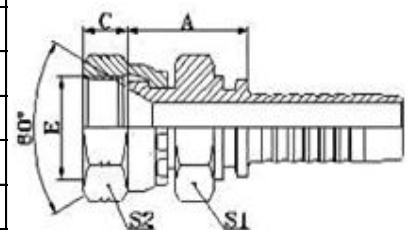

2 Wire - Komatsu Metric Female Swivel

2W-KMFS-1404	M14 KOMATSU FEM X 1/4" HOSE END
2W-KMFS-1406	M14 KOMATSU FEM X 3/8" HOSE END
2W-KMFS-1806	M18 KOMATSU FEM X 3/8" HOSE END
2W-KMFS-2208	M22 KOMATSU FEM X 1/2" HOSE END
2W-KMFS-2410	M24 KOMATSU FEM X 5/8" HOSE END
2W-KMFS-3012	M30 KOMATSU FEM X 3/4" HOSE END
2W-KMFS-3316	M33 KOMATSU FEM X 1" HOSE END