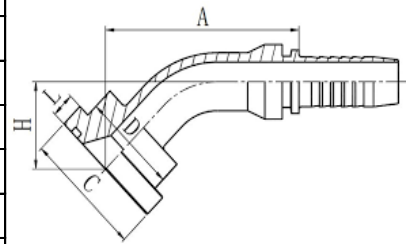

2 Wire - 45° Flange 3000 Series

2W-F34-0808	1/2" 3000 FLANGE 45° X 1/2" HOSE END
2W-F34-1208	3/4" 3000 FLANGE 45° X 1/2" HOSE END
2W-F34-1212	3/4" 3000 FLANGE 45° X 3/4" HOSE END
2W-F34-1612	1" 3000 FLANGE 45° X 3/4" HOSE END
2W-F34-1616	1" 3000 FLANGE 45° X 1" HOSE END
2W-F34-1620	1" 3000 FLANGE 45° X 1 1/4" HOSE END
2W-F34-2016	1 1/4" 3000 FLANGE 45° X 1" HOSE END
2W-F34-2020	1 1/4" 3000 FLANGE 45° X 1 1/4" HOSE END
2W-F34-2420	1 1/2" 3000 FLANGE 45° X 1 1/4" HOSE END
2W-F34-2424	1 1/2" 3000 FLANGE 45° X 1 1/2" HOSE END
2W-F34-3224	2" 3000 FLANGE 45° X 1 1/2" HOSE END
2W-F34-3232	2" 3000 FLANGE 45° X 2" HOSE END