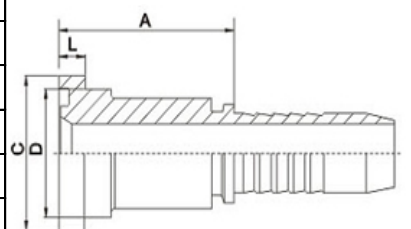

2 Wire - Straight Flange 6000 Series

2W-F6-0808	1/2" 6000 FLANGE X 1/2" HOSE END
2W-F6-1212	3/4" 6000 FLANGE X 3/4" HOSE END
2W-F6-1612	1" 6000 FLANGE X 3/4" HOSE END
2W-F6-1616	1" 6000 FLANGE X 1" HOSE END
2W-F6-2016	1 1/4" 6000 FLANGE X 1" HOSE END
2W-F6-2020	1 1/4" 6000 FLANGE X 1 1/4" HOSE END
2W-F6-2424	1 1/2" 6000 FLANGE X 1 1/2" HOSE END
2W-F6-3232	2" 6000 FLANGE X 2" HOSE END