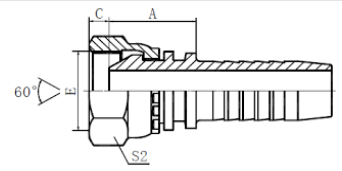

2 Wire - Metric Female Swivel Flat Face (Light Series)

2W-MFFS-1004L	10L FEMALE FLAT FACE X 1/4" HOSE END
2W-MFFS-1006L	10L FEMALE FLAT FACE X 3/8" HOSE END
2W-MFFO-1206L	12L FEMALE FLAT FACE X 3/8" HOSE END
2W-MFFO-1508L	15L FEMALE FLAT FACE X 1/2" HOSE END

2 Wire - Metric Female Swivel Stub Nose (Light Series)

2W-MFS-1006L	10L FEMALE STUB NOSE X 3/8" HOSE END
2W-MFS-1206L	12L FEMALE STUB NOSE X 3/8" HOSE END

2 Wire - Metric Female Swivel (L - Light & S - Heavy Series)

2W-MFSO-0603L	06L FEMALE X 3/16" HOSE END
2W-MFSO-0604L	06L FEMALE X 1/4" HOSE END
2W-MFSO-0604S	06S FEMALE X 1/4" HOSE END
2W-MFSO-0803S	08S FEMALE X 3/16" HOSE END
2W-MFSO-0804L	08L FEMALE X 1/4" HOSE END
2W-MFSO-0804S	08S FEMALE X 1/4" HOSE END
2W-MFSO-1004L	10L FEMALE X 1/4" HOSE END