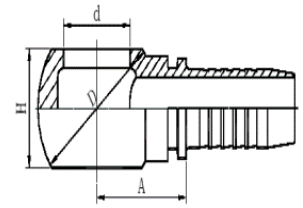

2 Piece - 2 Wire Hose & Fittings

2 Wire - BSP Banjo

2W-BJ-0404	1/4" BSP BANJO X 1/4" HOSE END
2W-BJ-0606	3/8" BSP BANJO X 3/8" HOSE END
2W-BJ-0808	1/2" BSP BANJO X 1/2" HOSE END
2W-BJ-1010	5/8" BSP BANJO X 5/8" HOSE END
2W-BJ-1212	3/4" BSP BANJO X 3/4" HOSE END