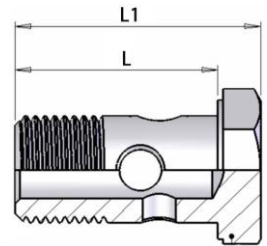

DESCRIPTION - All 2 Wire	PG NR
BSP Banjo	1
BSP Banjo Bolt	1
BSP 45° Female Swivel	1
BSP 90° Female Swivel	1&2
BSP 90° Female Swivel - Ball Type	2
BSP Flat Face	2
BSP Female Swivel	2&3
BSP Male	3
Collars - None Skive	3
Straight Flange 3000 Series	3&4
45° Flange 3000 Series	4
90° Flange 3000 Series	4
Straight Flange 6000 Series	4
45° Flange 6000 Series	5
90° Flange 6000 Series	5
Japanese Type BSP Female Swivel	5
JIC 45° Female Swivel	5
JIC 90° Female Swivel	6
JIC Straight Female Swivel	6
JIC Straight Male	7
Karcher Jetwash Metric	7
Komatsu 90° Metric Female Swivel	7
Komatsu Metric Female Swivel	7
Weld-On Life Saver	8
Metric 45° Female Swivel	8
Metric 90° Female Swivel	8&9
Metric Banjo	9
Metric Banjo Bolt	9
Metric Male Compression	10
Metric Female Swivel Flat Face	10
Metric Female Swivel Stub Nose	10
Metric Female Swivel	10&11
Metric 45° Standpipe	11
Metric 90° Standpipe	12
Metric Straight Standpipe	12&13
NPT Straight Male	13
Caterpillar Female Swivel	13
Caterpillar 45° Female Swivel	14
Caterpillar 90° Female Swivel	14
Caterpillar Straight Male	14
SAE Male Swivel	14
Toyota & Linde Forklift Hose Ends	14
SAE100R2AT 2 Wire Hose	15
Spiral Hose-Guard Black	15
2 Wire Hose End Part Number Breakdown	16

2 Piece - 2 Wire Hose & Fittings

2 Wire - BSP Banjo

2W-BJ-0404	1/4" BSP BANJO X 1/4" HOSE END
2W-BJ-0606	3/8" BSP BANJO X 3/8" HOSE END
2W-BJ-0808	1/2" BSP BANJO X 1/2" HOSE END
2W-BJ-1010	5/8" BSP BANJO X 5/8" HOSE END
2W-BJ-1212	3/4" BSP BANJO X 3/4" HOSE END

2 Wire - BSP Banjo Bolt

2W-BJB-04	1/4" BSPM BANJO BOLT
2W-BJB-06	3/8" BSPM BANJO BOLT
2W-BJB-08	1/2" BSPM BANJO BOLT
2W-BJB-10	5/8" BSPM BANJO BOLT
2W-BJB-12	3/4" BSPM BANJO BOLT

2 Wire - BSP 45° Female Swivel