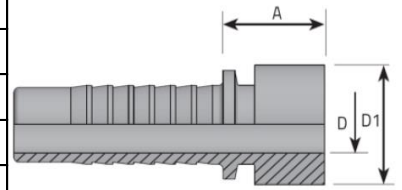

2 Wire - Weld-On Life Saver Hose End

2W-LS-04	LIFE SAVER - 04 WELD ON HOSE END
2W-LS-05	LIFE SAVER - 05 WELD ON HOSE END
2W-LS-06	LIFE SAVER - 06 WELD ON HOSE END
2W-LS-08	LIFE SAVER - 08 WELD ON HOSE END
2W-LS-10	LIFE SAVER - 10 WELD ON HOSE END
2W-LS-12	LIFE SAVER - 12 WELD ON HOSE END
2W-LS-16	LIFE SAVER - 16 WELD ON HOSE END
2W-LS-20	LIFE SAVER - 20 WELD ON HOSE END
2W-LS-24	LIFE SAVER - 24 WELD ON HOSE END
2W-LS-32	LIFE SAVER - 32 WELD ON HOSE END