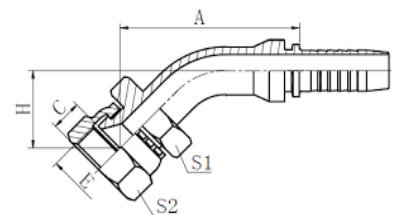

2 Wire - Metric 45° Female Swivel (L - Light & S - Heavy Series)

2W-M4FSO-0603L	06L FEMALE 45° X 3/16" HOSE END
2W-M4FSO-0604L	06L FEMALE 45° X 1/4" HOSE END
2W-M4FSO-0803S	08S FEMALE 45° X 3/16" HOSE END
2W-M4FSO-0804L	08L FEMALE 45° X 1/4" HOSE END
2W-M4FSO-0804S	08S FEMALE 45° X 1/4" HOSE END
2W-M4FSO-1004L	10L FEMALE 45° X 1/4" HOSE END
2W-M4FSO-1004S	10S FEMALE 45° X 1/4" HOSE END
2W-M4FSO-1005L	10L FEMALE 45° X 5/16" HOSE END
2W-M4FSO-1005S	10S FEMALE 45° X 5/16" HOSE END
2W-M4FSO-1006L	10L FEMALE 45° X 3/8" HOSE END
2W-M4FSO-1205L	12L FEMALE 45° X 5/16" HOSE END
2W-M4FSO-1205S	12S FEMALE 45° X 5/16" HOSE END
2W-M4FSO-1206L	12L FEMALE 45° X 3/8" HOSE END
2W-M4FSO-1206S	12S FEMALE 45° X 3/8" HOSE END
2W-M4FSO-1406S	14S FEMALE 45° X 3/8" HOSE END
2W-M4FSO-1508L	15L FEMALE 45° X 1/2" HOSE END
2W-M4FSO-1608S	16S FEMALE 45° X 1/2" HOSE END
2W-M4FSO-1810L	18L FEMALE 45° X 5/8" HOSE END
2W-M4FSO-2010S	20S FEMALE 45° X 5/8" HOSE END
2W-M4FSO-2212L	22L FEMALE 45° X 3/4" HOSE END
2W-M4FSO-2512S	25S FEMALE 45° X 3/4" HOSE END
2W-M4FSO-2816L	28L FEMALE 45° X 1" HOSE END
2W-M4FSO-3016S	30S FEMALE 45° X 1" HOSE END
2W-M4FSO-3520L	35L FEMALE 45° X 1 1/4" HOSE END
2W-M4FSO-3820S	38S FEMALE 45° X 1 1/4" HOSE END
2W-M4FSO-4224L	42L FEMALE 45° X 1 1/2" HOSE END