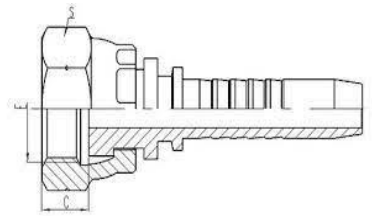

2W-BSPFS-2016	1 1/4" BSPFS X 1" HOSE END
2W-BSPFS-2020	1 1/4" BSPFS X 1 1/4" HOSE END
2W-BSPFS-2420	1 1/2" BSPFS X 1 1/4" HOSE END
2W-BSPFS-2424	1 1/2" BSPFS X 1 1/2" HOSE END
2W-BSPFS-3232	2" BSPFS X 2" HOSE END