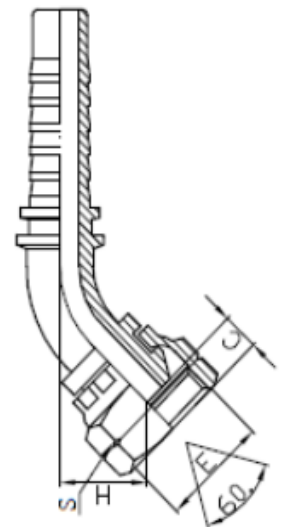

2 Wire - BSP 45° Female Swivel

2W-BSP4FS-0203	1/8" BSPFS 45° X 3/16" HOSE END
2W-BSP4FS-0204	1/8" BSPFS 45° X 1/4" HOSE END
2W-BSP4FS-0404	1/4" BSPFS 45° X 1/4" HOSE END
2W-BSP4FS-0604	3/8" BSPFS 45° X 1/4" HOSE END
2W-BSP4FS-0605	3/8" BSPFS 45° X 5/16" HOSE END
2W-BSP4FS-0606	3/8" BSPFS 45° X 3/8" HOSE END
2W-BSP4FS-0806	1/2" BSPFS 45° X 3/8" HOSE END
2W-BSP4FS-0808	1/2" BSPFS 45° X 1/2" HOSE END
2W-BSP4FS-1008	5/8" BSPFS 45° X 1/2" HOSE END
2W-BSP4FS-1010	5/8" BSPFS 45° X 5/8" HOSE END
2W-BSP4FS-1210	3/4" BSPFS 45° X 5/8" HOSE END
2W-BSP4FS-1212	3/4" BSPFS 45° X 3/4" HOSE END
2W-BSP4FS-1612	1" BSPFS 45° X 3/4" HOSE END
2W-BSP4FS-1616	1" BSPFS 45° X 1" HOSE END
2W-BSP4FS-2016	1 1/4" BSPFS 45° X 1" HOSE END
2W-BSP4FS-2020	1 1/4" BSPFS 45° X 1 1/4" HOSE END
2W-BSP4FS-2424	1 1/2" BSPFS 45° X 1 1/2" HOSE END
2W-BSP4FS-3232	2" BSPFS 45° X 2" HOSE END