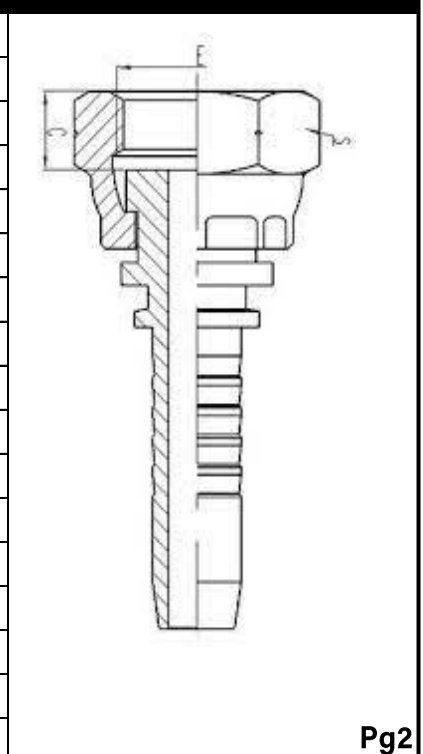

2 Wire - BSP Female Swivel

2W-BSPFS-0203	1/8" BSPFS X 3/16" HOSE END
2W-BSPFS-0204	1/8" BSPFS X 1/4" HOSE END
2W-BSPFS-0404	1/4" BSPFS X 1/4" HOSE END
2W-BSPFS-0406	1/4" BSPFS X 3/8" HOSE END
2W-BSPFS-0604	3/8" BSPFS X 1/4" HOSE END
2W-BSPFS-0605	3/8" BSPFS X 5/16" HOSE END
2W-BSPFS-0606	3/8" BSPFS X 3/8" HOSE END
2W-BSPFS-0608	3/8" BSPFS X 1/2" HOSE END
2W-BSPFS-0806	1/2" BSPFS X 3/8" HOSE END
2W-BSPFS-0808	1/2" BSPFS X 1/2" HOSE END
2W-BSPFS-1008	5/8" BSPFS X 1/2" HOSE END
2W-BSPFS-1010	5/8" BSPFS X 5/8" HOSE END
2W-BSPFS-1208	3/4" BSPFS X 1/2" HOSE END
2W-BSPFS-1210	3/4" BSPFS X 5/8" HOSE END
2W-BSPFS-1212	3/4" BSPFS X 3/4" HOSE END
2W-BSPFS-1612	1" BSPFS X 3/4" HOSE END
2W-BSPFS-1616	1" BSPFS X 1" HOSE END