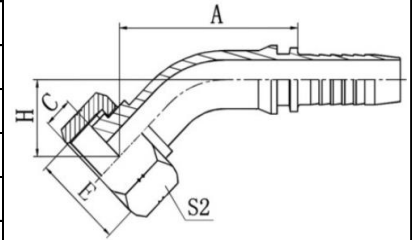

2 Wire - Caterpillar 45° Female Swivel

2W-ORFS4-0404	1/4" ORFS 45° X 1/4" HOSE END
2W-ORFS4-0604	3/8" ORFS 45° X 1/4" HOSE END
2W-ORFS4-0606	3/8" ORFS 45° X 3/8" HOSE END
2W-ORFS4-0806	1/2" ORFS 45° X 3/8" HOSE END
2W-ORFS4-0808	1/2" ORFS 45° X 1/2" HOSE END
2W-ORFS4-1008	5/8" ORFS 45° X 1/2" HOSE END
2W-ORFS4-1010	5/8" ORFS 45° X 5/8" HOSE END
2W-ORFS4-1212	3/4" ORFS 45° X 3/4" HOSE END
2W-ORFS4-1616	1" ORFS 45° X 1" HOSE END
2W-ORFS4-2016	1 1/4" ORFS 45° X 1" HOSE END