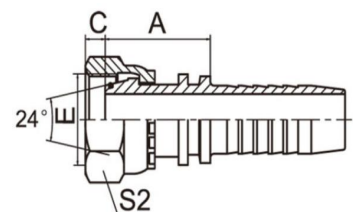

2 Wire - Metric Male Compression (L - Light & S - Heavy Series)

2W-MC-0603L	06L MALE X 3/16" HOSE END
2W-MC-0604L	06L MALE X 1/4" HOSE END
2W-MC-0604S	06S MALE X 1/4" HOSE END
2W-MC-0803S	08S MALE X 3/16" HOSE END
2W-MC-0804L	08L MALE X 1/4" HOSE END
2W-MC-0804S	08S MALE X 1/4" HOSE END
2W-MC-1004L	10L MALE X 1/4" HOSE END
2W-MC-1004S	10S MALE X 1/4" HOSE END
2W-MC-1005L	10L MALE X 5/16" HOSE END
2W-MC-1006L	10L MALE X 3/8" HOSE END
2W-MC-1205S	12S MALE X 5/16" HOSE END
2W-MC-1206L	12L MALE X 3/8" HOSE END
2W-MC-1208L	12L MALE X 1/2" HOSE END
2W-MC-1206S	12S MALE X 3/8" HOSE END
2W-MC-1406S	14S MALE X 3/8" HOSE END
2W-MC-1506L	15L MALE X 3/8" HOSE END
2W-MC-1508L	15L MALE X 1/2" HOSE END
2W-MC-1608S	16S MALE X 1/2" HOSE END
2W-MC-1808L	18L MALE X 1/2" HOSE END
2W-MC-1810L	18L MALE X 5/8" HOSE END
2W-MC-2010S	20S MALE X 5/8" HOSE END
2W-MC-2012S	20S MALE X 3/4" HOSE END
2W-MC-2212L	22L MALE X 3/4" HOSE END
2W-MC-2512S	25S MALE X 3/4" HOSE END
2W-MC-2516S	25S MALE X 1" HOSE END
2W-MC-2816L	28L MALE X 1" HOSE END
2W-MC-3016S	30S MALE X 1" HOSE END
2W-MC-3520L	35L MALE X 1 1/4" HOSE END
2W-MC-3820S	38S MALE X 1 1/4" HOSE END
2W-MC-4224L	42L MALE X 1 1/2" HOSE END

2 Wire - Metric Female Swivel Flat Face (Light Series)

2W-MFFS-1004L	10L FEMALE FLAT FACE X 1/4" HOSE END
2W-MFFS-1006L	10L FEMALE FLAT FACE X 3/8" HOSE END
2W-MFFO-1206L	12L FEMALE FLAT FACE X 3/8" HOSE END
2W-MFFO-1508L	15L FEMALE FLAT FACE X 1/2" HOSE END

2 Wire - Metric Female Swivel Stub Nose (Light Series)

2W-MFS-1006L	10L FEMALE STUB NOSE X 3/8" HOSE END
2W-MFS-1206L	12L FEMALE STUB NOSE X 3/8" HOSE END

2 Wire - Metric Female Swivel (L - Light & S - Heavy Series)