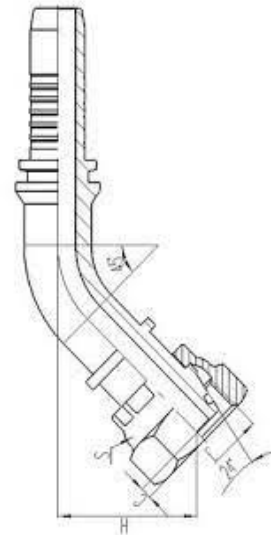

2 Wire - Metric 45° Female Swivel (L - Light & S - Heavy Series)

2W-M4FSO-0603L	06L FEMALE 45° X 3/16" HOSE END
2W-M4FSO-0604L	06L FEMALE 45° X 1/4" HOSE END
2W-M4FSO-0803S	08S FEMALE 45° X 3/16" HOSE END
2W-M4FSO-0804L	08L FEMALE 45° X 1/4" HOSE END
2W-M4FSO-0804S	08S FEMALE 45° X 1/4" HOSE END
2W-M4FSO-1004L	10L FEMALE 45° X 1/4" HOSE END
2W-M4FSO-1004S	10S FEMALE 45° X 1/4" HOSE END
2W-M4FSO-1005L	10L FEMALE 45° X 5/16" HOSE END
2W-M4FSO-1005S	10S FEMALE 45° X 5/16" HOSE END
2W-M4FSO-1006L	10L FEMALE 45° X 3/8" HOSE END
2W-M4FSO-1205L	12L FEMALE 45° X 5/16" HOSE END
2W-M4FSO-1205S	12S FEMALE 45° X 5/16" HOSE END
2W-M4FSO-1206L	12L FEMALE 45° X 3/8" HOSE END
2W-M4FSO-1206S	12S FEMALE 45° X 3/8" HOSE END
2W-M4FSO-1406S	14S FEMALE 45° X 3/8" HOSE END
2W-M4FSO-1508L	15L FEMALE 45° X 1/2" HOSE END
2W-M4FSO-1608S	16S FEMALE 45° X 1/2" HOSE END
2W-M4FSO-1810L	18L FEMALE 45° X 5/8" HOSE END
2W-M4FSO-2010S	20S FEMALE 45° X 5/8" HOSE END
2W-M4FSO-2212L	22L FEMALE 45° X 3/4" HOSE END
2W-M4FSO-2512S	25S FEMALE 45° X 3/4" HOSE END
2W-M4FSO-2816L	28L FEMALE 45° X 1" HOSE END
2W-M4FSO-3016S	30S FEMALE 45° X 1" HOSE END
2W-M4FSO-3520L	35L FEMALE 45° X 1 1/4" HOSE END
2W-M4FSO-3820S	38S FEMALE 45° X 1 1/4" HOSE END
2W-M4FSO-4224L	42L FEMALE 45° X 1 1/2" HOSE END