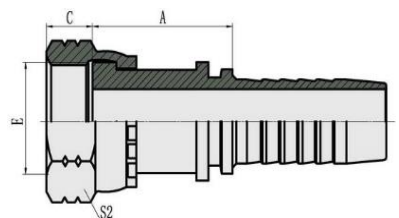

2 Wire - Caterpillar Female Swivel

2W-ORFS-0404	1/4" ORFS X 1/4" HOSE END
2W-ORFS-0604	3/8" ORFS X 1/4" HOSE END
2W-ORFS-0606	3/8" ORFS X 3/8" HOSE END
2W-ORFS-0806	1/2" ORFS X 3/8" HOSE END
2W-ORFS-0808	1/2" ORFS X 1/2" HOSE END
2W-ORFS-1008	5/8" ORFS X 1/2" HOSE END
2W-ORFS-1010	5/8" ORFS X 5/8" HOSE END
2W-ORFS-1208	3/4" ORFS X 1/2" HOSE END
2W-ORFS-1210	3/4" ORFS X 5/8" HOSE END
2W-ORFS-1212	3/4" ORFS X 3/4" HOSE END
2W-ORFS-1216	3/4" ORFS X 1" HOSE END
2W-ORFS-1612	1" ORFS X 3/4" HOSE END
2W-ORFS-1616	1" ORFS X 1" HOSE END
2W-ORFS-2016	1 1/4" ORFS X 1" HOSE END
2W-ORFS-2020	1 1/4" ORFS X 1 1/4" HOSE END