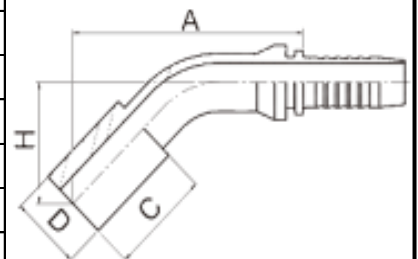

2 Wire - Metric 45° Standpipe

2W-MS4-0604	06MM STAND PIPE 45° X 1/4" HOSE END
2W-MS4-0804	08MM STAND PIPE 45° X 1/4" HOSE END
2W-MS4-1004	10MM STAND PIPE 45° X 1/4" HOSE END
2W-MS4-1005	10MM STAND PIPE 45° X 5/16" HOSE END
2W-MS4-1006	10MM STAND PIPE 45° X 3/8" HOSE END
2W-MS4-1205	12MM STAND PIPE 45° X 5/16" HOSE END
2W-MS4-1206	12MM STAND PIPE 45° X 3/8" HOSE END
2W-MS4-1406	14MM STAND PIPE 45° X 3/8" HOSE END
2W-MS4-1508	15MM STAND PIPE 45° X 1/2" HOSE END
2W-MS4-1608	16MM STAND PIPE 45° X 1/2" HOSE END
2W-MS4-1810	18MM STAND PIPE 45° X 5/8" HOSE END
2W-MS4-2010	20MM STAND PIPE 45° X 5/8" HOSE END
2W-MS4-2212	22MM STAND PIPE 45° X 3/4" HOSE END
2W-MS4-2512	25MM STAND PIPE 45° X 3/4" HOSE END
2W-MS4-2816	28MM STAND PIPE 45° X 1" HOSE END
2W-MS4-3016	30MM STAND PIPE 45° X 1" HOSE END
2W-MS4-3520	35MM STAND PIPE 45° X 1 1/4" HOSE END
2W-MS4-4224	42MM STAND PIPE 45° X 1 1/2" HOSE END