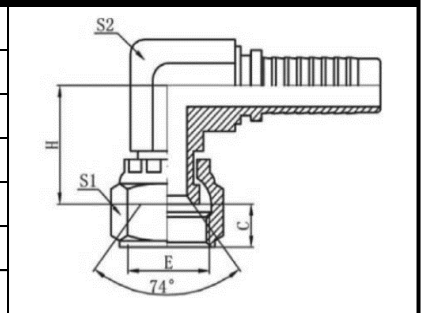

2 Wire - BSP 90° Female Swivel - Ball Type

2W-BSP9FSB-0404	1/4" BSPFS BALL TYPE 90° X 1/4" HOSE END
2W-BSP9FSB-0606	3/8" BSPFS BALL TYPE 90° X 3/8" HOSE END
2W-BSP9FSB-0808	1/2" BSPFS BALL TYPE 90° X 1/2" HOSE END
2W-BSP9FSB-1010	5/8" BSPFS BALL TYPE 90° X 5/8" HOSE END
2W-BSP9FSB-1212	3/4" BSPFS BALL TYPE 90° X 3/4" HOSE END
2W-BSP9FSB-1616	1" BSPFS BALL TYPE 90° X 1" HOSE END