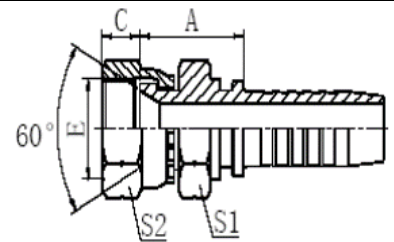

2 Wire - Japanese Type BSP Female Swivel

2W-JAPBSPF-0404	1/4" JAPBSPFS X 1/4" HOSE END
2W-JAPBSPF-0606	3/8" JAPBSPFS X 3/8" HOSE END
2W-JAPBSPF-0808	1/2" JAPBSPFS X 1/2" HOSE END
2W-JAPBSPF-1212	3/4" JAPBSPFS X 3/4" HOSE END
2W-JAPBSPF-1616	1" JAPBSPFS X 1" HOSE END