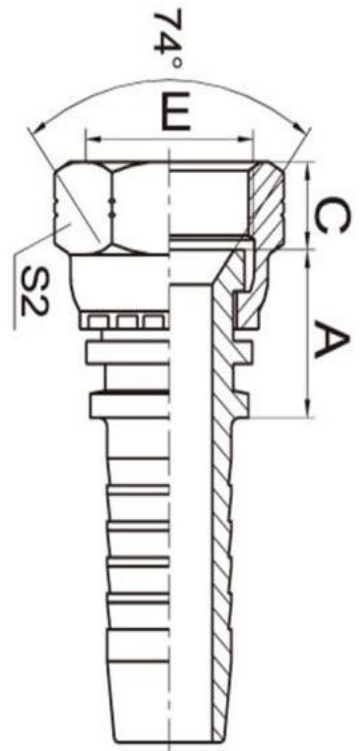

2 Wire - JIC Straight Female Swivel

2W-JICFS-0403	1/4" JICFS X 3/16" HOSE END
2W-JICFS-0404	1/4" JICFS X 1/4" HOSE END
2W-JICFS-0406	1/4" JICFS X 3/8" HOSE END
2W-JICFS-0504	5/16" JICFS X 1/4" HOSE END
2W-JICFS-0604	3/8" JICFS X 1/4" HOSE END
2W-JICFS-0605	3/8" JICFS X 5/16" HOSE END
2W-JICFS-0606	3/8" JICFS X 3/8" HOSE END
2W-JICFS-0806	1/2" JICFS X 3/8" HOSE END
2W-JICFS-0808	1/2" JICFS X 1/2" HOSE END
2W-JICFS-1008	5/8" JICFS X 1/2" HOSE END
2W-JICFS-1010	5/8" JICFS X 5/8" HOSE END
2W-JICFS-1012	5/8" JICFS X 3/4" HOSE END
2W-JICFS-1208	3/4" JICFS X 1/2" HOSE END
2W-JICFS-1210	3/4" JICFS X 5/8" HOSE END
2W-JICFS-1212	3/4" JICFS X 3/4" HOSE END
2W-JICFS-1412	7/8" JICFS X 3/4" HOSE END
2W-JICFS-1612	1" JICFS X 3/4" HOSE END
2W-JICFS-1616	1" JICFS X 1" HOSE END
2W-JICFS-2016	1 1/4" JICFS X 1" HOSE END
2W-JICFS-2020	1 1/4" JICFS X 1 1/4" HOSE END
2W-JICFS-2424	1 1/2" JICFS X 1 1/2" HOSE END
2W-JICFS-3232	2" JICFS X 2" HOSE END