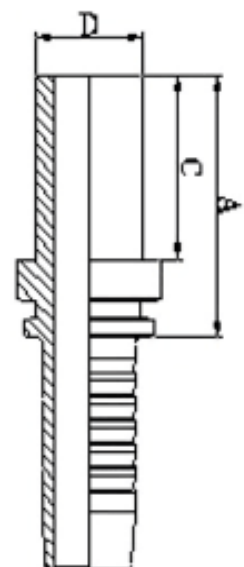

2 Wire - Straight Metric Standpipe

2W-MSS-0603	6MM STAND PIPE X 3/16 HOSE END
2W-MSS-0604	06MM STAND PIPE X 1/4 HOSE END
2W-MSS-0803	08MM STAND PIPE X 3/16 HOSE END
2W-MSS-0804	08MM STAND PIPE X 1/4 HOSE END
2W-MSS-1004	10MM STAND PIPE X 1/4 HOSE END
2W-MSS-1005	10MM STAND PIPE X 5/16 HOSE END
2W-MSS-1006	10MM STAND PIPE X 3/8 HOSE END
2W-MSS-1204	12MM STAND PIPE X 1/4 HOSE END
2W-MSS-1205	12MM STAND PIPE X 5/16 HOSE END
2W-MSS-1206	12MM STAND PIPE X 3/8 HOSE END
2W-MSS-1208	12MM STAND PIPE X 1/2 HOSE END
2W-MSS-1406	14MM STAND PIPE X 3/8 HOSE END
2W-MSS-1506	15MM STAND PIPE X 3/8 HOSE END
2W-MSS-1508	15MM STAND PIPE X 1/2 HOSE END
2W-MSS-1608	16MM STAND PIPE X 1/2 HOSE END
2W-MSS-1808	18MM STAND PIPE X 1/2 HOSE END
2W-MSS-1810	18MM STAND PIPE X 5/8 HOSE END
2W-MSS-2010	20MM STAND PIPE X 5/8 HOSE END
2W-MSS-2012	20MM STAND PIPE X 3/4 HOSE END
2W-MSS-2212	22MM STAND PIPE X 3/4 HOSE END
2W-MSS-2512	25MM STAND PIPE X 3/4 HOSE END
2W-MSS-2516	25MM STAND PIPE X 1 HOSE END