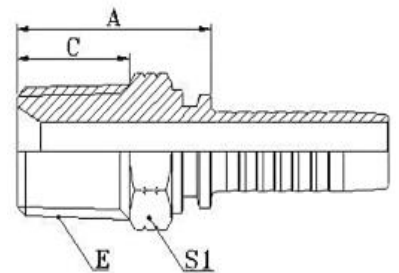

2 Wire - Straight NPT Male

2W-NPTM-0203	1/8" NPTM X 3/16" HOSE END
2W-NPTM-0204	1/8" NPTM X 1/4" HOSE END
2W-NPTM-0403	1/4" NPTM X 3/16" HOSE END
2W-NPTM-0404	1/4" NPTM X 1/4" HOSE END
2W-NPTM-0406	1/4" NPTM X 3/8" HOSE END
2W-NPTM-0604	3/8" NPTM X 1/4" HOSE END
2W-NPTM-0605	3/8" NPTM X 5/16" HOSE END
2W-NPTM-0606	3/8" NPTM X 3/8" HOSE END
2W-NPTM-0608	3/8" NPTM X 1/2" HOSE END
2W-NPTM-0806	1/2" NPTM X 3/8" HOSE END
2W-NPTM-0808	1/2" NPTM X 1/2" HOSE END
2W-NPTM-0810	1/2" NPTM X 5/8" HOSE END
2W-NPTM-0812	1/2" NPTM X 3/4" HOSE END
2W-NPTM-1208	3/4" NPTM X 1/2" HOSE END
2W-NPTM-1210	3/4" NPTM X 5/8" HOSE END
2W-NPTM-1212	3/4" NPTM X 3/4" HOSE END
2W-NPTM-1612	1" NPTM X 3/4" HOSE END
2W-NPTM-1616	1" NPTM X 1" HOSE END
2W-NPTM-2016	1 1/4" NPTM X 1" HOSE END
2W-NPTM-2020	1 1/4" NPTM X 1 1/4" HOSE END
2W-NPTM-2420	1 1/2" NPTM X 1 1/4" HOSE END
2W-NPTM-2424	1 1/2" NPTM X 1 1/2" HOSE END
2W-NPTM-3232	2" NPTM X 2" HOSE END