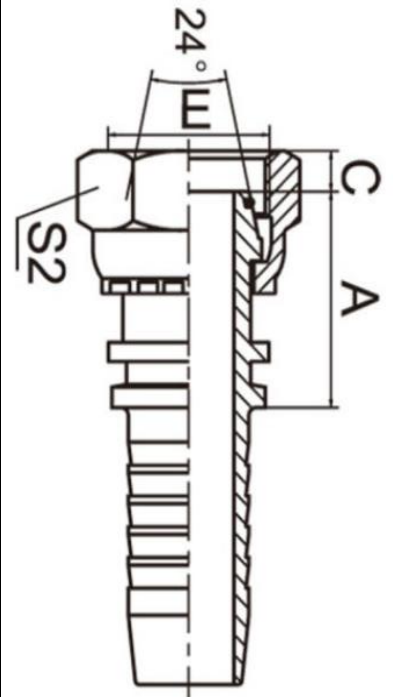

2W-MFSO-1004S	10S FEMALE X 1/4" HOSE END
2W-MFSO-1005L	10L FEMALE X 5/16" HOSE END
2W-MFSO-1005S	10S FEMALE X 5/16" HOSE END
2W-MFSO-1006L	10L FEMALE X 3/8" HOSE END
2W-MFSO-1006S	10S FEMALE X 3/8" HOSE END
2W-MFSO-1204L	12L FEMALE X 1/4" HOSE END
2W-MFSO-1205L	12L FEMALE X 5/16" HOSE END
2W-MFSO-1205S	12S FEMALE X 5/16" HOSE END
2W-MFSO-1206L	12L FEMALE X 3/8" HOSE END
2W-MFSO-1206S	12S FEMALE X 3/8" HOSE END
2W-MFSO-1406S	14S FEMALE X 3/8" HOSE END
2W-MFSO-1506L	15L FEMALE X 3/8" HOSE END
2W-MFSO-1508L	15L FEMALE X 1/2" HOSE END
2W-MFSO-1608S	16S FEMALE X 1/2" HOSE END
2W-MFSO-1808L	18L FEMALE X 1/2" HOSE END
2W-MFSO-1810L	18L FEMALE X 5/8" HOSE END
2W-MFSO-2010S	20S FEMALE X 5/8" HOSE END
2W-MFSO-2012S	20S FEMALE X 3/4" HOSE END
2W-MFSO-2212L	22L FEMALE X 3/4" HOSE END
2W-MFSO-2512S	25S FEMALE X 3/4" HOSE END
2W-MFSO-2516S	25S FEMALE X 1" HOSE END
2W-MFSO-2816L	28L FEMALE X 1" HOSE END
2W-MFSO-3016S	30S FEMALE X 1 HOSE END
2W-MFSO-3520L	35L FEMALE X 1 1/4" HOSE END
2W-MFSO-3820S	38S FEMALE X 1 1/4" HOSE END
2W-MFSO-4224L	42L FEMALE X 1 1/2" HOSE END