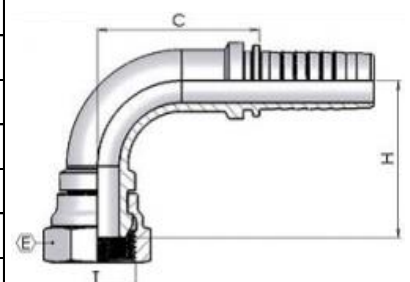

2 Wire - BSP 90° Female Swivel

2W-BSP9FS-0203	1/8" BSPFS 90° X 3/16" HOSE END
2W-BSP9FS-0404	1/4" BSPFS 90° X 1/4" HOSE END
2W-BSP9FS-0604	3/8" BSPFS 90° X 1/4" HOSE END
2W-BSP9FS-0605	3/8" BSPFS 90° X 5/16" HOSE END
2W-BSP9FS-0606	3/8" BSPFS 90° X 3/8" HOSE END
2W-BSP9FS-0806	1/2" BSPFS 90° X 3/8" HOSE END
2W-BSP9FS-0808	1/2" BSPFS 90° X 1/2" HOSE END
2W-BSP9FS-1008	5/8" BSPFS 90° X 1/2" HOSE END
2W-BSP9FS-1010	5/8" BSPFS 90° X 5/8" HOSE END