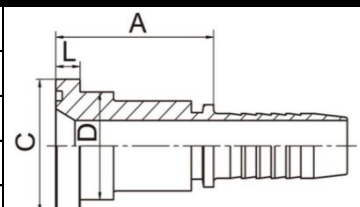

2 Wire - Straight Flange 3000 Series

2W-F3-0808	1/2" 3000 FLANGE X 1/2" HOSE END
2W-F3-1208	3/4" 3000 FLANGE X 1/2" HOSE END
2W-F3-1212	3/4" 3000 FLANGE X 3/4" HOSE END
2W-F3-1612	1" 3000 FLANGE X 3/4" HOSE END
2W-F3-1616	1" 3000 FLANGE X 1" HOSE END
2W-F3-1620	1" 3000 FLANGE X 1 1/4" HOSE END