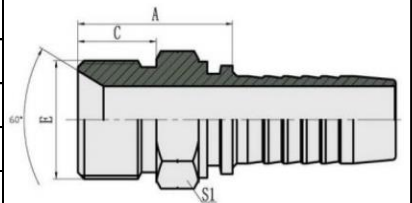

2 Wire - Caterpillar Straight Male

2W-ORFSM-0404	1/4" ORFS MALE X 1/4" HOSE END
2W-ORFSM-0604	3/8" ORFS MALE X 1/4" HOSE END
2W-ORFSM-0606	3/8" ORFS MALE X 3/8" HOSE END
2W-ORFSM-0806	1/2" ORFS MALE X 3/8" HOSE END
2W-ORFSM-0808	1/2" ORFS MALE X 1/2" HOSE END
2W-ORFSM-1008	5/8" ORFS MALE X 1/2" HOSE END
2W-ORFSM-1010	5/8" ORFS MALE X 5/8" HOSE END
2W-ORFSM-1210	3/4" ORFS MALE X 5/8" HOSE END
2W-ORFSM-1212	3/4" ORFS MALE X 3/4" HOSE END
2W-ORFSM-1616	1" ORFS MALE X 1" HOSE END