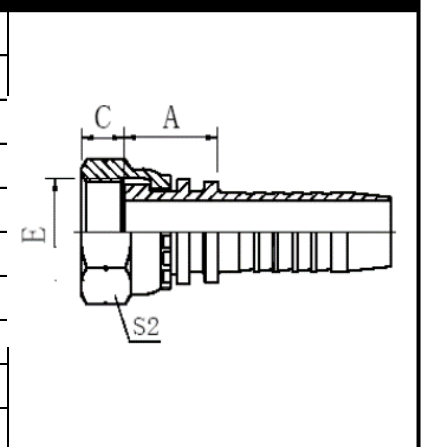

2 Wire - BSP Flat Face

2W-BSPFF-0404	1/4" BSPFF X 1/4" HOSE END
2W-BSPFF-0604	3/8" BSPFF X 1/4" HOSE END
2W-BSPFF-0606	3/8" BSPFF X 3/8" HOSE END
2W-BSPFF-0806	1/2" BSPFF X 3/8" HOSE END
2W-BSPFF-0808	1/2" BSPFF X 1/2" HOSE END
2W-BSPFF-1008	5/8" BSPFF X 1/2" HOSE END
2W-BSPFF-1208	3/4" BSPFF X 1/2" HOSE END
2W-BSPFF-1210	3/4" BSPFF X 5/8" HOSE END
2W-BSPFF-1212	3/4" BSPFF X 3/4" HOSE END