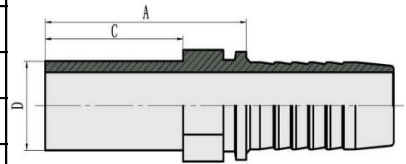

2W-MSS-2816	28MM STAND PIPE X 1 HOSE END
2W-MSS-3016	30MM STAND PIPE X 1 HOSE END
2W-MSS-3520	35MM STAND PIPE X 1 1/4 HOSE END
2W-MSS-3820	38MM STAND PIPE X 1 1/4 HOSE END
2W-MSS-4224	42MM STAND PIPE X 1 1/2 HOSE END