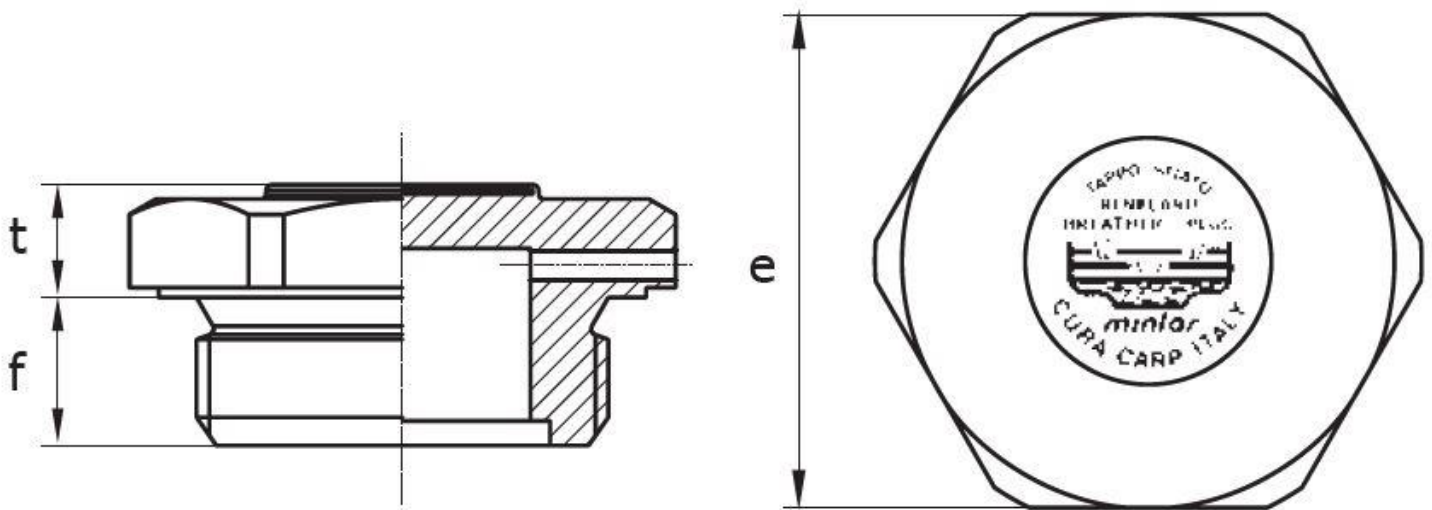

## Additional Information

**For: Tank Breather Aluminium 1 1/4inch**

GAS	t	f	e
1" 1/4	11,5	15	50