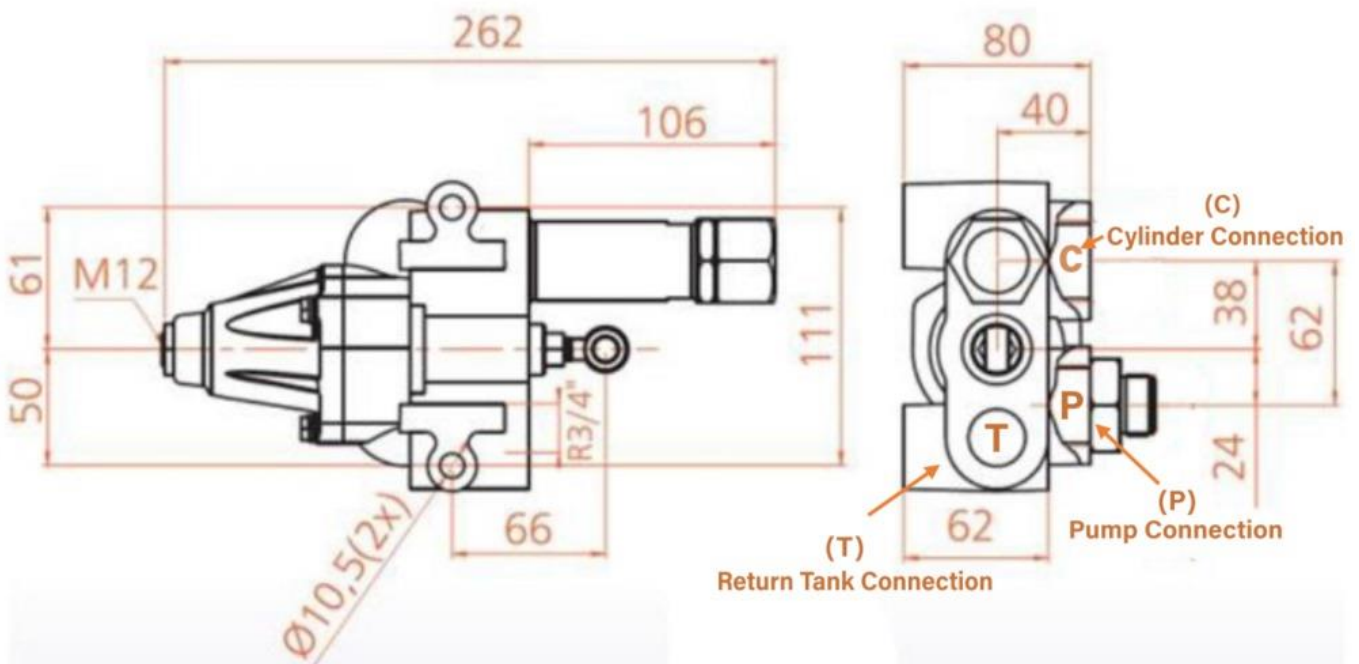

Additional Data/Spec Sheet

DOP19 Pneumatic Single Acting Tipping Valve – Aluminium Cap – High Pressure

Hydraulic Symbol Drawing

Dimension Drawing

General Data

SINGLE ACTING TIPPING VALVES - DOP19 HIGH PRESSURE

Part Number	Flow Rate (L/Min)	Continuous Working Pressure [BAR]	Max. Continuous Pressure [BAR]	Weight Kg
DOP19	140	170	190	5.00