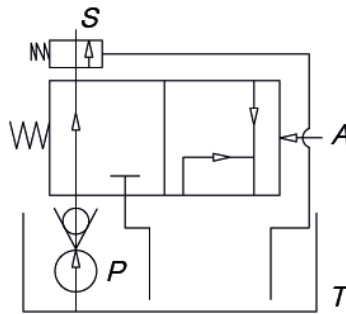

Additional Data/Spec Sheet

DOP19 Pneumatic Single Acting Tipping Valve – Aluminium Cap – High Pressure

Hydraulic Symbol Drawing

Dimension Drawing

General Data

SINGLE ACTING TIPPING VALVES - DOP19 HIGH PRESSURE

Part Number	Flow Rate (L/Min)	Continuous Working Pressure [BAR]	Max. Continuous Pressure [BAR]	Weight Kg
DOP19	140	170	190	5.00