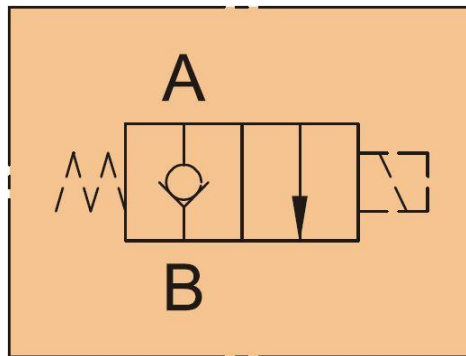

Additional Information

For: N/C 24V Line Mounting Solenoid Check Valve

Symbol Drawing:

Installation Dimentions: