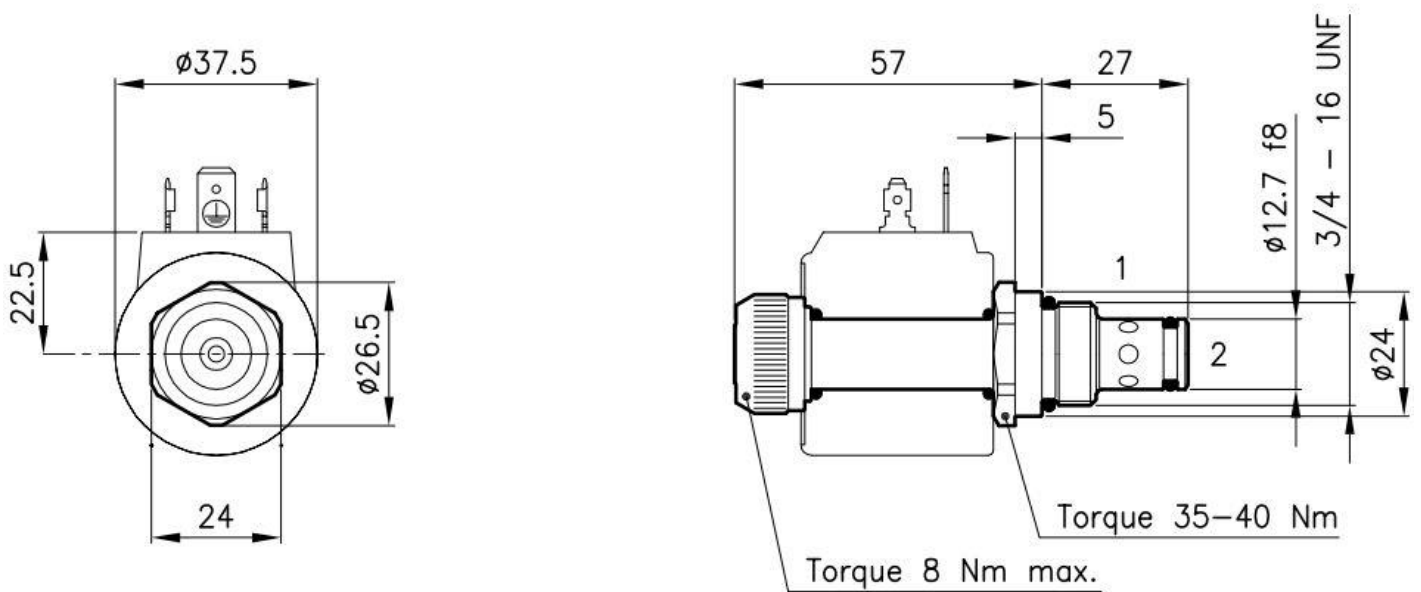

Additional Information

For: B28 N/O Single Poppet Solenoid Valve

Intallation Dimensions:

Symbol Drawing